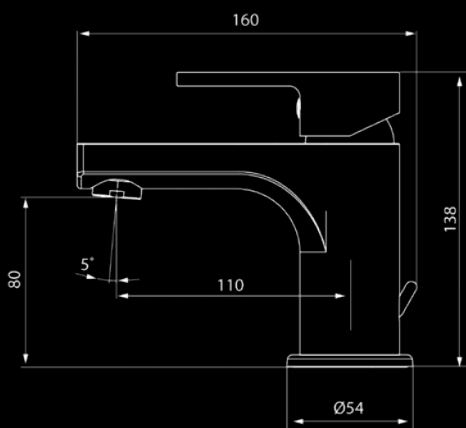

Contact your dealer or visit
www.rubine.it/Collections/UNICO-5600-

UNICO 5600 Series

Product Dimensions and Water Efficiency Data

5661
5.70 litres/minute

5660
6.40 litres/minute

5621LX
3.40 litres/minute

5621
3.40 litres/minute

5621C
3.30 litres/minute

5643
5.00 litres/minute

5643C
5.30 litres/minute

The background of the advertisement features several black silhouettes of different faucet and showerhead models. In the top left, there is a bidet-style faucet. To its right is a tall, vertical kitchen faucet. In the center, a modern, angular kitchen faucet is shown. At the bottom left, a showerhead is depicted. At the bottom right, another bidet-style faucet is shown. The silhouettes are scattered across the page, creating a sense of variety in the product line.