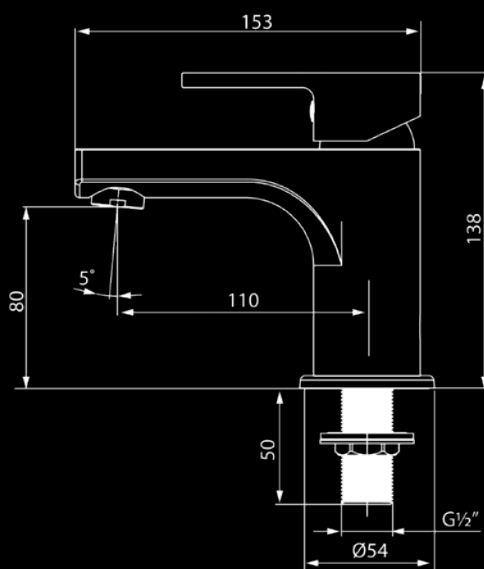

Contact your dealer or visit
www.rubine.it/Collections/UNICO-5600-

UNICO 5600 Series

Product Dimensions and Water Efficiency Data

5661
5.70 litres/minute

5660
6.40 litres/minute

5621LX
3.40 litres/minute

5621
3.40 litres/minute

5621C
3.30 litres/minute

5643
5.00 litres/minute

5643C
5.30 litres/minute

The background of the advertisement features several black silhouettes of different faucet and showerhead models. In the top left, there is a bidet-style faucet. To its right is a tall, vertical kitchen faucet. In the center, a modern, angular kitchen faucet is shown. At the bottom left, a showerhead is depicted. At the bottom right, another bidet-style faucet is shown. The silhouettes are scattered across the page, creating a sense of variety in the product line.