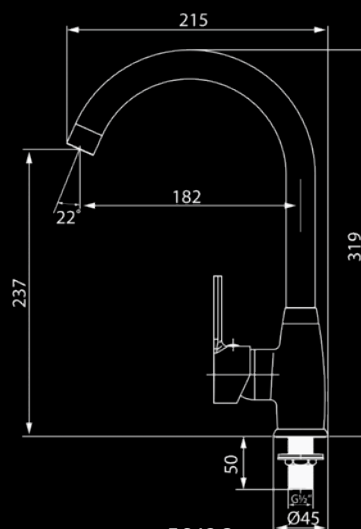

Contact your dealer or visit
www.rubine.it/Collections/UNICO-5600-

UNICO 5600 Series

Product Dimensions and Water Efficiency Data

5661
5.70 litres/minute

5660
6.40 litres/minute

5621LX
3.40 litres/minute

5621
3.40 litres/minute

5621C
3.30 litres/minute

5643
5.00 litres/minute

5643C
5.30 litres/minute

The background of the advertisement features several black silhouettes of different faucet and showerhead models. In the top left, there is a bidet-style faucet. To its right is a tall, vertical kitchen faucet. In the center, a modern, angular kitchen faucet is shown. At the bottom left, a showerhead is depicted. At the bottom right, another bidet-style faucet is shown. The silhouettes are scattered across the page, creating a sense of variety in the product line.