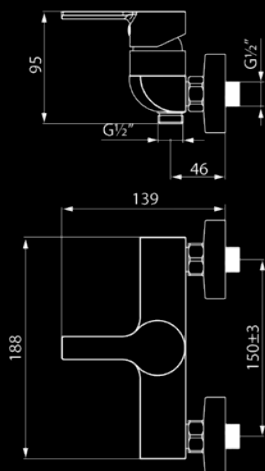

Tall Basin Mixer 5621LX WH
BST-2019/026943/SLS

Shower Mixer 5660 WH
SHT-2018/023807

Sink Tap 5643C WH
SKT/BT-2019/027510/SLS

All models available in
Enamelled White, Electroplated Black
or Electroplated Chrome

Contact your dealer or visit
www.rubine.it/Collections/UNICO-5600-

UNICO 5600 Series

Product Dimensions and Water Efficiency Data

5661
5.70 litres/minute

5660
6.40 litres/minute

5621LX
3.40 litres/minute

5621
3.40 litres/minute

5621C
3.30 litres/minute

5643
5.00 litres/minute

5643C
5.30 litres/minute

The background of the advertisement features several black silhouettes of different faucet and showerhead models. In the top left, there is a bidet-style faucet. To its right is a tall, vertical kitchen faucet. In the center, a modern, angular kitchen faucet is shown. At the bottom left, a showerhead is depicted. At the bottom right, another bidet-style faucet is shown. The silhouettes are scattered across the page, creating a sense of variety in the product line.