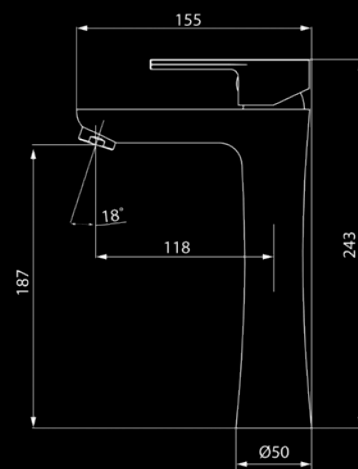

Contact your dealer or visit
www.rubine.it/Collections/UNICO-5600-

UNICO 5600 Series

Product Dimensions and Water Efficiency Data

5661
5.70 litres/minute

5660
6.40 litres/minute

5621LX
3.40 litres/minute

5621
3.40 litres/minute

5621C
3.30 litres/minute

5643
5.00 litres/minute

5643C
5.30 litres/minute

The background of the advertisement features several black silhouettes of different faucet and showerhead models. In the top left, there is a bidet-style faucet. To its right is a tall, vertical kitchen faucet. In the center, a modern, angular kitchen faucet is shown. At the bottom left, a showerhead is depicted. At the bottom right, another bidet-style faucet is shown. The silhouettes are scattered across the page, creating a sense of variety in the product line.