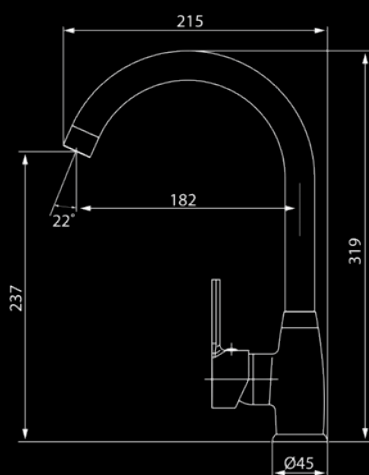

Contact your dealer or visit
www.rubine.it/Collections/UNICO-5600-

UNICO 5600 Series

Product Dimensions and Water Efficiency Data

5661
5.70 litres/minute

5660
6.40 litres/minute

5621LX
3.40 litres/minute

5621
3.40 litres/minute

5621C
3.30 litres/minute

5643
5.00 litres/minute

5643C
5.30 litres/minute

The background of the advertisement features several black silhouettes of different faucet and showerhead models. In the top left, there is a bidet-style faucet. To its right is a tall, vertical kitchen faucet. In the center, a modern, angular kitchen faucet is shown. At the bottom left, a showerhead is depicted. At the bottom right, another bidet-style faucet is shown. The silhouettes are scattered across the page, creating a sense of variety in the product line.