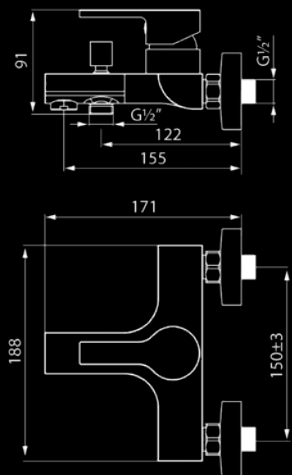

Tall Basin Mixer 5621LX WH
BST-2019/026943/SLS

Shower Mixer 5660 WH
SHT-2018/023807

Sink Tap 5643C WH
SKT/BT-2019/027510/SLS

All models available in
Enamelled White, Electroplated Black
or Electroplated Chrome

Contact your dealer or visit
www.rubine.it/Collections/UNICO-5600-

UNICO 5600 Series

Product Dimensions and Water Efficiency Data

5661
5.70 litres/minute

5660
6.40 litres/minute

5621LX
3.40 litres/minute

5621
3.40 litres/minute

5621C
3.30 litres/minute

5643
5.00 litres/minute

5643C
5.30 litres/minute

The background of the advertisement features several black silhouettes of different faucet and showerhead models. In the top left, there is a bidet-style faucet. To its right is a tall, vertical kitchen faucet. In the center, a modern, angular kitchen faucet is shown. At the bottom left, a showerhead is depicted. At the bottom right, another bidet-style faucet is shown. The silhouettes are scattered across the page, creating a sense of variety in the product line.