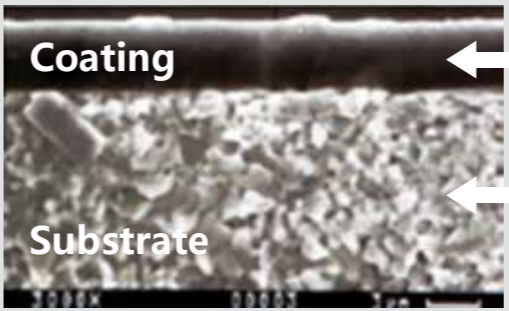

## UNRIVALED DURABILITY AND SCRATCH RESISTANT

PVD coating is an excellent means of increasing the durability and improving the chip resistance of a product

Ultra fine substrate

PVD (Physical Vapor Deposition) coatings are renowned for their exceptional durability. They create a resilient shield that safeguards your faucet against the challenges of daily use. Corrosion, tarnishing, and wear are no match for our Rubine PVD nano-coated faucets, ensuring they maintain their pristine appearance and functionality for years to come. Available in three captivating colors: Gunmetal, Classic Gold, Matte Black, and each color choice is a statement of individuality, offering you the freedom to design your dream kitchen.