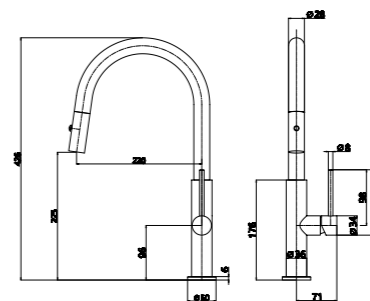

INOX 7743PS
Dimensional Drawing