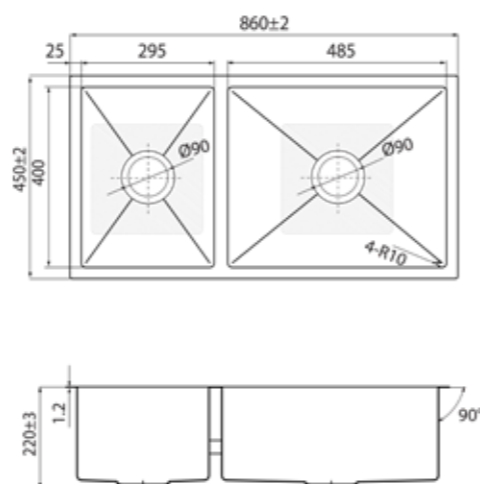

## MEET YOUR NEEDS

When choosing a sink depth, it's essential to consider your specific needs and preferences. The Rubine Kin Nano sinks come with a depth of 220mm offering a good balance between functionality and aesthetics, allowing you to tackle a wide range of kitchen tasks comfortably.

### INFORMATION

Model	KNX 860-86U
Dimension (Lx Bx D)	860 x 450 x 220mm
Material	SS304
Thickness	1.2mm
Corner	Radius 10
Cutout size	813 x 403mm x R10
Description	PVD Nano Surface 1 3/4 Bowls- Undermount / inset Gunmetal finishing Anti-noise pad (3mm thick) Anti-condensation coating Basket waste & bottle trap