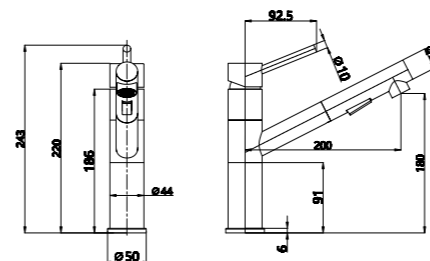

INOX 7041PS
Dimensional Drawing