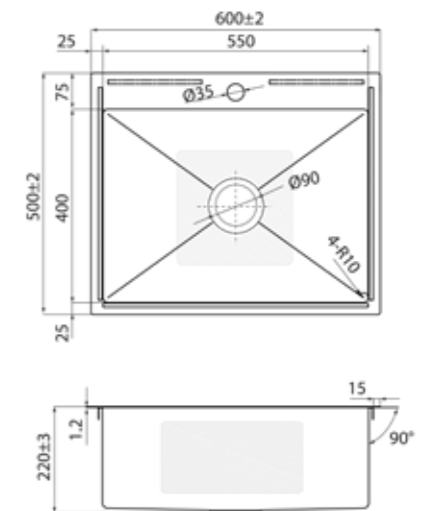

### INFORMATION

Model	KNX 860-86U
Dimension (Lx Bx D)	860 x 450 x 220mm
Material	SS304
Thickness	1.2mm
Corner	Radius 10
Cutout size	813 x 403mm x R10
Description	PVD Nano Surface 1 3/4 Bowls- Undermount / inset Gunmetal finishing Anti-noise pad (3mm thick) Anti-condensation coating Basket waste & bottle trap

### INFORMATION

Model	KNX 810-60
Dimension (Lx Bx D)	600 x 500 x 220mm
Material	SS304
Thickness	1.2mm
Corner	Radius 10
Cutout size	576 x 476mm xR10
Description	PVD Nano Surface 1 Bowls- Inset / Drop-in Gunmetal finishing Anti-noise pad (3mm thick) Anti-condensation coating Basket waste & bottle trap

**KNX 810-48U GM**

**KNX 810-58U GM**

**INFORMATION**

Model	KNX 810-48U
Dimension (Lx Bx D)	480 x 450 x 220mm
Material	SS304
Thickness	1.2mm
Corner	Radius 10
Cutout size	433 x 403mm x R10
Description	PVD Nano Surface 1 Bowl- Undermount / Inset Gunmetal finishing Anti-noise pad (3mm thick) Anti-condensation coating Basket waste & bottle trap