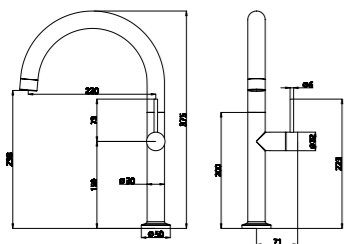

INOX 7743  
Dimensional Drawing

INOX 7744  
Dimensional Drawing

\*All the above faucets are suitable for cold tap installation

THE LINE-UP  
FOR YOU ...

TAKE ME HOME...

**KITCHEN SINK FAUCET  
WITH PULL-OUT SPRAY**