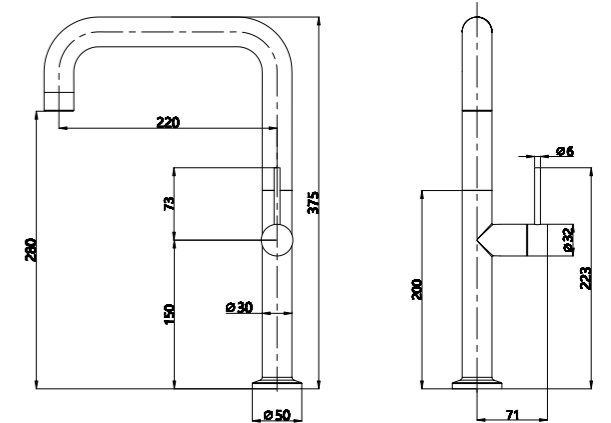

INOX 7744-SS

INOX 7744-BK

INOX 7744-GM

INOX 7744-GD