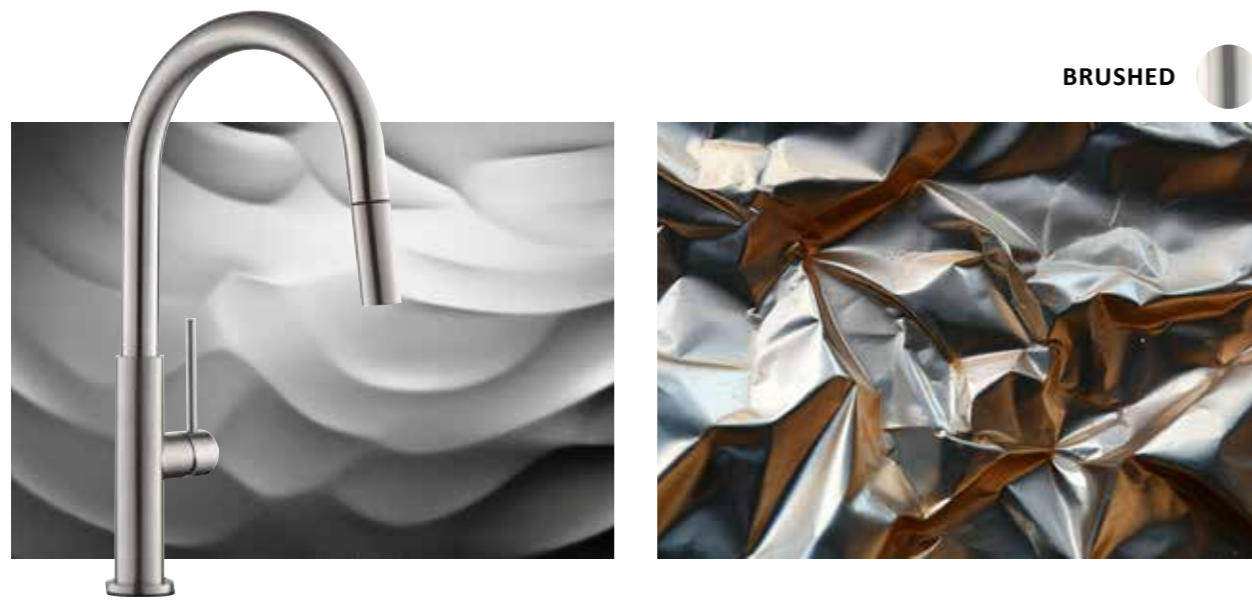

COLOR YOUR CULINARY WORLD

YOUR KITCHEN, YOUR WAY.