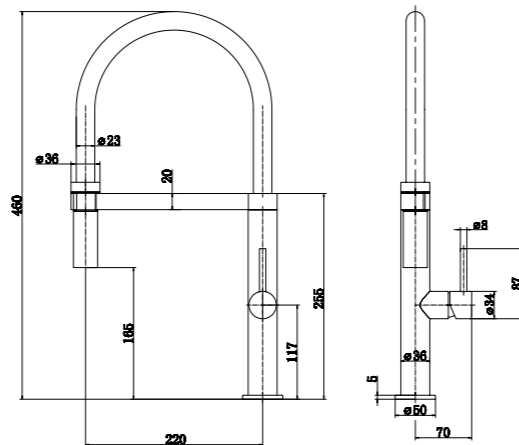

ELEVATE YOUR HOME KITCHEN

"Experience the best of both worlds - the chic aesthetics and professional functionality of a commercial-grade faucet, tailor-made for your home kitchen. This sink faucet will transform your kitchen into a space that caters to your culinary needs and exudes contemporary charm.

Upgrade your kitchen to the next level with the Rubine INOX 7749. It's time to bring the allure and efficiency of commercial chic into your everyday cooking and dining experience.

Embrace the fusion of modernity and practicality exclusively in your home kitchen.

INOX
7749-GM