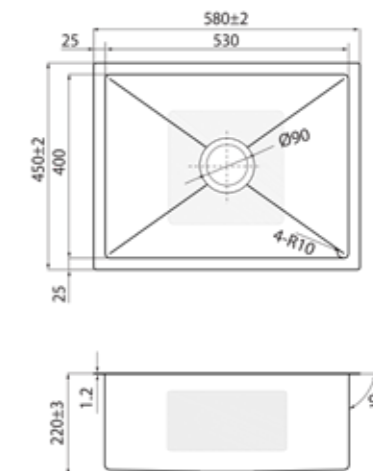

### INFORMATION

Model	KNX 810-60
Dimension (Lx Bx D)	600 x 500 x 220mm
Material	SS304
Thickness	1.2mm
Corner	Radius 10
Cutout size	576 x 476mm xR10
Description	PVD Nano Surface 1 Bowls- Inset / Drop-in Gunmetal finishing Anti-noise pad (3mm thick) Anti-condensation coating Basket waste & bottle trap

**KNX 810-48U GM**

**KNX 810-58U GM**

**INFORMATION**

Model	KNX 810-48U
Dimension (Lx Bx D)	480 x 450 x 220mm
Material	SS304
Thickness	1.2mm
Corner	Radius 10
Cutout size	433 x 403mm x R10
Description	PVD Nano Surface 1 Bowl- Undermount / Inset Gunmetal finishing Anti-noise pad (3mm thick) Anti-condensation coating Basket waste & bottle trap

**INFORMATION**

Model	KNX 810-58U
Dimension (Lx Bx D)	580 x 450 x 220mm
Material	SS304
Thickness	1.2mm
Corner	Radius 10
Cutout size	533 x 403mm x R10
Description	PVD Nano Surface 1 Bowl- Undermount / Inset Gunmetal finishing Anti-noise pad (3mm thick) Anti-condensation coating Basket waste & bottle trap

**KNX 810-68U GM**

**INFORMATION**

Model	KNX 810-68U
Dimension (Lx Bx D)	680 x 450 x 220mm
Material	SS304
Thickness	1.2mm
Corner	Radius 10
Cutout size	633 x 403mm x R10

Description  
 PVD Nano Surface  
 1 Bowl- Undermount / Inset  
 Gunmetal finishing  
 Anti-noise pad (3mm thick)  
 Anti-condensation coating  
 Basket waste & bottle trap