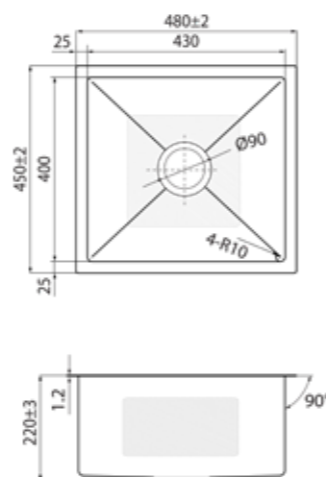

### INFORMATION

Model	KNX 810-60
Dimension (Lx Bx D)	600 x 500 x 220mm
Material	SS304
Thickness	1.2mm
Corner	Radius 10
Cutout size	576 x 476mm xR10
Description	PVD Nano Surface 1 Bowls- Inset / Drop-in Gunmetal finishing Anti-noise pad (3mm thick) Anti-condensation coating Basket waste & bottle trap

**KNX 810-48U GM**

**KNX 810-58U GM**

**INFORMATION**

Model	KNX 810-48U
Dimension (Lx Bx D)	480 x 450 x 220mm
Material	SS304
Thickness	1.2mm
Corner	Radius 10
Cutout size	433 x 403mm x R10
Description	PVD Nano Surface 1 Bowl- Undermount / Inset Gunmetal finishing Anti-noise pad (3mm thick) Anti-condensation coating Basket waste & bottle trap

**INFORMATION**

Model	KNX 810-58U
Dimension (Lx Bx D)	580 x 450 x 220mm
Material	SS304
Thickness	1.2mm
Corner	Radius 10
Cutout size	533 x 403mm x R10
Description	PVD Nano Surface 1 Bowl- Undermount / Inset Gunmetal finishing Anti-noise pad (3mm thick) Anti-condensation coating Basket waste & bottle trap

**KNX 810-68U GM**

**INFORMATION**

Model	KNX 810-68U
Dimension (Lx Bx D)	680 x 450 x 220mm
Material	SS304
Thickness	1.2mm
Corner	Radius 10
Cutout size	633 x 403mm x R10

Description  
 PVD Nano Surface  
 1 Bowl- Undermount / Inset  
 Gunmetal finishing  
 Anti-noise pad (3mm thick)  
 Anti-condensation coating  
 Basket waste & bottle trap