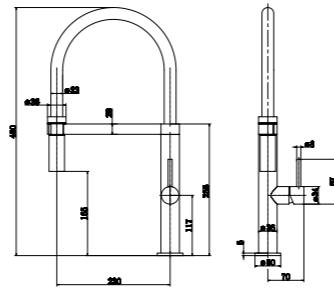

INOX 7749
Dimensional Drawing