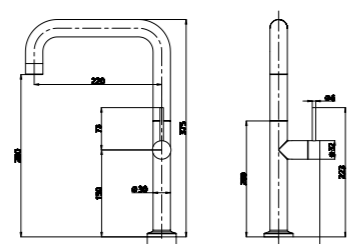

INOX 7743  
Dimensional Drawing

INOX 7744  
Dimensional Drawing

\*All the above faucets are suitable for cold tap installation

THE LINE-UP  
FOR YOU ...

TAKE ME HOME...

**KITCHEN SINK FAUCET  
WITH PULL-OUT SPRAY**