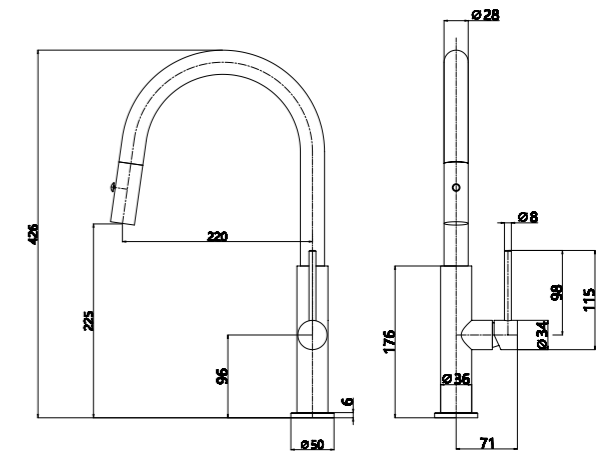

GOLD IS THE NEW DESIGN ELEGANCE

Rubine knows that the kitchen is not just a room, it is an experience. It's a canvas for your culinary creativity and a sanctuary for moments of shared joy. Whether you're a seasoned chef or simply love to gather with loved ones, this kitchen will elevate your culinary journey. Our newly launched SS304 sink faucet, INOX 7743PS, would like to be part of this journey. Combining impeccable style with unmatched functionality, this sink mixer is designed to transform your culinary space into a hub of convenience and luxury. Its 4 stunning color options, innovative U-spout design with a pull-out spray, and long-lasting performance redefine the way you interact with your kitchen.