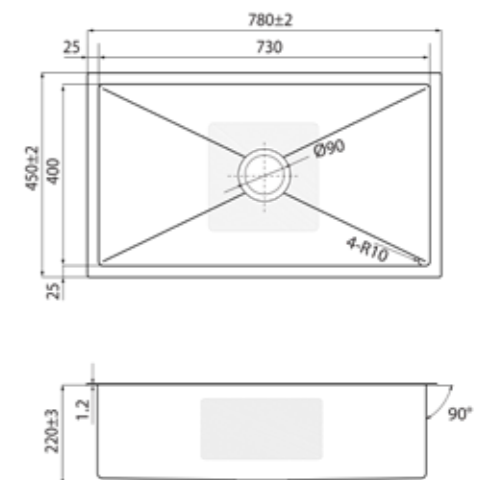

**KNX 810-48U GM**

**KNX 810-58U GM**

**INFORMATION**

Model	KNX 810-48U
Dimension (Lx Bx D)	480 x 450 x 220mm
Material	SS304
Thickness	1.2mm
Corner	Radius 10
Cutout size	433 x 403mm x R10
Description	PVD Nano Surface 1 Bowl- Undermount / Inset Gunmetal finishing Anti-noise pad (3mm thick) Anti-condensation coating Basket waste & bottle trap

**INFORMATION**

Model	KNX 810-58U
Dimension (Lx Bx D)	580 x 450 x 220mm
Material	SS304
Thickness	1.2mm
Corner	Radius 10
Cutout size	533 x 403mm x R10
Description	PVD Nano Surface 1 Bowl- Undermount / Inset Gunmetal finishing Anti-noise pad (3mm thick) Anti-condensation coating Basket waste & bottle trap

**KNX 810-68U GM**

**INFORMATION**

Model	KNX 810-68U
Dimension (Lx Bx D)	680 x 450 x 220mm
Material	SS304
Thickness	1.2mm
Corner	Radius 10
Cutout size	633 x 403mm x R10

Description  
 PVD Nano Surface  
 1 Bowl- Undermount / Inset  
 Gunmetal finishing  
 Anti-noise pad (3mm thick)  
 Anti-condensation coating  
 Basket waste & bottle trap

**KNX 810-78U GM**

**INFORMATION**

Model	KNX 810-78U
Dimension (Lx Bx D)	780 x 450 x 220mm
Material	SS304
Thickness	1.2mm
Corner	Radius 10
Cutout size	733 x 403mm x R10

Description  
 PVD Nano Surface  
 1 Bowl- Undermount / Inset  
 Gunmetal finishing  
 Anti-noise pad (3mm thick)  
 Anti-condensation coating  
 Basket waste & bottle trap