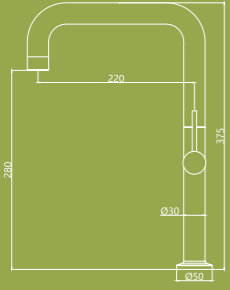

INOX
7744-SS