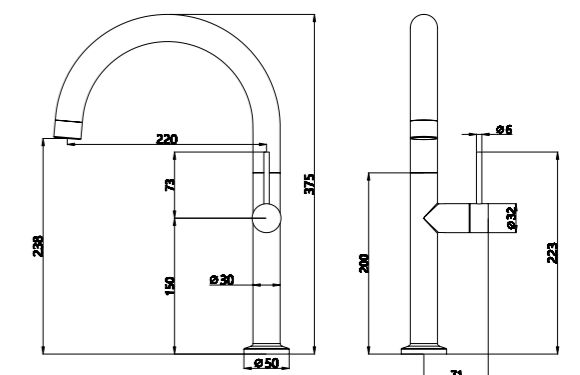

# WHERE BASIC MEETS STYLE

INOX 7743-SS

INOX 7743-BK

INOX 7743-GM

INOX 7743-GD

INOX 7743 is proof that simplicity can be the ultimate sophistication. It's a statement piece that fits seamlessly into any kitchen setting, allowing you to express your design sensibilities without compromise. From farmhouse chic to urban industrial, this faucet harmonizes with your vision, adding a touch of elegance and rugged charm to your kitchen. Upgrade your kitchen today and embrace the beauty of basic elegance paired with industrial-inspired allure.