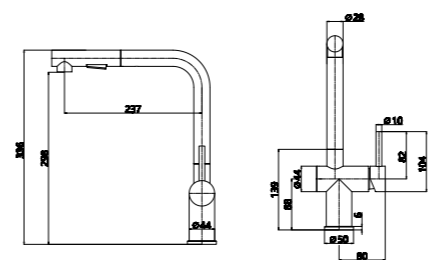

INOX 7047PS
Dimensional Drawing