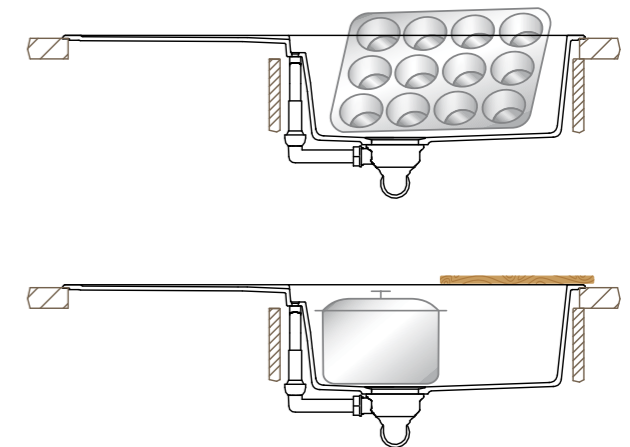

## Inset / Drop-in

Kin Nano sink can be installed as an inset sink as it has an extended 5mm edge. It is relatively straight forward to install an inset sink; measure the size of the bowl, cut a hole (slightly bigger than the bowl) on the worktop, and lower the sink on it. Apply sealant to secure it and make sure it is watertight.

## Undermount

Undermount sinks are mounted underneath the countertop, which gives a sleek and seamless look to the kitchen. Notwithstanding, the selection of the sink is important as it is a permanent choice with this type of installation since replacing it may require changing the counter top. The Rubine Kin Nano series has all the features to meet your requirements.

## MEET YOUR NEEDS

When choosing a sink depth, it's essential to consider your specific needs and preferences. The Rubine Kin Nano sinks come with a depth of 220mm offering a good balance between functionality and aesthetics, allowing you to tackle a wide range of kitchen tasks comfortably.