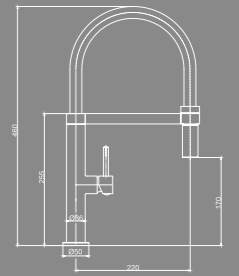

ELEVATE YOUR HOME KITCHEN

"Experience the best of both worlds - the chic aesthetics and professional functionality of a commercial-grade faucet, tailor-made for your home kitchen. This sink faucet will transform your kitchen into a space that caters to your culinary needs and exudes contemporary charm.

Upgrade your kitchen to the next level with the Rubine INOX 7749. It's time to bring the allure and efficiency of commercial chic into your everyday cooking and dining experience.

Embrace the fusion of modernity and practicality exclusively in your home kitchen.

INOX
7749-GM

INOX 7749-SS