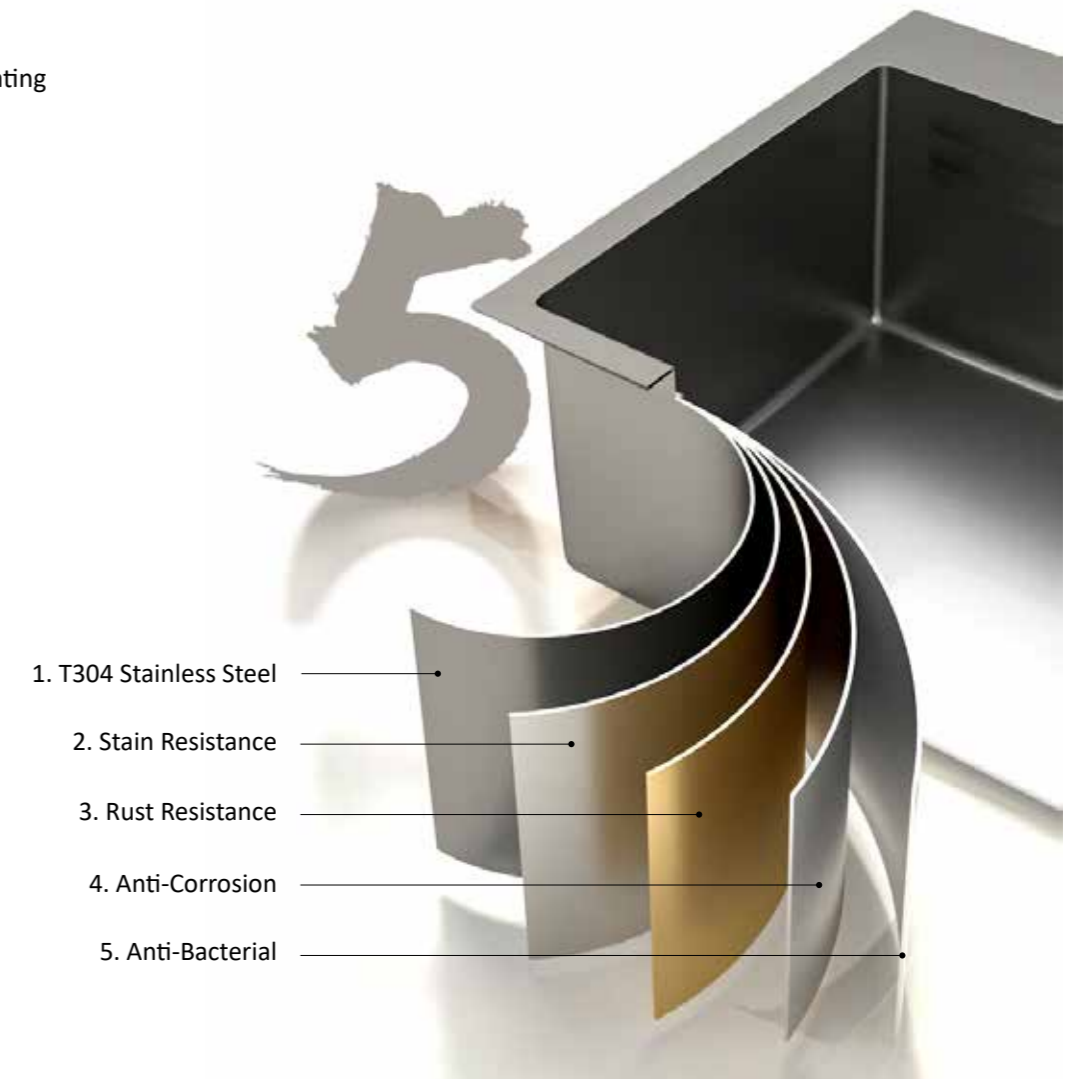

GUNMETAL SURFACE

The Gunmetal finish on the Rubine's Kin Nano sink is achieved through a PVD (Physical Vapor Deposition) process, which is a sophisticated surface coating technique.

In the PVD process, the metal vapor is directed toward the stainless steel sink's surface and it condenses and adheres to the surface, forming a thin, uniform coating. This surface finish provides resistance to wear, scratches, corrosion, and it is non-porous so it is easy to clean and maintain, also, preventing the buildup of bacteria and contaminants.

Thus, PVD coatings is the excellent choice for achieving the Gunmetal finish on our Rubine sinks, providing both aesthetics and longevity to the product.

Rubine PVD Nano Coating