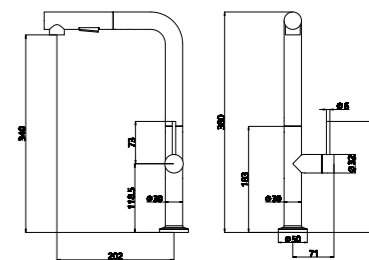

INOX 7744PS  
Dimensional Drawing

\*All the above faucets are suitable for cold tap installation