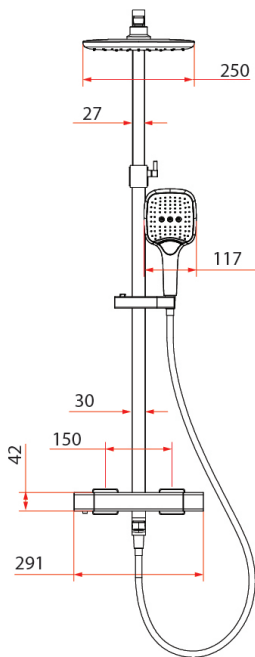

Selector Button

Easy to use selector button for switching water flow.

Push Stop Function

This all-in-one function controls the water flow and temperature. Tested to 50,000 cycles for guaranteed durability.

Swivel Spout

This unique space-saving feature controls the flow of the spout.

Dimensions

RSC-THERMO-S41

RSC-THERMO-R31

RSC-PUSHSTOP-S81

RSC-PUSHSTOP-R61

Specifications