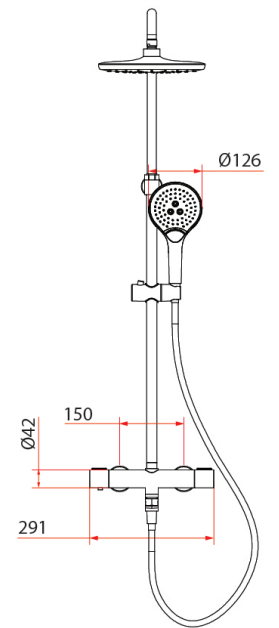

Selector Button

Easy to use selector button for switching water flow.

Push Stop Function

This all-in-one function controls the water flow and temperature. Tested to 50,000 cycles for guaranteed durability.

Swivel Spout

This unique space-saving feature controls the flow of the spout.

Dimensions

RSC-THERMO-S41

RSC-THERMO-R31

RSC-PUSHSTOP-S81

RSC-PUSHSTOP-R61

Specifications