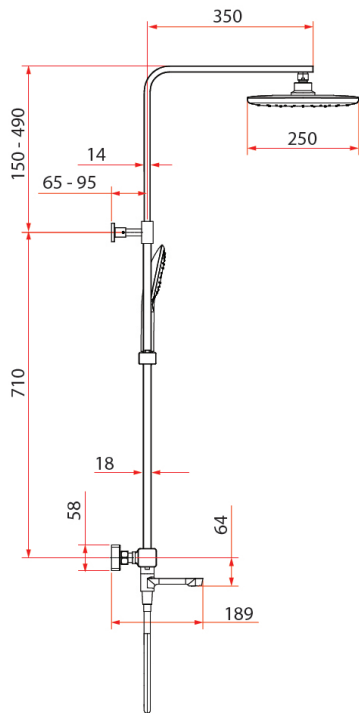

Selector Button

Easy to use selector button for switching water flow.

Push Stop Function

This all-in-one function controls the water flow and temperature. Tested to 50,000 cycles for guaranteed durability.

Swivel Spout

This unique space-saving feature controls the flow of the spout.

Dimensions

RSC-THERMO-S41

RSC-THERMO-R31

RSC-PUSHSTOP-S81

RSC-PUSHSTOP-R61

Specifications