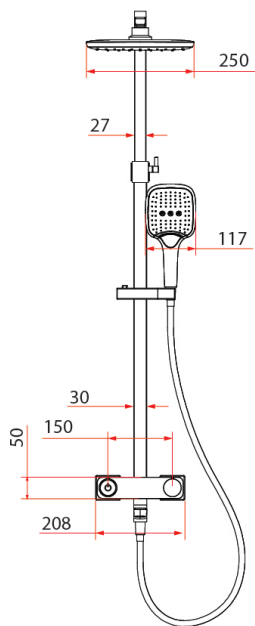

Selector Button

Easy to use selector button for switching water flow.

Push Stop Function

This all-in-one function controls the water flow and temperature. Tested to 50,000 cycles for guaranteed durability.

Swivel Spout

This unique space-saving feature controls the flow of the spout.

Dimensions

RSC-THERMO-S41

RSC-THERMO-R31

RSC-PUSHSTOP-S81

RSC-PUSHSTOP-R61

Specifications