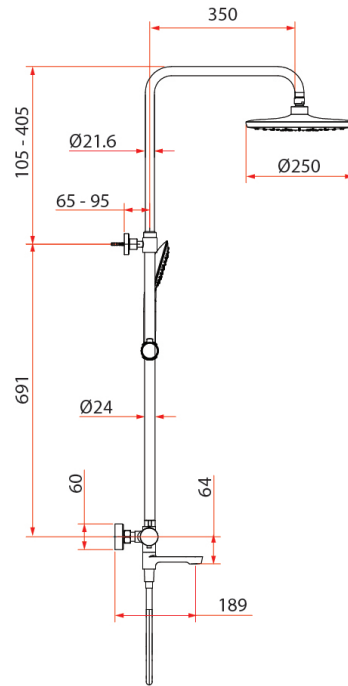

Selector Button

Easy to use selector button for switching water flow.

Push Stop Function

This all-in-one function controls the water flow and temperature. Tested to 50,000 cycles for guaranteed durability.

Swivel Spout

This unique space-saving feature controls the flow of the spout.

Dimensions

RSC-THERMO-S41

RSC-THERMO-R31

RSC-PUSHSTOP-S81

RSC-PUSHSTOP-R61

Specifications