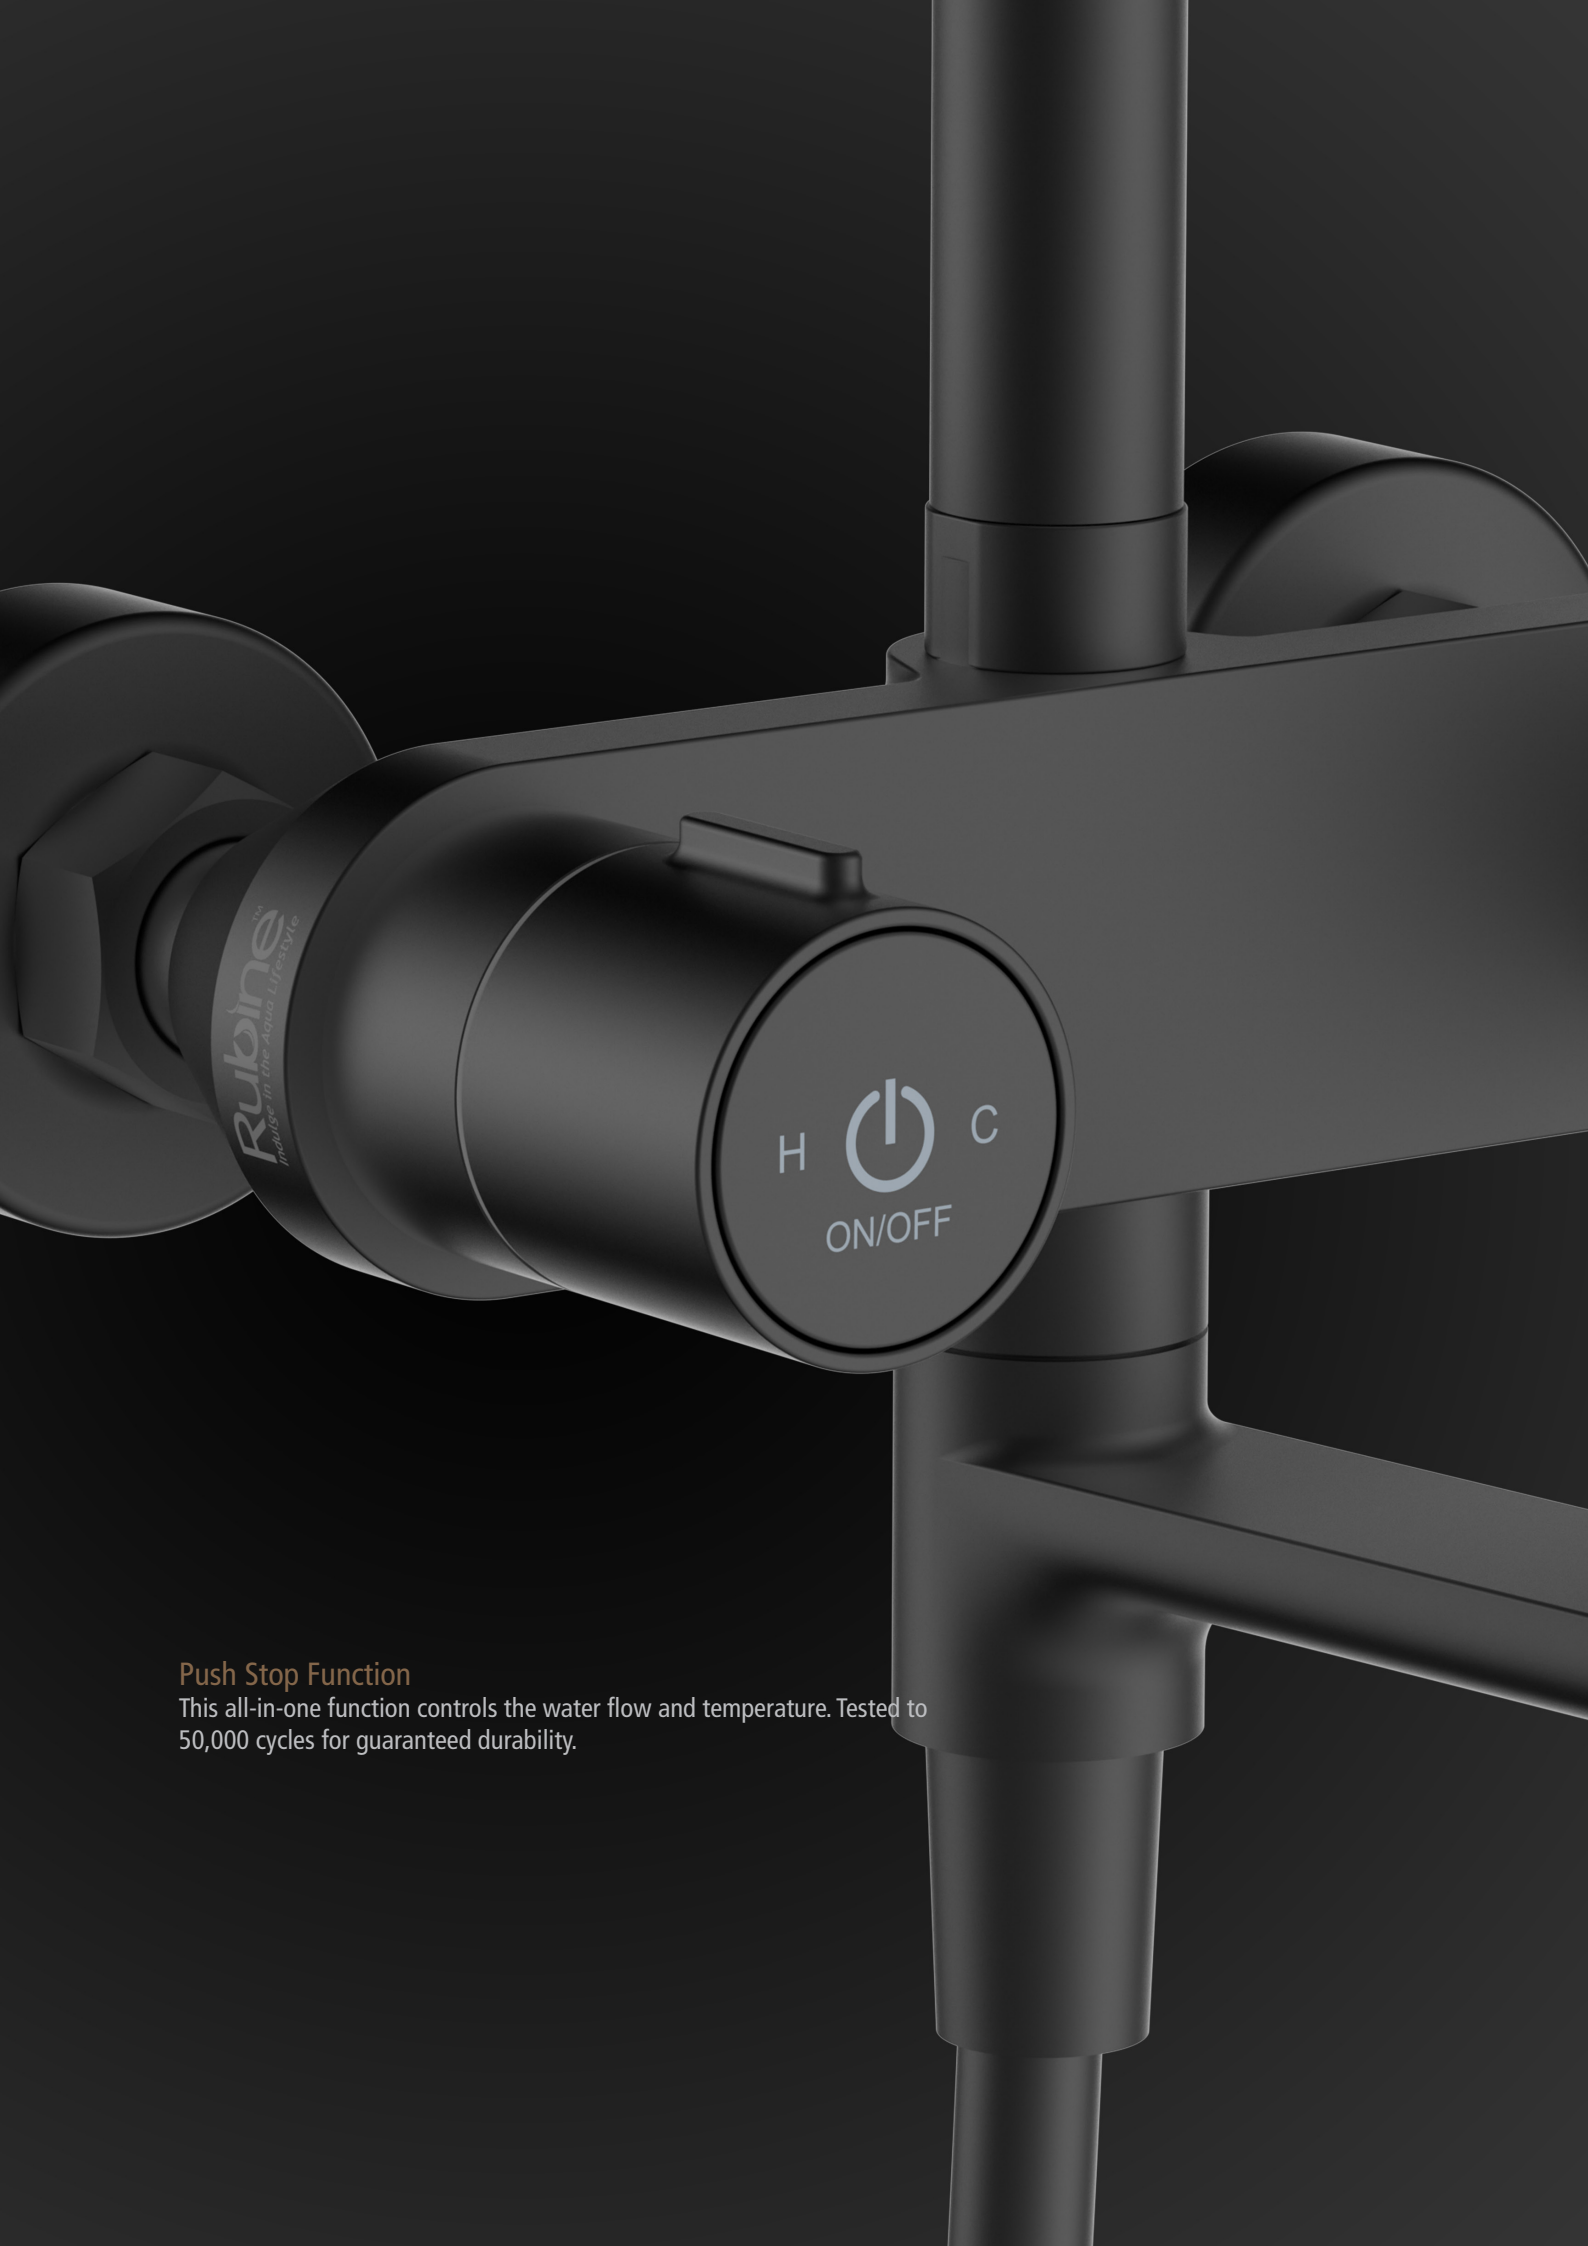

Available in the new Electroplated Black with Rose Gold accents or Classic Chrome.

Air Injection Technology

Air injection technology enriches the water with air and creates a soft feel on your skin. Suitable for low water pressure.

Patented Self-Cleaning Nozzles

Designed with Patented self-cleaning "Pins" that stop the water flow immediately and also prevents particle build up in the nozzles.

Thermostatic Control

This function ensures consistent water temperature. Also features a safety catch to prevent accidental increase in temperature.

Selector Button

Easy to use selector button for switching water flow.

Push Stop Function

This all-in-one function controls the water flow and temperature. Tested to 50,000 cycles for guaranteed durability.

Swivel Spout

This unique space-saving feature controls the flow of the spout.

Dimensions

RSC-THERMO-S41

RSC-THERMO-R31

RSC-PUSHSTOP-S81

RSC-PUSHSTOP-R61

Specifications