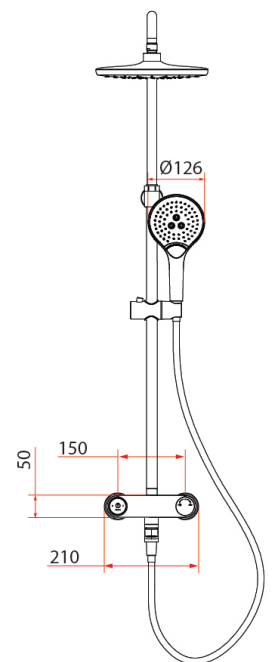

Selector Button

Easy to use selector button for switching water flow.

Push Stop Function

This all-in-one function controls the water flow and temperature. Tested to 50,000 cycles for guaranteed durability.

Swivel Spout

This unique space-saving feature controls the flow of the spout.

Dimensions

RSC-THERMO-S41

RSC-THERMO-R31

RSC-PUSHSTOP-S81

RSC-PUSHSTOP-R61

Specifications

All our shower sets are made to the highest standards that comply with PUB certification.

All sets come with a 7-year Warranty for our Diverters and Ceramic Cartridges.

Model	RSC-THERMO-R31CH	RSC-THERMO-R31BK	RSC-THERMO-S41CH	RSC-THERMO-S41BK	RSC-PUSHSTOP-R61CH	RSC-PUSHSTOP-R61BK	RSC-PUSHSTOP-S81CH	RSC-PUSHSTOP-S81BK
Water Consumption	6.20 litres/min				6.10 litres/min			
PUB Reg. No.	SHT-2019/027703/SLS	SHT-2019/027704/SLS	SHT-2019/028677/SLS	SHT-2019/028676/SLS	SHT-2019/027705/SLS	SHT-2019/027706/SLS	SHT-2019/027707/SLS	SHT-2019/027708/SLS
Cartridge	Ceramic							
Finish	Brass Chrome	Electroplated Black	Brass Chrome	Electroplated Black	Brass Chrome	Electroplated Black	Brass Chrome	Electroplated Black