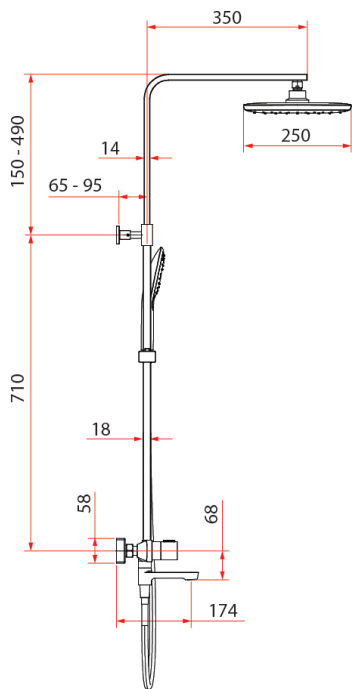

Selector Button

Easy to use selector button for switching water flow.

Push Stop Function

This all-in-one function controls the water flow and temperature. Tested to 50,000 cycles for guaranteed durability.

Swivel Spout

This unique space-saving feature controls the flow of the spout.

Dimensions

RSC-THERMO-S41

RSC-THERMO-R31

RSC-PUSHSTOP-S81

RSC-PUSHSTOP-R61

Specifications

All our shower sets are made to the highest standards that comply with PUB certification.

All sets come with a 7-year Warranty for our Diverters and Ceramic Cartridges.

Model	RSC-THERMO-R31CH	RSC-THERMO-R31BK	RSC-THERMO-S41CH	RSC-THERMO-S41BK	RSC-PUSHSTOP-R61CH	RSC-PUSHSTOP-R61BK	RSC-PUSHSTOP-S81CH	RSC-PUSHSTOP-S81BK
Water Consumption	6.20 litres/min				6.10 litres/min			
PUB Reg. No.	SHT-2019/027703/SLS	SHT-2019/027704/SLS	SHT-2019/028677/SLS	SHT-2019/028676/SLS	SHT-2019/027705/SLS	SHT-2019/027706/SLS	SHT-2019/027707/SLS	SHT-2019/027708/SLS
Cartridge	Ceramic							
Finish	Brass Chrome	Electroplated Black	Brass Chrome	Electroplated Black	Brass Chrome	Electroplated Black	Brass Chrome	Electroplated Black