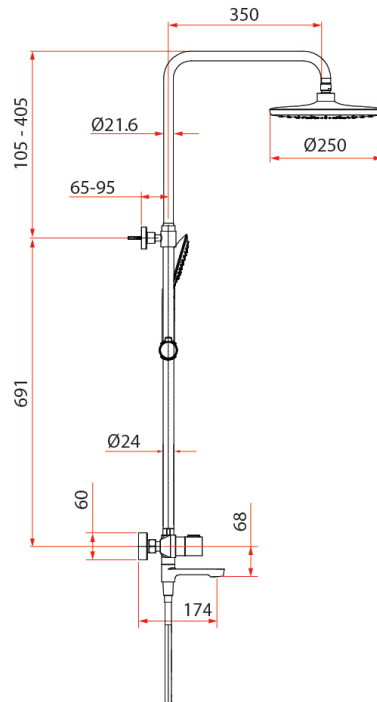

Swivel Spout

This unique space-saving feature controls the flow of the spout.

Dimensions

RSC-THERMO-S41

RSC-THERMO-R31

RSC-PUSHSTOP-S81

RSC-PUSHSTOP-R61

Specifications

All our shower sets are made to the highest standards that comply with PUB certification.

All sets come with a 7-year Warranty for our Diverters and Ceramic Cartridges.

Model	RSC-THERMO-R31CH	RSC-THERMO-R31BK	RSC-THERMO-S41CH	RSC-THERMO-S41BK	RSC-PUSHSTOP-R61CH	RSC-PUSHSTOP-R61BK	RSC-PUSHSTOP-S81CH	RSC-PUSHSTOP-S81BK
Water Consumption	6.20 litres/min				6.10 litres/min			
PUB Reg. No.	SHT-2019/027703/SLS	SHT-2019/027704/SLS	SHT-2019/028677/SLS	SHT-2019/028676/SLS	SHT-2019/027705/SLS	SHT-2019/027706/SLS	SHT-2019/027707/SLS	SHT-2019/027708/SLS
Cartridge	Ceramic							
Finish	Brass Chrome	Electroplated Black	Brass Chrome	Electroplated Black	Brass Chrome	Electroplated Black	Brass Chrome	Electroplated Black