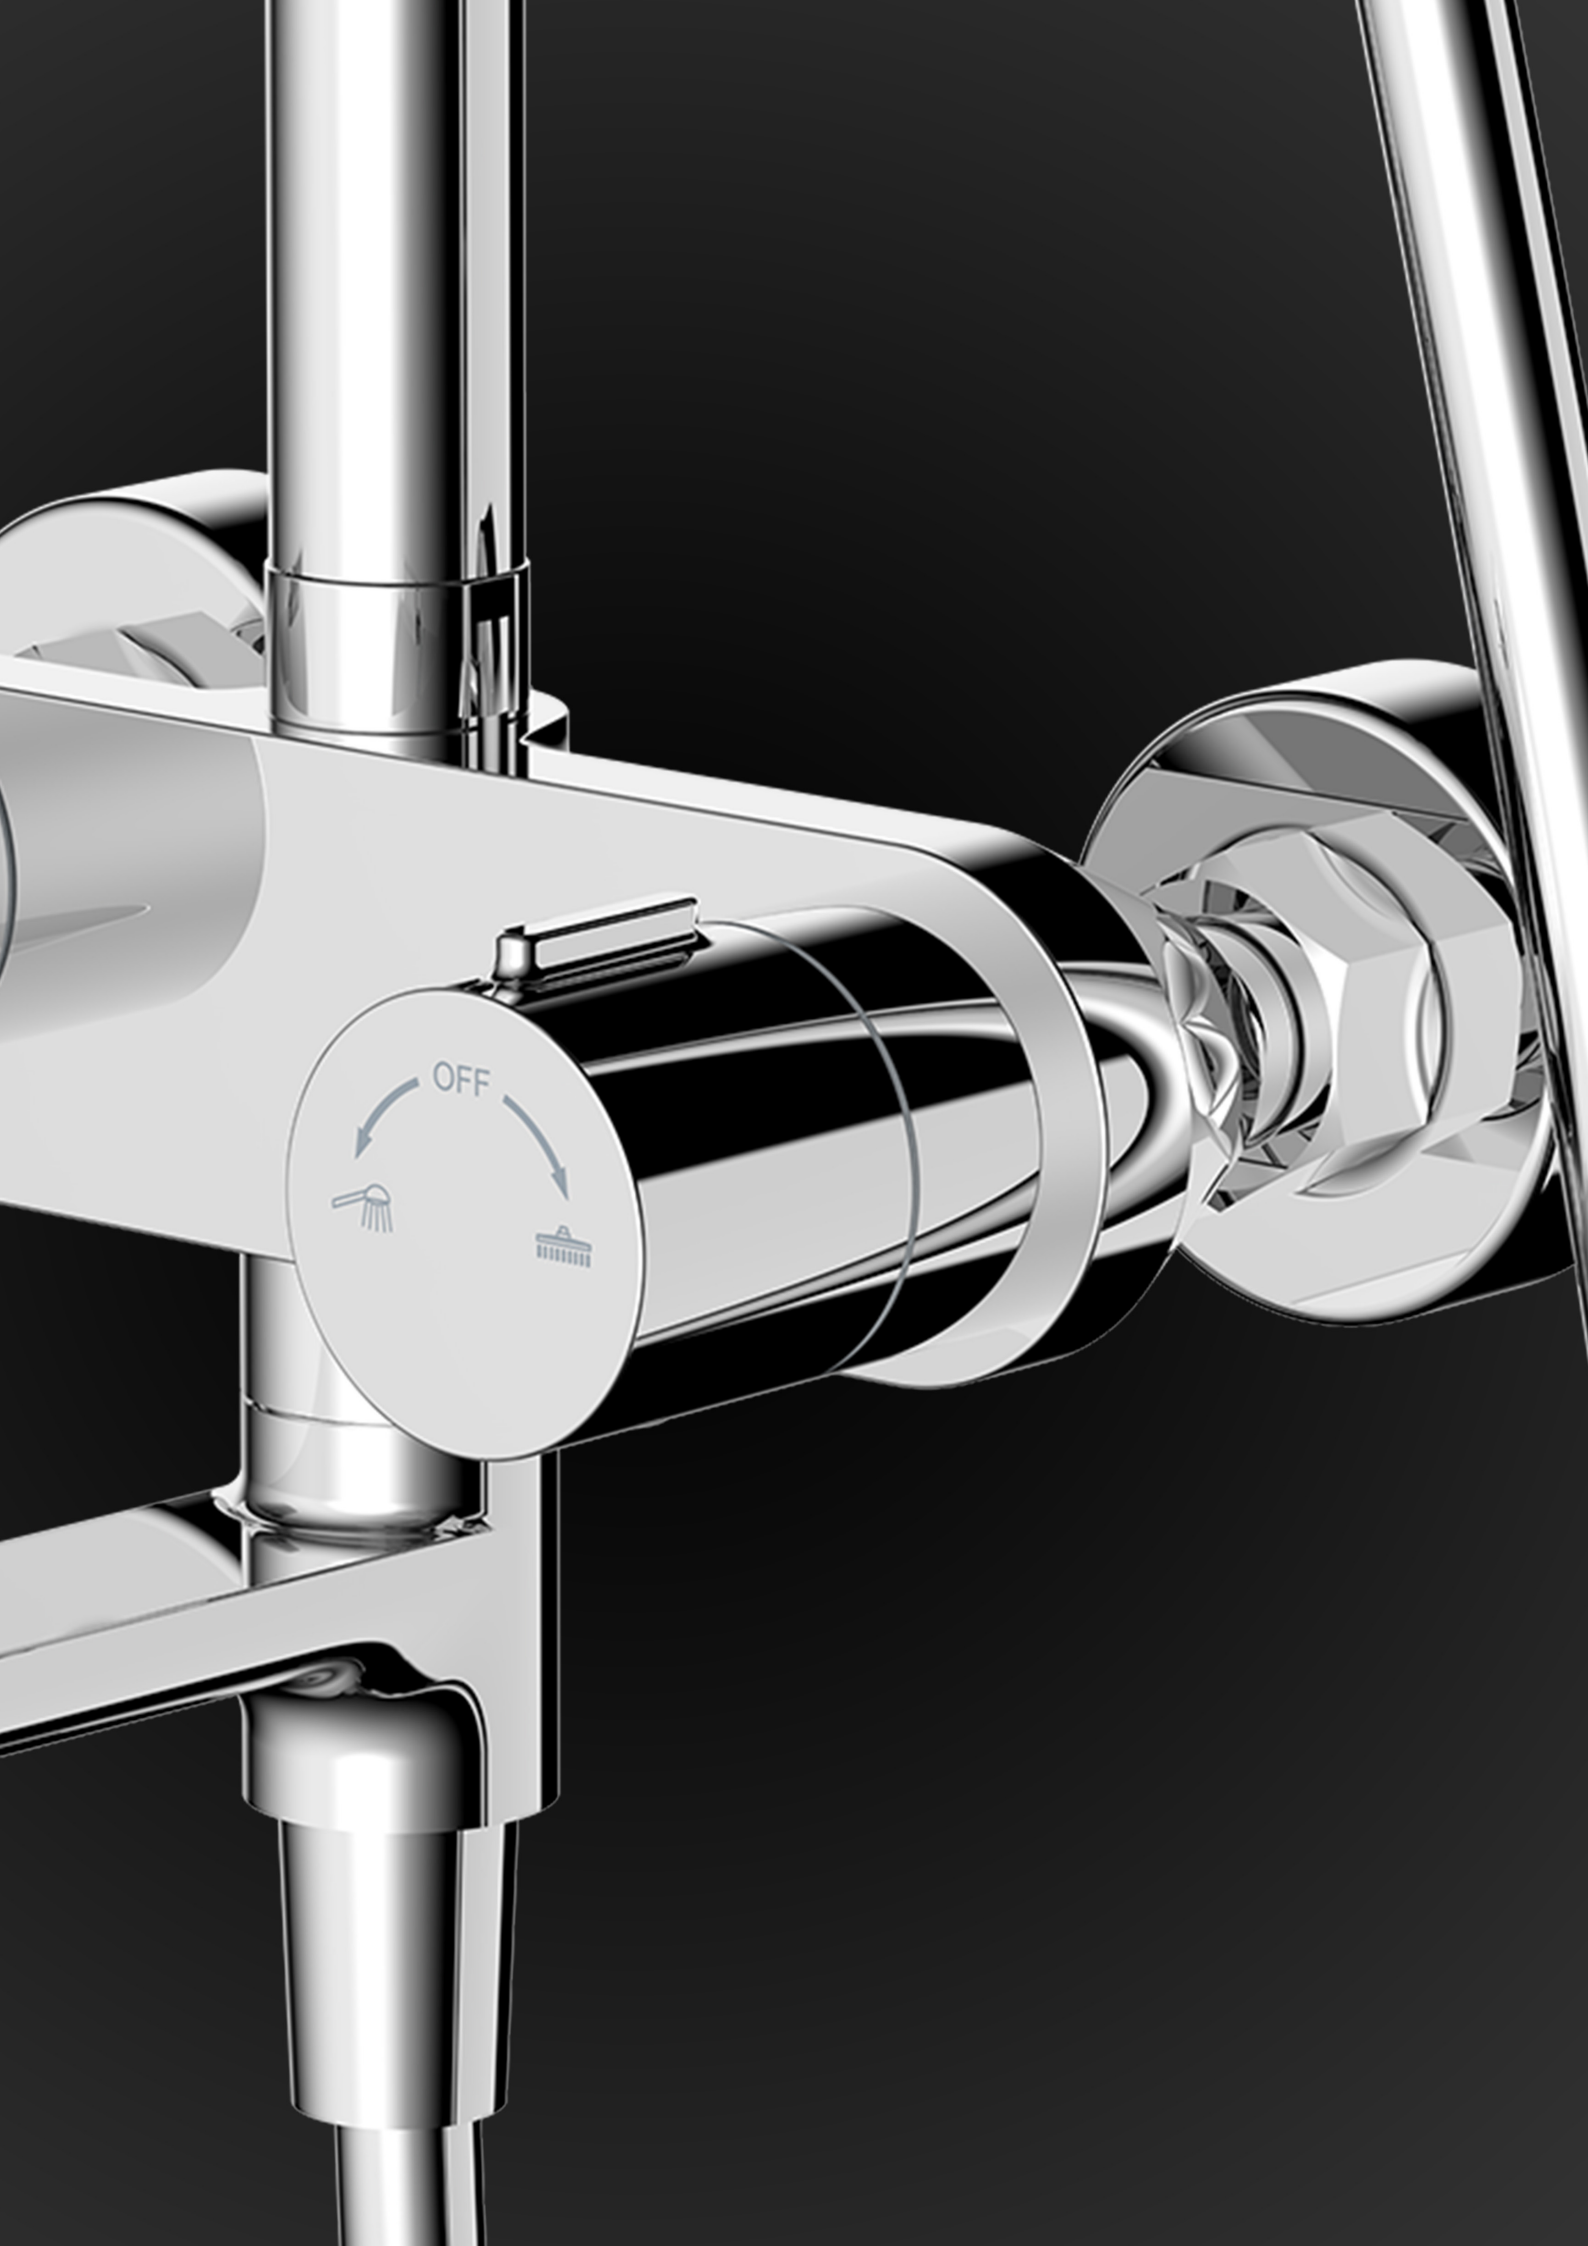

Patented Self-Cleaning Nozzles

Designed with Patented self-cleaning "Pins" that stop the water flow immediately and also prevents particle build up in the nozzles.

Thermostatic Control

This function ensures consistent water temperature. Also features a safety catch to prevent accidental increase in temperature.

Selector Button

Easy to use selector button for switching water flow.

Push Stop Function

This all-in-one function controls the water flow and temperature. Tested to 50,000 cycles for guaranteed durability.

Swivel Spout

This unique space-saving feature controls the flow of the spout.

Dimensions

RSC-THERMO-S41

RSC-THERMO-R31

RSC-PUSHSTOP-S81

RSC-PUSHSTOP-R61

Specifications

All our shower sets are made to the highest standards that comply with PUB certification.

All sets come with a 7-year Warranty for our Diverters and Ceramic Cartridges.

Model	RSC-THERMO-R31CH	RSC-THERMO-R31BK	RSC-THERMO-S41CH	RSC-THERMO-S41BK	RSC-PUSHSTOP-R61CH	RSC-PUSHSTOP-R61BK	RSC-PUSHSTOP-S81CH	RSC-PUSHSTOP-S81BK
Water Consumption	6.20 litres/min				6.10 litres/min			
PUB Reg. No.	SHT-2019/027703/SLS	SHT-2019/027704/SLS	SHT-2019/028677/SLS	SHT-2019/028676/SLS	SHT-2019/027705/SLS	SHT-2019/027706/SLS	SHT-2019/027707/SLS	SHT-2019/027708/SLS
Cartridge	Ceramic							
Finish	Brass Chrome	Electroplated Black	Brass Chrome	Electroplated Black	Brass Chrome	Electroplated Black	Brass Chrome	Electroplated Black