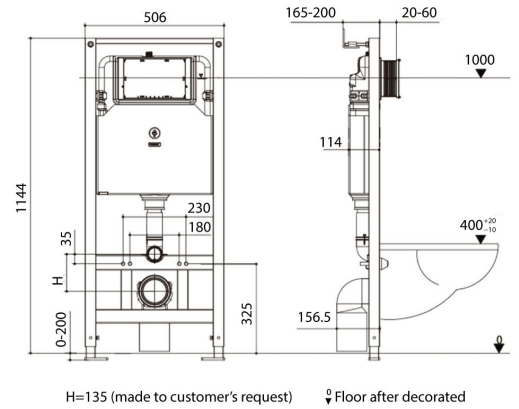

Floor-mount

S-trap 150mm and 250mm. P-trap 180mm.

Bottom connection

R&T water fitting

Color: White

Dimension: W670 x L370 x H750mm

Weight: 42kg

Package includes: WC + UF seat cover + Fixing screws & flange

Bottom connection

R&T water fitting

Color: White

Dimension: W670 x L400 x H730mm

Weight: 53kg

Package includes: WC + UF Seat cover + Fixing screws & flange

Floor-mount	Water Efficiency	Water Consumption		Registration No.
		Full Flush	Reduced Flush	
S-trap 150mm	2 ticks	4.00L	2.70L	WC-2021/032068/SLS
	3 ticks	3.50L	2.50L	WC-2021/032069/SLS
S-trap 250mm	2 ticks	4.00L	2.70L	WC-2021/032070/SLS
	3 ticks	3.50L	2.50L	WC-2021/032071/SLS
P-trap 180mm	2 ticks	3.90L	3.00L	WC-2021/032748/STL
	3 ticks	3.50L	2.50L	WC-2021/032749/STL

Front Operated
 Full Frame Conceal Cistern
 Galvanized powder coated frame
 Preset flush volume
 Full Flush 4.5-7L
 Half Flush 3-5L
 Actuator size: 210 x 140mm

G3005

Top & Front Operated
 Half Frame Conceal Cistern
 Galvanized powder coated frame
 Preset flush volume
 Full Flush 4.5-7L
 Half Flush 3-5L
 Actuator size: 245 x 165mm

Water pressure range is 0.05-0.8mpa

Soft close function

Compatible with PN 105 & PN 305 toilets

Color: White

Dimension: W371 x L474.8 x H65.2mm

Weight: 2.1kg

Package includes: O shape PP bidet seat + T brass connector + Elbow joint hose + Mounting kit.