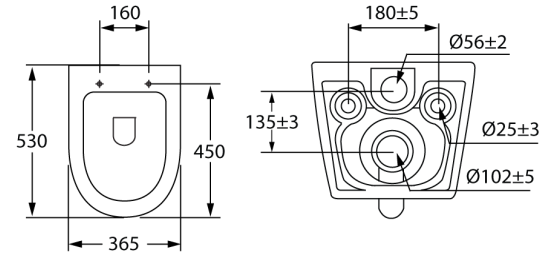

PF-306

Wall Hung Toilet Bowl

Material: Vitreous China (Pan), Urea (Seat)

For concealed cistern

Elongated pan

Wall-hung, P-trap 180mm.

Compatible flushing system R&T or Vigea

Color: White

Dimension: W530 x L365 x H360mm

Weight: 24kg

Package includes: Wall-hung toilet + UF seat cover + Fixing screws