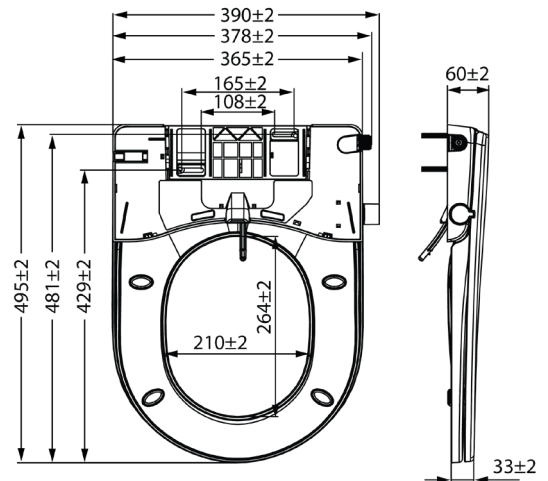

Water pressure range is 0.05-0.8mpa

Soft close function

Compatible with PN 105 & PN 305 toilets

Color: White

Dimension: W371 x L474.8 x H65.2mm

Weight: 2.1kg

Package includes: O shape PP bidet seat + T brass connector + Elbow joint hose + Mounting kit.

Anti-back flow function

Limited water volume is adopted

Water pressure range is 0.05-0.8mpa

Soft close function

Compatible with PF 106, PF 306, & PF 406 toilets

Color: White

Dimension: W390 x L495 x H60mm

Weight: 2.3kg

Package includes: D shape PP bidet seat + T brass connector + Elbow joint hose + Mounting kit.

rubine.it

rubine_sg

rubineitaly

Social Media