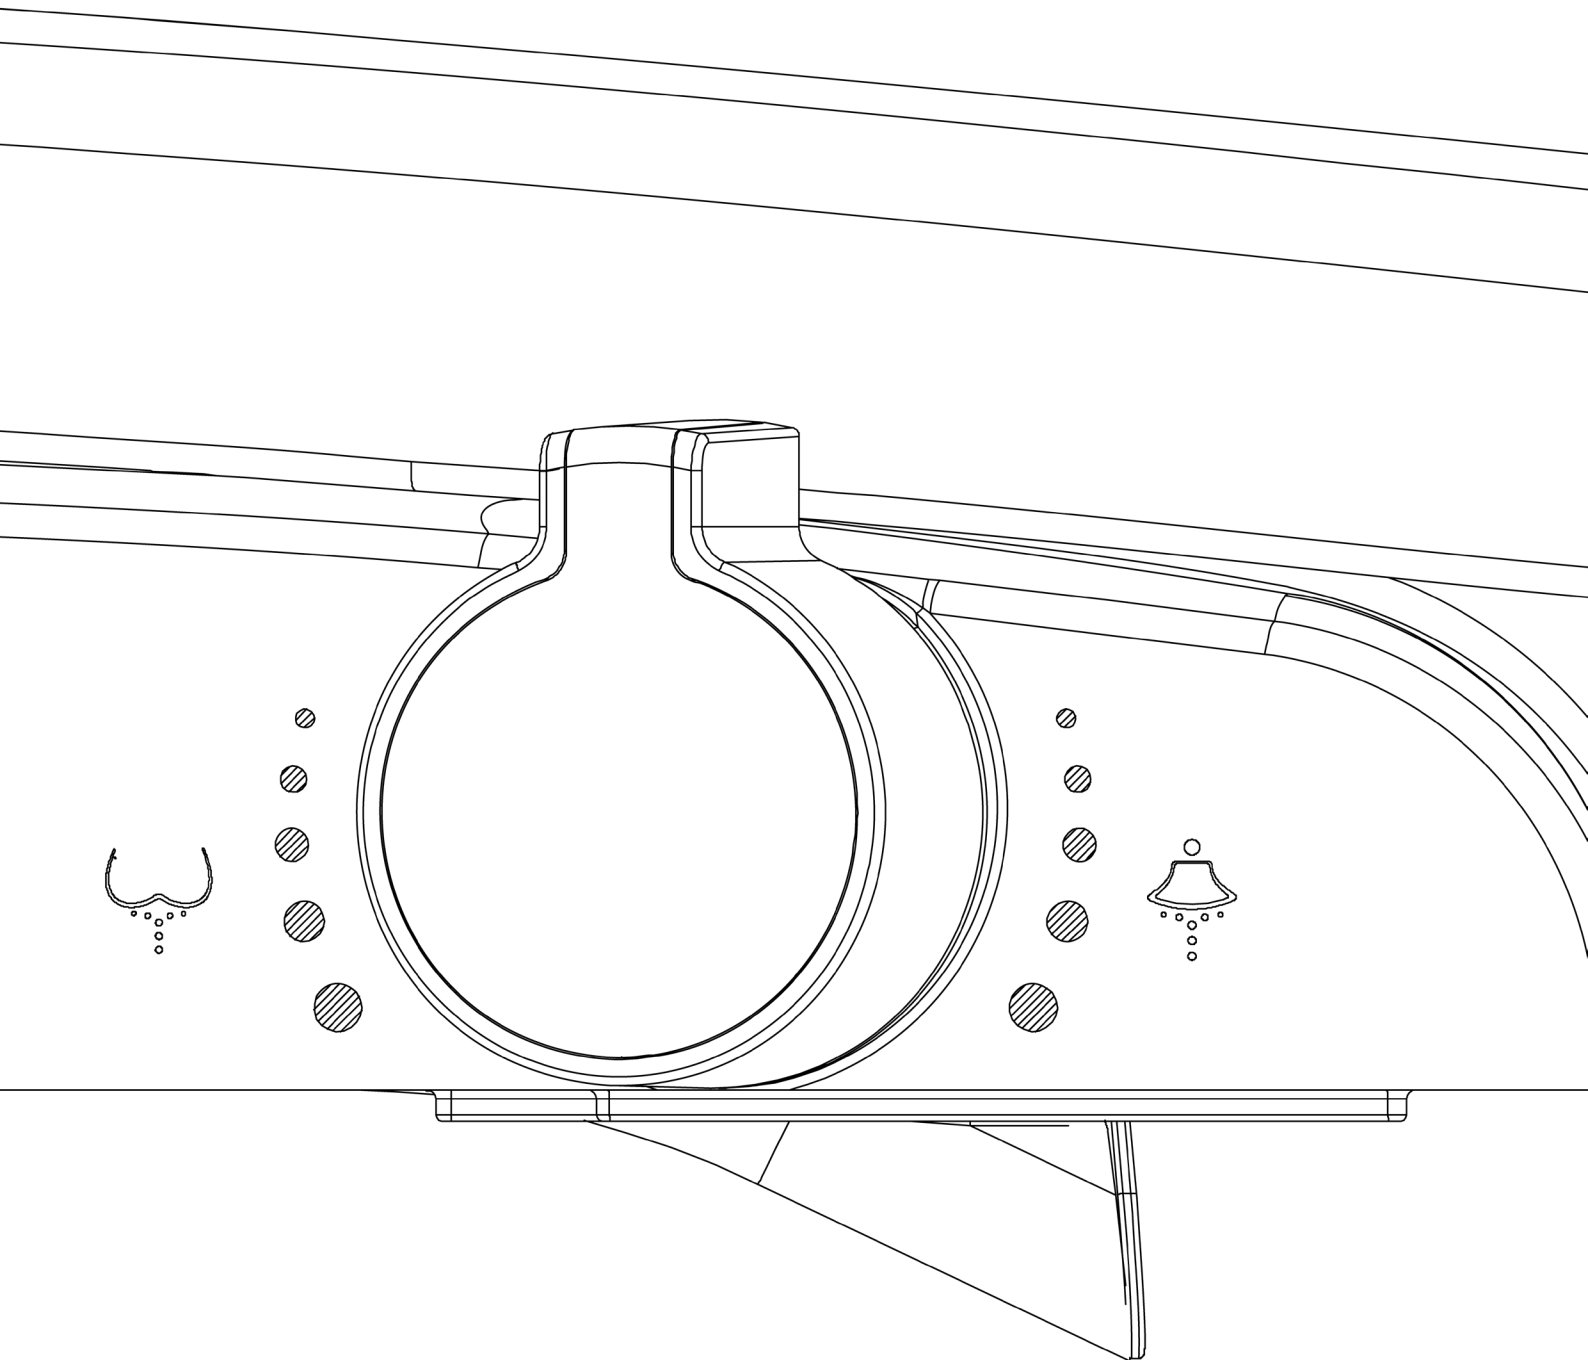

SLIM

BIDET SEAT

▶ SCAN ME