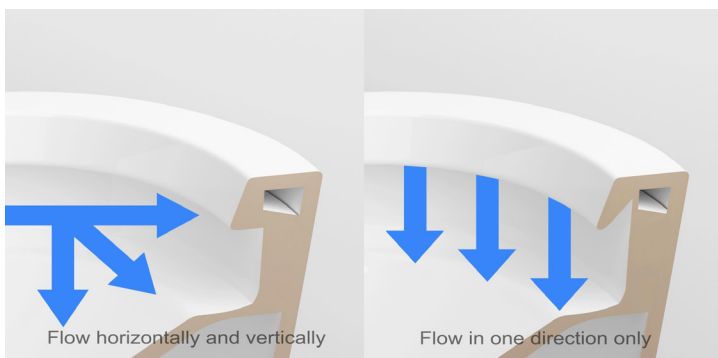

RIMLESS

WATER CLOSETS

Rubine has a short history of 20 years but we know the toilet is the single most essential fixture in your bathroom. You and your family use it every day so it is important to have 100% satisfaction. Nevertheless, do not rush to install one without doing your research as the toilets of today come in different configurations & functions.

INNOVATIVE RIMLESS DESIGN

Strong current and less noise

From Box-rim to Rimless, the toilet industry has transformed a lot and it is becoming more efficient, hygienic, and fashionable. At Rubine, our design team has gone a step further to produce a funnel-shaped inner bowl with a rimless edge, this has resulted in a stronger flush current and improved its performance and water efficiency. Also, it is quieter.

Our features

Soft-edged design

Rimless design

Funnel-shaped bowl design

Trendy dual-flushing
button flat & big

Strong water flow

Soft-closing UF seat cover
Safe and quiet

Easy to remove seat cover

Smooth, shiny and
anti-bacterial.

Easy to clean and maintain

PIZ FORA

If you are planning to renovate your bathroom and are searching for the latest toilet, Rubine's Piz Fora series of toilets could be one of your short-list. Since hygiene and ease of cleaning are major toilet concerns nowadays, this soft-edged design Rimless toilet guarantees hygiene and easy cleaning. With Funnel Flush 3.0, a combination of a tapered inner bowl design and a rim-free ledge, the flushing accelerates the water flow and rinse the bowl swiftly and homogenously. This clever design means less water & low noise and it helps the environment. Other qualities include a slim-design seat cover with soft close and quick release hinges for easier maintenance. This collection proposes a total toilet solution including wall-hung, integrated 1-piece, and back-to-wall floor pan.