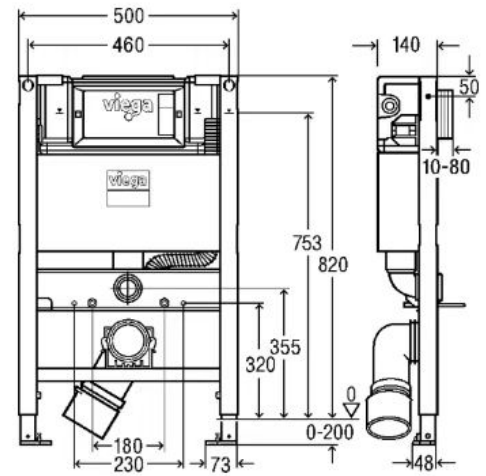

Dimension: W560 x L380 x H360mm

Weight: 24.5kg

Package includes: Wall-hung toilet + UF seat cover + Fixing screws

Flushing System	Water Efficiency	Water Consumption		Registration No.
		Full Flush	Reduced Flush	
G3004	2 ticks	4.00L	2.70L	WC-2021/033731/SLS
	3 ticks	3.50L	2.50L	WC-2021/033732/SLS
G3005	2 ticks	4.00L	2.70L	WC-2021/033734/SLS
	3 ticks	3.50L	2.50L	WC-2021/033735/SLS
Prevista 3H	2 ticks	4.00L	2.70L	WC-2021/033738/SLS
	3 ticks	3.50L	2.50L	WC-2021/033741/SLS
Prevista 3L	2 ticks	4.00L	2.70L	WC-2021/033743/SLS
	3 ticks	3.50L	2.50L	WC-2021/033742/SLS

SCAN VIDEO

PREVISTA 3H

Front Operated
 Full Frame Conceal Cistern
 Prevista Dry WC element with
 shower connection, 1120mm
 Full Flush 4L
 Half Flush 3L

PREVISTA 3L

Front Operated
 Half Frame Conceal Cistern
 Prevista Dry WC element with
 shower EC connection 820mm
 Full Flush 4L
 Half Flush 3L

Front Operated
 Full Frame Conceal Cistern
 Galvanized powder coated frame
 Preset flush volume
 Full Flush 4.5-7L
 Half Flush 3-5L
 Actuator size: 210 x 140mm

G3005

Top & Front Operated
 Half Frame Conceal Cistern
 Galvanized powder coated frame
 Preset flush volume
 Full Flush 4.5-7L
 Half Flush 3-5L
 Actuator size: 245 x 165mm