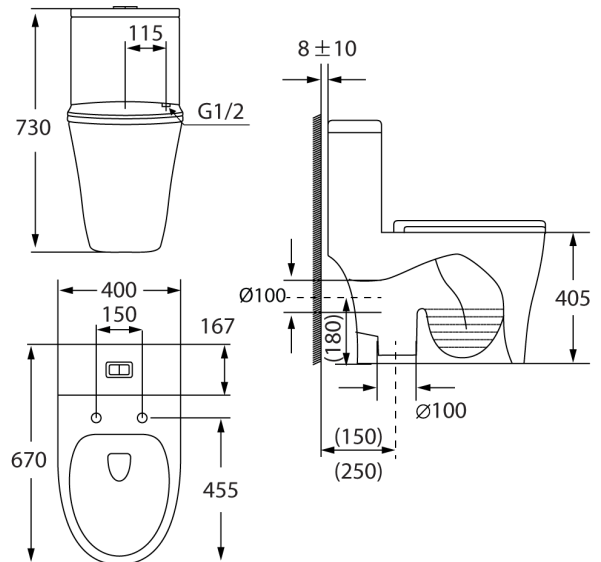

Floor-mount

S-trap 150mm and 250mm. P-trap 180mm.

Bottom connection

R&T water fitting

Color: White

Dimension: W670 x L370 x H750mm

Weight: 42kg

Package includes: WC + UF seat cover + Fixing screws & flange

▶ SCAN VIDEO

PN-105

One-piece Toilet Bowl

Material: Vitreous China (Pan and Cistern), Urea (Seat)

Includes polished chrome push button

Washdown, Dual-flush (4.5/3.0L)

Floor-mount

S-trap 150mm and 250mm. P-trap 180mm.

Bottom connection

R&T water fitting

Color: White

Dimension: W670 x L400 x H730mm

Weight: 53kg

Package includes: WC + UF Seat cover + Fixing screws & flange

Floor-mount	Water Efficiency	Water Consumption		Registration No.
		Full Flush	Reduced Flush	
S-trap 150mm	2 ticks	4.00L	2.70L	WC-2021/032068/SLS
	3 ticks	3.50L	2.50L	WC-2021/032069/SLS
S-trap 250mm	2 ticks	4.00L	2.70L	WC-2021/032070/SLS
	3 ticks	3.50L	2.50L	WC-2021/032071/SLS
P-trap 180mm	2 ticks	3.90L	3.00L	WC-2021/032748/STL
	3 ticks	3.50L	2.50L	WC-2021/032749/STL

PN-305

Wall Hung Toilet Bowl

Material: Vitreous China (Pan), Urea (Seat)

For concealed cistern

Elongated pan

Wall-hung, P-trap 180mm.

Compatible flushing system R&T or Vigea

Color: White