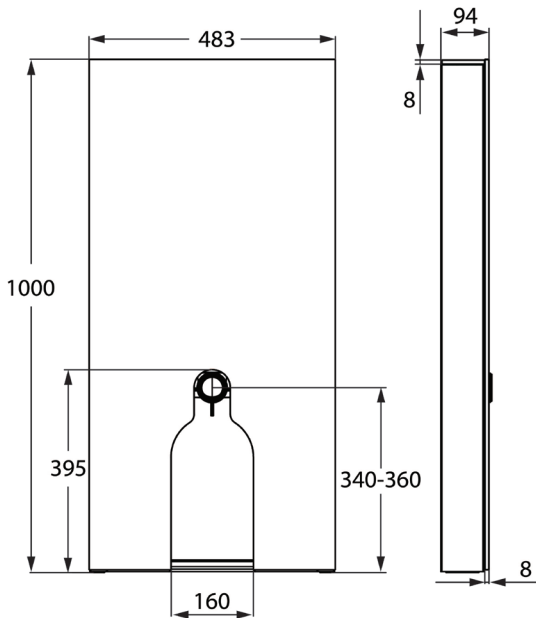

Color: White

Dimension: W540 x L370 x H400mm

Weight: 29kg

Package includes: Floor pan toilet + UF seat cover + Fixing screws + S-trap convertible elbow

Flushing System	Water Efficiency	Water Consumption		Registration No.
		Full Flush	Reduced Flush	
G3009	2 ticks	3.90L	2.90L	WC-2022/036260/STL
	3 ticks	3.50L	2.50L	WC-2022/036261/STL
G3004	2 ticks	3.90L	2.90L	WC-2022/036256/STL
	3 ticks	3.50L	2.50L	WC-2022/036257/STL
G3005	2 ticks	4.00L	3.00L	WC-2022/036258/STL
	3 ticks	3.50L	2.50L	WC-2022/036259/STL

G3009

Monoblok

Pneumatic Monoblok

8mm high-performance safety glass

Front 3/4L flush volume Top

Actuation Square-button Chrome Finish C/w Fixing Kit

Color: Black

Dimension: W483 x L94 x H1000mm

Weight: 20kg

Front view

Back view

PF-106

One-piece Toilet Bowl

Material: Vitreous China (Pan and Cistern), Urea (Seat)

Includes polished chrome push button

Washdown, Dual-flush (4.5/3.0L)

Floor-mount

S-trap 150mm and 250mm. P-trap 180mm.

Bottom connection

R&T water fitting

Color: White

Dimension: W670 x L370 x H750mm

Weight: 42kg

Package includes: WC + UF seat cover + Fixing screws & flange