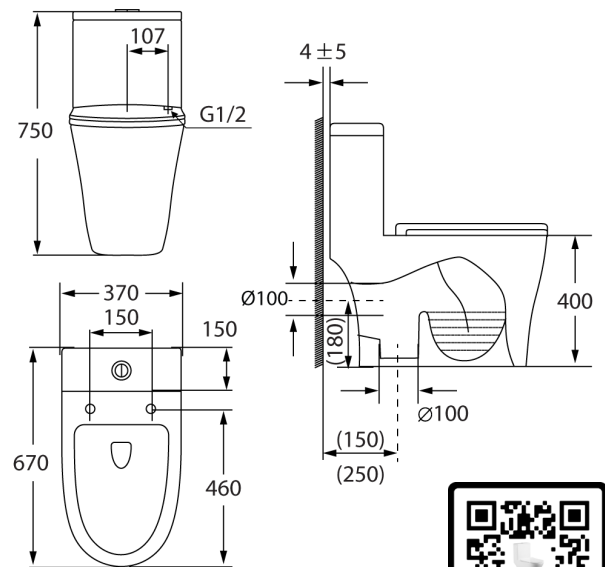

Color: White

Dimension: W540 x L370 x H400mm

Weight: 29kg

Package includes: Floor pan toilet + UF seat cover + Fixing screws + S-trap convertible elbow

Flushing System	Water Efficiency	Water Consumption		Registration No.
		Full Flush	Reduced Flush	
G3009	2 ticks	3.90L	2.90L	WC-2022/036260/STL
	3 ticks	3.50L	2.50L	WC-2022/036261/STL
G3004	2 ticks	3.90L	2.90L	WC-2022/036256/STL
	3 ticks	3.50L	2.50L	WC-2022/036257/STL
G3005	2 ticks	4.00L	3.00L	WC-2022/036258/STL
	3 ticks	3.50L	2.50L	WC-2022/036259/STL

Weight: 20kg

Front view

Back view

PF-106

One-piece Toilet Bowl

Material: Vitreous China (Pan and Cistern), Urea (Seat)

Includes polished chrome push button

Washdown, Dual-flush (4.5/3.0L)

Floor-mount

S-trap 150mm and 250mm. P-trap 180mm.

Bottom connection

R&T water fitting

Color: White

Dimension: W670 x L370 x H750mm

Weight: 42kg

Package includes: WC + UF seat cover + Fixing screws & flange

Floor-mount	Water Efficiency	Water Consumption		Registration No.
		Full Flush	Reduced Flush	
S-trap 150mm	2 ticks	4.00L	2.80L	WC-2021/033729/SLS
	3 ticks	3.50L	2.50L	WC-2021/033730/SLS
S-trap 250mm	2 ticks	4.00L	2.70L	WC-2021/032072/SLS
	3 ticks	3.50L	2.50L	WC-2021/032073/SLS
P-trap 180mm	2 ticks	4.00L	2.70L	WC-2021/035959/SLS
	3 ticks	3.50L	2.50L	WC-2021/035958/SLS