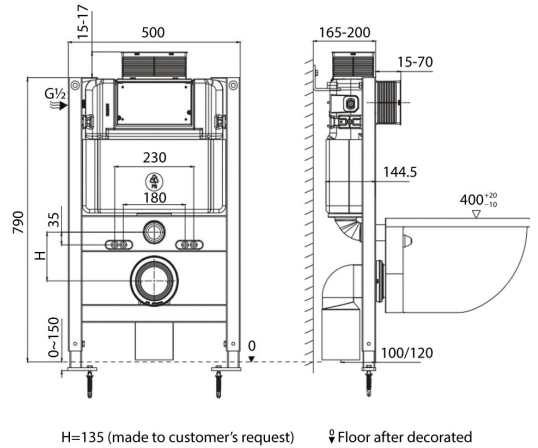

Floor-mount

S-trap 150mm and 250mm. P-trap 180mm.

Bottom connection

R&T water fitting

Color: White

Dimension: W670 x L370 x H750mm

Weight: 42kg

Package includes: WC + UF seat cover + Fixing screws & flange

Bottom connection

R&T water fitting

Color: White

Dimension: W670 x L400 x H730mm

Weight: 53kg

Package includes: WC + UF Seat cover + Fixing screws & flange

Floor-mount	Water Efficiency	Water Consumption		Registration No.
		Full Flush	Reduced Flush	
S-trap 150mm	2 ticks	4.00L	2.70L	WC-2021/032068/SLS
	3 ticks	3.50L	2.50L	WC-2021/032069/SLS
S-trap 250mm	2 ticks	4.00L	2.70L	WC-2021/032070/SLS
	3 ticks	3.50L	2.50L	WC-2021/032071/SLS
P-trap 180mm	2 ticks	3.90L	3.00L	WC-2021/032748/STL
	3 ticks	3.50L	2.50L	WC-2021/032749/STL

Front Operated
 Full Frame Conceal Cistern
 Galvanized powder coated frame
 Preset flush volume
 Full Flush 4.5-7L
 Half Flush 3-5L
 Actuator size: 210 x 140mm

G3005

Top & Front Operated
 Half Frame Conceal Cistern
 Galvanized powder coated frame
 Preset flush volume
 Full Flush 4.5-7L
 Half Flush 3-5L
 Actuator size: 245 x 165mm

Water pressure range is 0.05-0.8mpa

Soft close function

Compatible with PN 105 & PN 305 toilets

Color: White

Dimension: W371 x L474.8 x H65.2mm

Weight: 2.1kg

Package includes: O shape PP bidet seat + T brass connector + Elbow joint hose + Mounting kit.