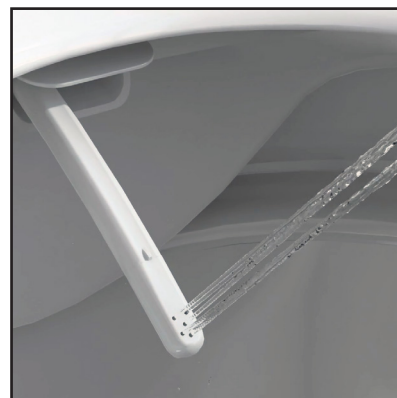

Feminine cleaning