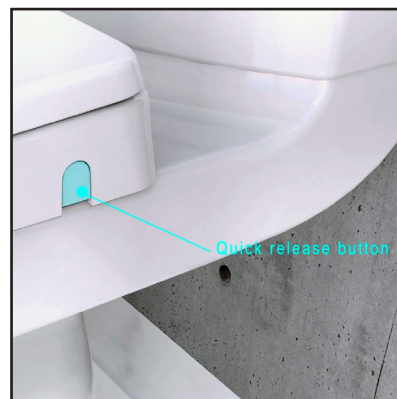

We partner with:

SLIM

BIDET SEAT

▶ SCAN ME

Our features

Slim design

Easy to install

Quick release button

T brass connection +
elbow joint hose

Adjustable water volume

Feminine cleaning

Posterior cleaning

Self-cleaning nozzle

Safe & quiet

SCPP-PN305-BIDET

O-shape PP

Tested to JIS A 4422: 1986

Material: Polypropylene

Non-electric / Manual control

Self-cleaning dual nozzle

Adjustable flushing volume

The knob switch is tested to 50,000 times

Anti-back flow function

Limited water volume is adopted