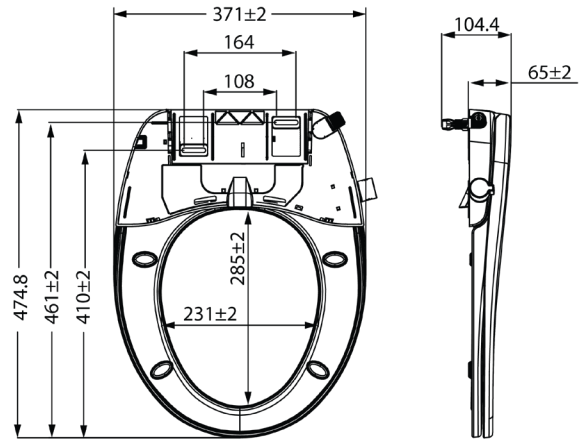

Floor-mount

S-trap 150mm and 250mm. P-trap 180mm.

Bottom connection

R&T water fitting

Color: White

Dimension: W670 x L370 x H750mm

Weight: 42kg

Package includes: WC + UF seat cover + Fixing screws & flange

Water pressure range is 0.05-0.8mpa

Soft close function

Compatible with PN 105 & PN 305 toilets

Color: White

Dimension: W371 x L474.8 x H65.2mm

Weight: 2.1kg

Package includes: O shape PP bidet seat + T brass connector + Elbow joint hose + Mounting kit.