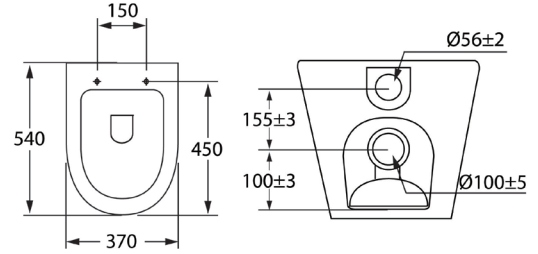

Color: White

Dimension: W540 x L370 x H400mm

Weight: 29kg

Package includes: Floor pan toilet + UF seat cover + Fixing screws + S-trap convertible elbow

Flushing System	Water Efficiency	Water Consumption		Registration No.
		Full Flush	Reduced Flush	
G3009	2 ticks	3.90L	2.90L	WC-2022/036260/STL
	3 ticks	3.50L	2.50L	WC-2022/036261/STL
G3004	2 ticks	3.90L	2.90L	WC-2022/036256/STL
	3 ticks	3.50L	2.50L	WC-2022/036257/STL
G3005	2 ticks	4.00L	3.00L	WC-2022/036258/STL
	3 ticks	3.50L	2.50L	WC-2022/036259/STL