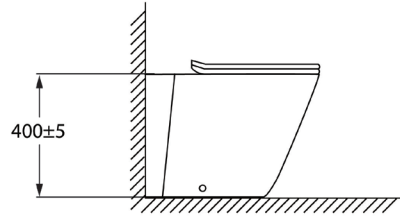

Color: White

Dimension: W540 x L370 x H400mm

Weight: 29kg

Package includes: Floor pan toilet + UF seat cover + Fixing screws + S-trap convertible elbow

Flushing System	Water Efficiency	Water Consumption		Registration No.
		Full Flush	Reduced Flush	
G3009	2 ticks	3.90L	2.90L	WC-2022/036260/STL
	3 ticks	3.50L	2.50L	WC-2022/036261/STL
G3004	2 ticks	3.90L	2.90L	WC-2022/036256/STL
	3 ticks	3.50L	2.50L	WC-2022/036257/STL
G3005	2 ticks	4.00L	3.00L	WC-2022/036258/STL
	3 ticks	3.50L	2.50L	WC-2022/036259/STL