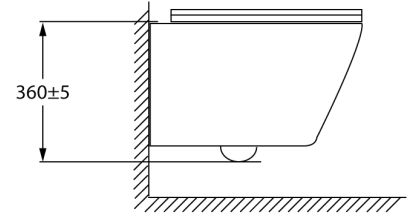

PF-306

Wall Hung Toilet Bowl

Material: Vitreous China (Pan), Urea (Seat)

For concealed cistern

Elongated pan

Wall-hung, P-trap 180mm.

Compatible flushing system R&T or Vigea

Color: White

Dimension: W530 x L365 x H360mm

Weight: 24kg

Package includes: Wall-hung toilet + UF seat cover + Fixing screws