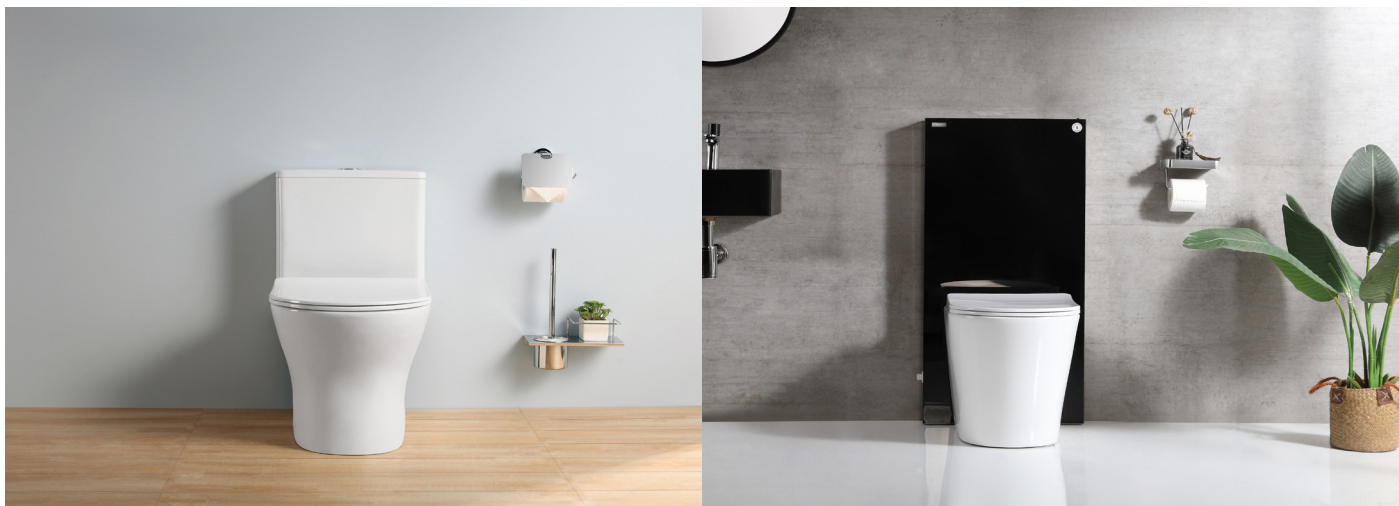

RIMLESS

WATER CLOSETS

Rubine has a short history of 20 years but we know the toilet is the single most essential fixture in your bathroom. You and your family use it every day so it is important to have 100% satisfaction. Nevertheless, do not rush to install one without doing your research as the toilets of today come in different configurations & functions.

INNOVATIVE RIMLESS DESIGN

Strong current and less noise

From Box-rim to Rimless, the toilet industry has transformed a lot and it is becoming more efficient, hygienic, and fashionable. At Rubine, our design team has gone a step further to produce a funnel-shaped inner bowl with a rimless edge, this has resulted in a stronger flush current and improved its performance and water efficiency. Also, it is quieter.

Our features

Soft-edged design

Rimless design

Funnel-shaped bowl design

Trendy dual-flushing
button flat & big

Strong water flow

Soft-closing UF seat cover
Safe and quiet

Easy to remove seat cover

Smooth, shiny and
anti-bacterial.

Easy to clean and maintain

PIZ FORA

If you are planning to renovate your bathroom and are searching for the latest toilet, Rubine's Piz Fora series of toilets could be one of your short-list. Since hygiene and ease of cleaning are major toilet concerns nowadays, this soft-edged design Rimless toilet guarantees hygiene and easy cleaning. With Funnel Flush 3.0, a combination of a tapered inner bowl design and a rim-free ledge, the flushing accelerates the water flow and rinse the bowl swiftly and homogenously. This clever design means less water & low noise and it helps the environment. Other qualities include a slim-design seat cover with soft close and quick release hinges for easier maintenance. This collection proposes a total toilet solution including wall-hung, integrated 1-piece, and back-to-wall floor pan.