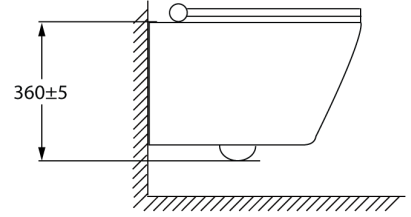

PN-305

Wall Hung Toilet Bowl

Material: Vitreous China (Pan), Urea (Seat)

For concealed cistern

Elongated pan

Wall-hung, P-trap 180mm.

Compatible flushing system R&T or Vigea

Color: White

Dimension: W560 x L380 x H360mm

Weight: 24.5kg

Package includes: Wall-hung toilet + UF seat cover + Fixing screws