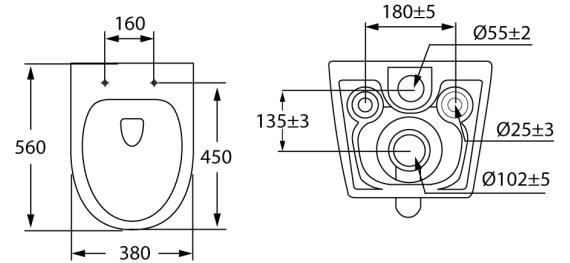

PN-305

Wall Hung Toilet Bowl

Material: Vitreous China (Pan), Urea (Seat)

For concealed cistern

Elongated pan

Wall-hung, P-trap 180mm.

Compatible flushing system R&T or Vigea

Color: White

Dimension: W560 x L380 x H360mm

Weight: 24.5kg

Package includes: Wall-hung toilet + UF seat cover + Fixing screws