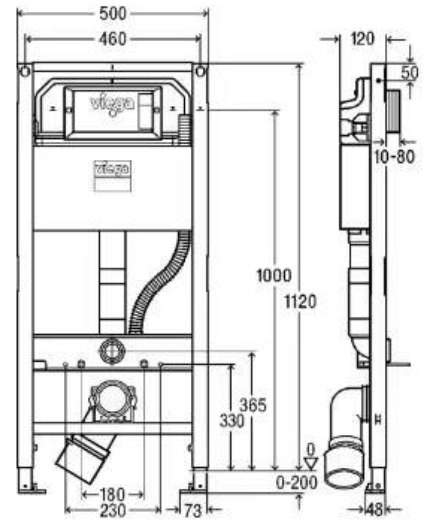

Floor-mount

S-trap 150mm and 250mm. P-trap 180mm.

Bottom connection

R&T water fitting

Color: White

Dimension: W670 x L370 x H750mm

Weight: 42kg

Package includes: WC + UF seat cover + Fixing screws & flange

Bottom connection

R&T water fitting

Color: White

Dimension: W670 x L400 x H730mm

Weight: 53kg

Package includes: WC + UF Seat cover + Fixing screws & flange

Floor-mount	Water Efficiency	Water Consumption		Registration No.
		Full Flush	Reduced Flush	
S-trap 150mm	2 ticks	4.00L	2.70L	WC-2021/032068/SLS
	3 ticks	3.50L	2.50L	WC-2021/032069/SLS
S-trap 250mm	2 ticks	4.00L	2.70L	WC-2021/032070/SLS
	3 ticks	3.50L	2.50L	WC-2021/032071/SLS
P-trap 180mm	2 ticks	3.90L	3.00L	WC-2021/032748/STL
	3 ticks	3.50L	2.50L	WC-2021/032749/STL

Dimension: W560 x L380 x H360mm

Weight: 24.5kg

Package includes: Wall-hung toilet + UF seat cover + Fixing screws

Flushing System	Water Efficiency	Water Consumption		Registration No.
		Full Flush	Reduced Flush	
G3004	2 ticks	4.00L	2.70L	WC-2021/033731/SLS
	3 ticks	3.50L	2.50L	WC-2021/033732/SLS
G3005	2 ticks	4.00L	2.70L	WC-2021/033734/SLS
	3 ticks	3.50L	2.50L	WC-2021/033735/SLS
Prevista 3H	2 ticks	4.00L	2.70L	WC-2021/033738/SLS
	3 ticks	3.50L	2.50L	WC-2021/033741/SLS
Prevista 3L	2 ticks	4.00L	2.70L	WC-2021/033743/SLS
	3 ticks	3.50L	2.50L	WC-2021/033742/SLS

SCAN VIDEO

PREVISTA 3H

Front Operated
 Full Frame Conceal Cistern
 Prevista Dry WC element with
 shower connection, 1120mm
 Full Flush 4L
 Half Flush 3L

PREVISTA 3L

Front Operated
 Half Frame Conceal Cistern
 Prevista Dry WC element with
 shower EC connection 820mm
 Full Flush 4L
 Half Flush 3L