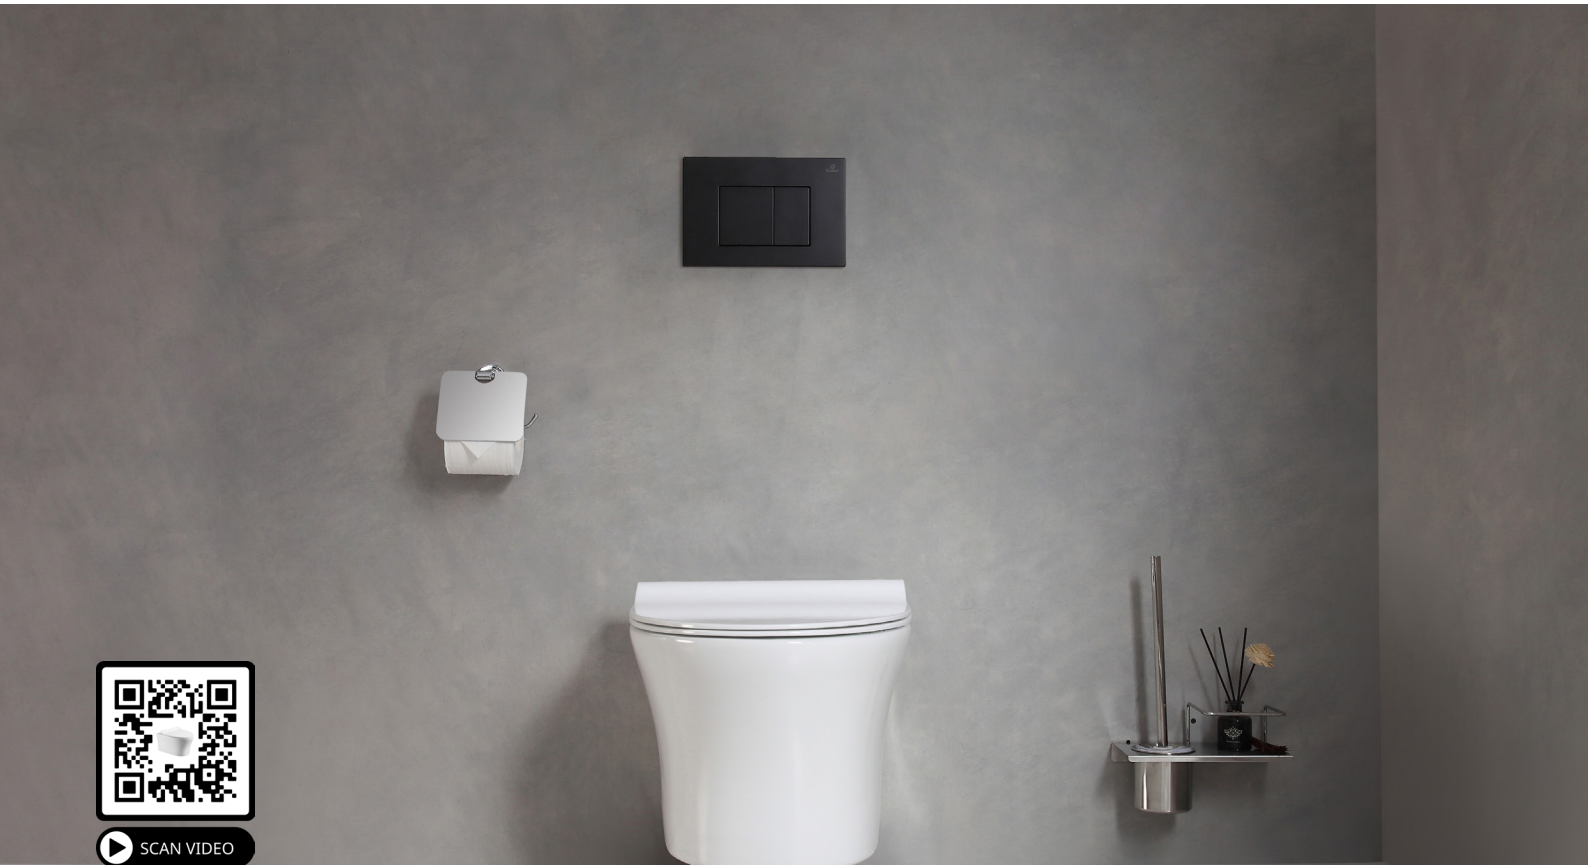

PN-305

Wall Hung Toilet Bowl

Material: Vitreous China (Pan), Urea (Seat)

For concealed cistern

Elongated pan

Wall-hung, P-trap 180mm.

Compatible flushing system R&T or Vigea

Color: White

Dimension: W560 x L380 x H360mm

Weight: 24.5kg

Package includes: Wall-hung toilet + UF seat cover + Fixing screws

Flushing System	Water Efficiency	Water Consumption		Registration No.
		Full Flush	Reduced Flush	
G3004	2 ticks	4.00L	2.70L	WC-2021/033731/SLS
	3 ticks	3.50L	2.50L	WC-2021/033732/SLS
G3005	2 ticks	4.00L	2.70L	WC-2021/033734/SLS
	3 ticks	3.50L	2.50L	WC-2021/033735/SLS
Prevista 3H	2 ticks	4.00L	2.70L	WC-2021/033738/SLS
	3 ticks	3.50L	2.50L	WC-2021/033741/SLS
Prevista 3L	2 ticks	4.00L	2.70L	WC-2021/033743/SLS
	3 ticks	3.50L	2.50L	WC-2021/033742/SLS

SCAN VIDEO