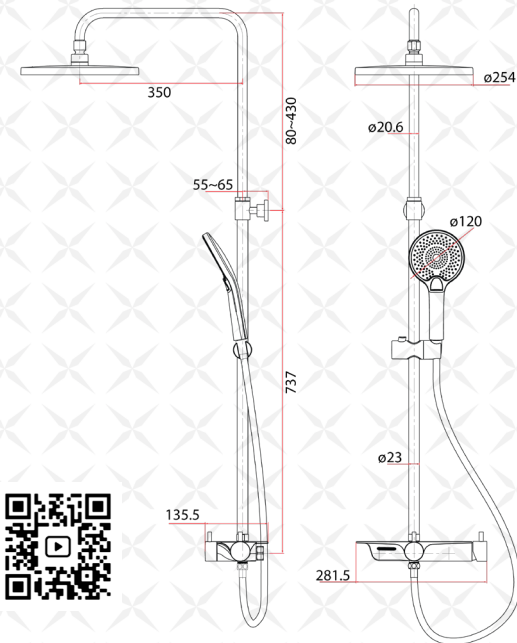

Rain

Space-saving

Designed with a small platform for storage function at a size of 25x11cm. It is able to take a weight of 20kg.

REPLICA
REPRODUCTION OF THE
SCENTS AND MOMENTS OF
LOCATIONS AND PERIODS

Originally:
Lazy Sunday Morning

Provenance and Period:
Florence, 19th

Fragrance Description:
Soft skin and hair

Style Description:
Female fragrance

Maison Margiela
PARIS

DECKOS U2
Chrome

DECKOS F4
Matt Black

Specifications

Model	RSC-DECKOS-U2 GM	RSC-DECKOS-U2 BK	RSC-DECKOS-U2 CH	RSC-DECKOS-F4 GM	RSC-DECKOS-F4 BK	RSC-DECKOS-F4 CH
Cartridge	35mm Ceramic					
Colour	Gun Metal	Matte Black	Chrome	Gun Metal	Matte Black	Chrome
Water Efficiency	2 ticks					
Water Consumption	6.40 litres/min					
PUB Reg.No	SHT-2023/039931/SLS	SHT-2022/038568/SLS	SHT-2022/038566/SLS	SHT-2023/039932/SLS	SHT-2022/038565/SLS	SHT-2022/038567/SLS