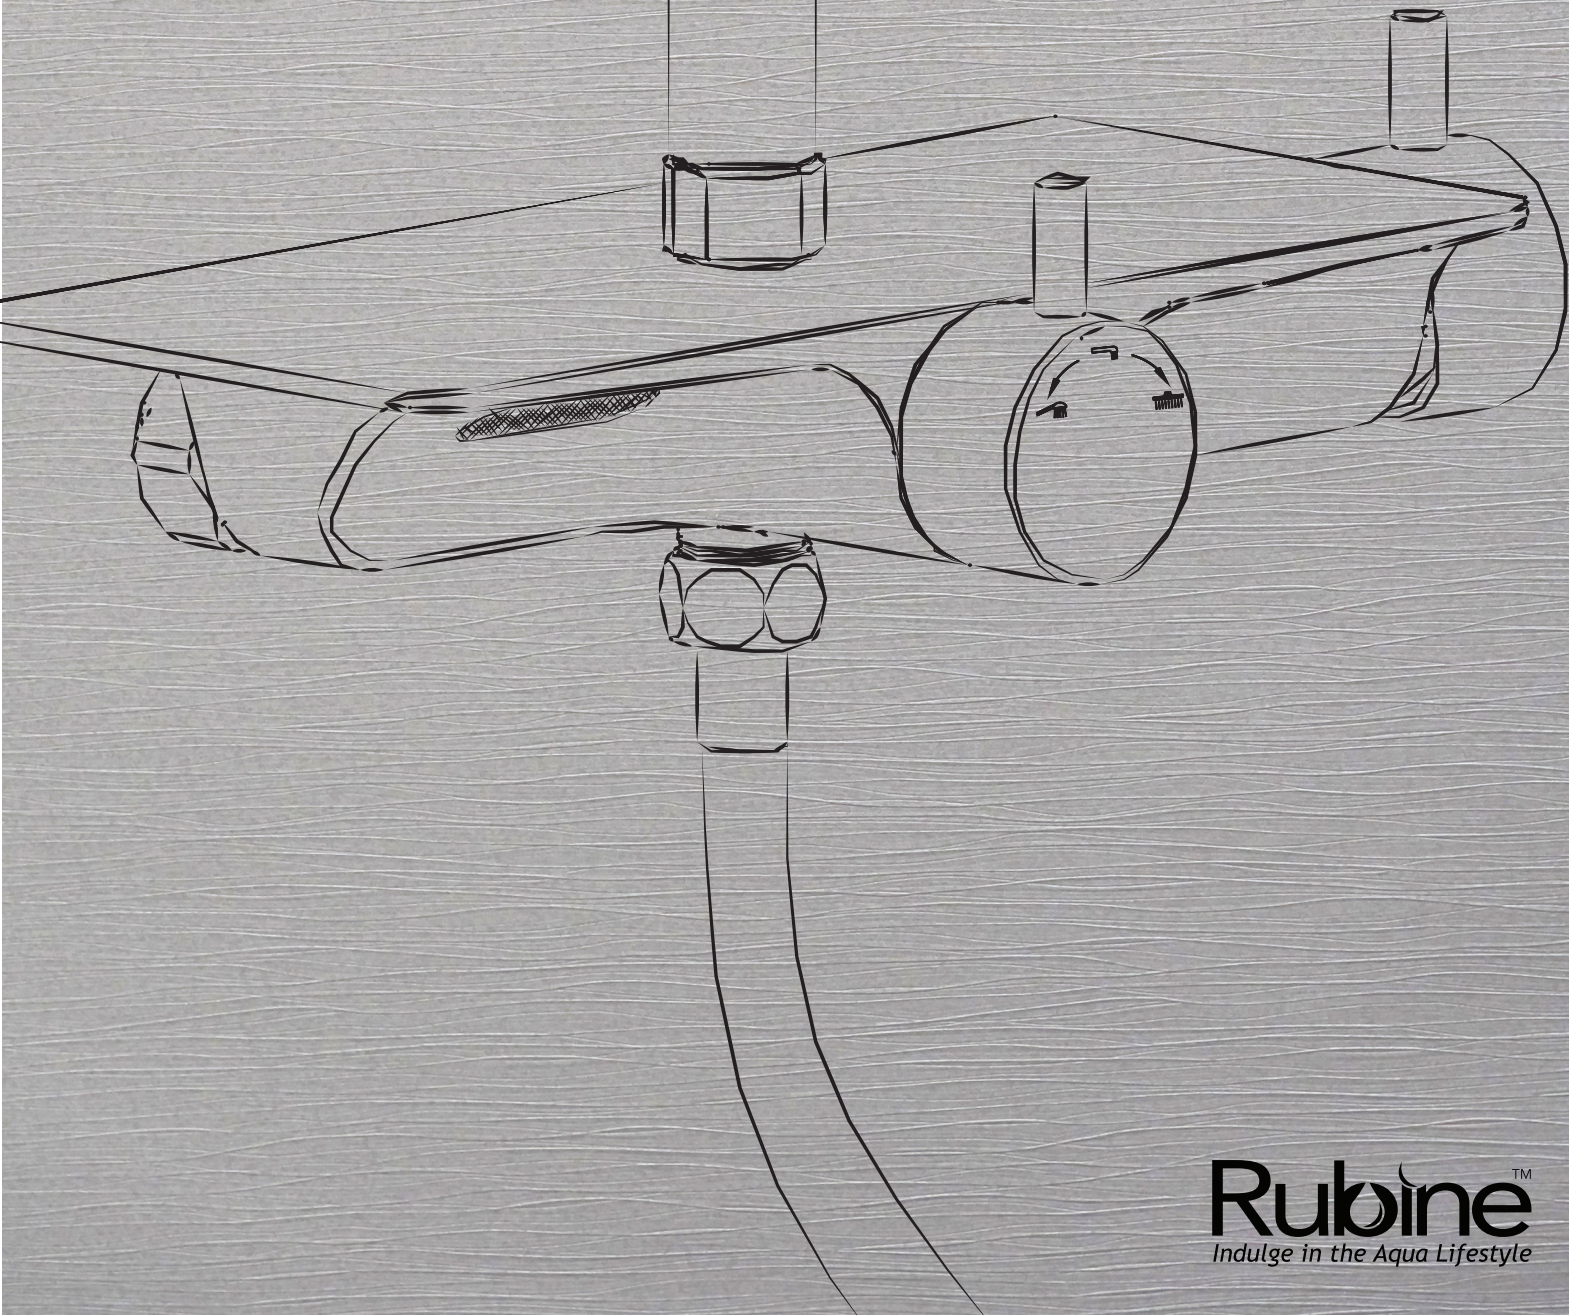

DECKOS

Patented

This mixer is design patent and 100% made of brass.

Introducing the Rubine DECKOS series rain shower column – a revolution in shower design that offers unparalleled convenience and style. One of the standout features is it equips with a bath shelf on the mixer, this is perfect for those who want to maximize their bathroom space without sacrificing functionality. It is 100% made of brass so it can withstand any rough use or heavy load, and measures 25x11cm which is spacious enough for a bottle of shower gel and shampoo. The spray nozzles of the hand and head shower are made of high-quality soft silicone that provides a luxurious and gentle shower experience, also it is easy to clean and more durable.

Designed for either exposed or concealed pipe installation, the DECKOS U2 features a sleek and elegant round design and the F4 boasts a bold and modern square design. They come in three stylish colors – glossy chrome, matte black, and trendy gunmetal – all of which feature an electroplated surface finish that will not peel off or fade over time. Last but not least, it also features a stunning waterfall spout that adds an extra touch of luxury to your shower experience.

Upgrade your bathroom and indulge in the luxurious comfort, convenience, durability, and functionality of our DECKOS rain shower column; we're confident that it will be a stunning addition to your bathroom.

Waterfall spout

The wide spout design provides you with a gentle and delicate laminar flow of water creating an exquisite waterfall effect.

Gun Metal (GM)

Matte Black (MB)

Chrome (CH)

No drip from overhead shower