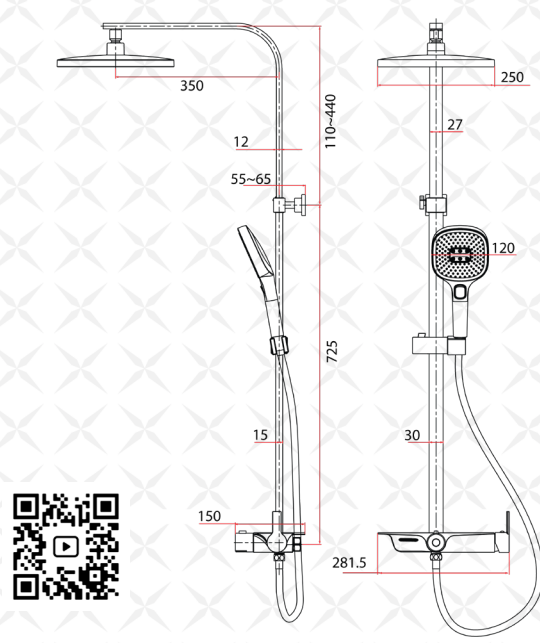

Rain

Space-saving

Designed with a small platform for storage function at a size of 25x11cm. It is able to take a weight of 20kg.

REPLICA
REPRODUCTION OF THE
SCENTS AND MOMENTS OF
LOCATIONS AND PERIODS

Originally:
Lazy Sunday Morning

Provenance and Period:
Florence, 19th

Fragrance Description:
Soft skin and hair

Style Description:
Female fragrance

Maison Margiela
PARIS

DECKOS U2
Chrome

DECKOS F4
Matt Black

Specifications

Model	RSC-DECKOS-U2 GM	RSC-DECKOS-U2 BK	RSC-DECKOS-U2 CH	RSC-DECKOS-F4 GM	RSC-DECKOS-F4 BK	RSC-DECKOS-F4 CH
Cartridge	35mm Ceramic					
Colour	Gun Metal	Matte Black	Chrome	Gun Metal	Matte Black	Chrome
Water Efficiency	2 ticks					
Water Consumption	6.40 litres/min					
PUB Reg.No	SHT-2023/039931/SLS	SHT-2022/038568/SLS	SHT-2022/038566/SLS	SHT-2023/039932/SLS	SHT-2022/038565/SLS	SHT-2022/038567/SLS