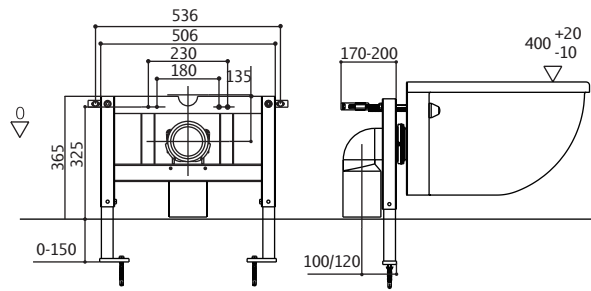

G3004DE

R&T Front Operated Dual Flush Conceal Cistern with Actuator (Half Frame)

Concealed Cistern

Water volume adjustment	Full flush	4.5L-7L
	Half flush	3L-5L
Actuator size : 245x165mm		Front push
Designed for wall-hung toilet Designed for floor mounted toilet or squat toilet		Applicable for solid walls and dry build up wall (plasterboard)

G3004109

Finish: Matte Chrome

Size: 245 x 165 x 9mm

G3004112

Finish: Black, White & Matte Chrome

Size: 245 x 165 x 9mm

G3004111

Finish: Black, White & Matte Chrome

Size: 245 x 165 x 9mm