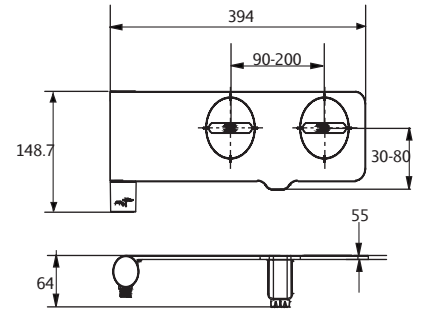

### B0032PTW

Cold water  
Dual Functions  
Convenient control knob  
Easy to install

Size: 394 x 149 x 64mm