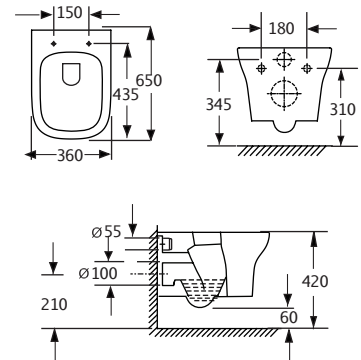

RI-201PS06

Close Coupled Water Closet Floor Mount P-Trap Pan Convertible to S-trap 6"

Water Tank with flushing system
UF seat cover with stainless steel hinges
3/4.5L dual flush cistern fittings

Size: 360x830x650mm