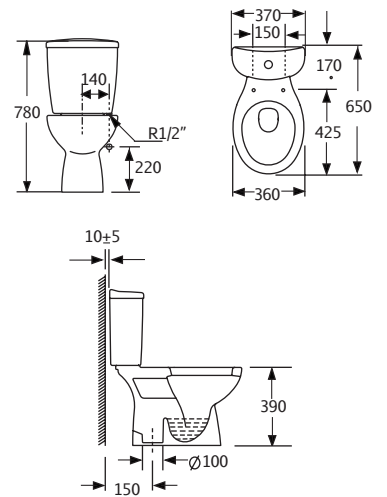

To complete, add-on a stainless steel towel bar and paper holder will make a chic and modern bathroom.

**GP-204S06**

**Close Coupled Water Closet  
Floor Mount 6" S-Trap Pan**

Water Tank with flushing system  
PP seat cover with ABS hinges  
3/4.5L dual flush cistern fittings  
WELS no.: WC-2017/021163  
Water Consumption:  
4.00 L (Full Flush)/ 2.70L (Reduced Flush)

Size: 360x780x645mm

**GP-204P07**

**Close Coupled Water Closet  
Floor Mount P-Trap Pan**

Water Tank with flushing system  
PP seat cover with ABS hinges  
3/4.5L dual flush cistern fittings

Size: 360x780x645mm

**GP-404P07-BTW**

**Back to Wall Toilet Bowl  
Floor Mount P-Trap Pan**

PP seat cover with ABS hinges  
3/4.5L dual flush cistern fittings

Size: 360x780x645mm

Size: 245 x 165 x 9mm