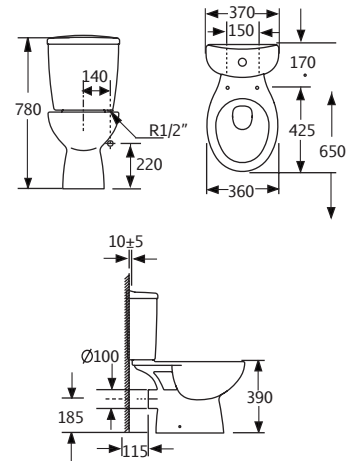

To complete, add-on a stainless steel towel bar and paper holder will make a chic and modern bathroom.

**GP-204S06**

**Close Coupled Water Closet  
Floor Mount 6" S-Trap Pan**

Water Tank with flushing system  
PP seat cover with ABS hinges  
3/4.5L dual flush cistern fittings  
WELS no.: WC-2017/021163  
Water Consumption:  
4.00 L (Full Flush)/ 2.70L (Reduced Flush)

Size: 360x780x645mm

**GP-204P07**

**Close Coupled Water Closet  
Floor Mount P-Trap Pan**

Water Tank with flushing system  
PP seat cover with ABS hinges  
3/4.5L dual flush cistern fittings

Size: 360x780x645mm

**GP-404P07-BTW**

**Back to Wall Toilet Bowl  
Floor Mount P-Trap Pan**

PP seat cover with ABS hinges  
3/4.5L dual flush cistern fittings

Size: 360x780x645mm

Size: 245 x 165 x 9mm