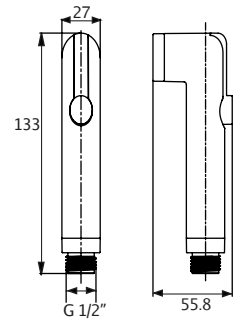

BIDET SEAT

B0032PTW

Cold water
Dual Functions
Convenient control knob
Easy to install

Size: 394 x 149 x 64mm

BIDET SPRAY

RSP-FLUSSO-19

Round in shape
Colour: Black, Chrome, White
Include wall bracket with mounting kit
1200mm stainless steel double hooked
hose

Size: 133 x 27 x 56 mm

PEDAL WASTE BIN

RWB-BOW-9092-5

Made of brushed stainless steel
Powered coated
Finger print resistant
Black or white colour

Size: 133 x 27 x 56 mm