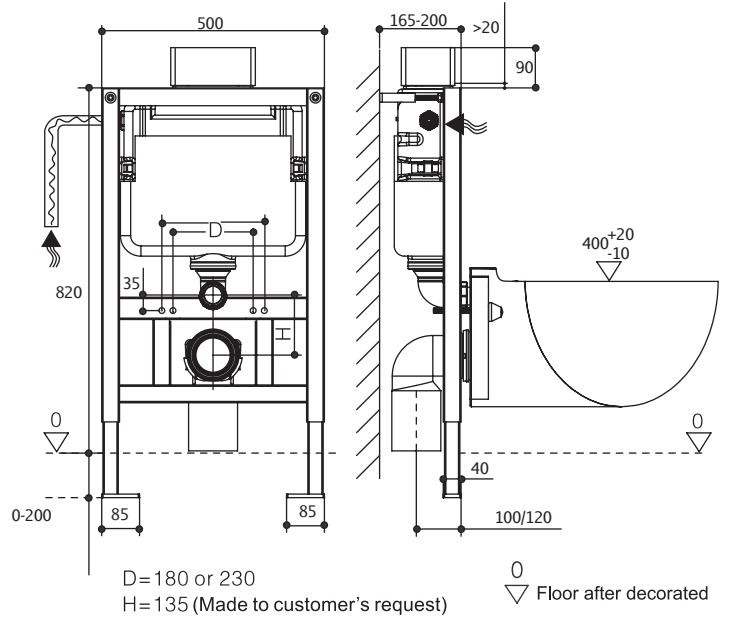

G3005

R&T Front Operated Dual Flush Conceal Cistern with Actuator (Full Frame)

Concealed Cistern

Water volume adjustment	Full flush	4.5L-7L
	Half flush	3L-5L
Actuator size : 210x140mm		Front push
Designed for wall-hung toilet		Applicable for solid walls and dry build up wall (plasterboard)

G3005004

Finish: Matte Chrome
Size: 210 x 140 x 18mm

G3005006

Finish: Matte Chrome
Size: 210 x 140 x 18mm