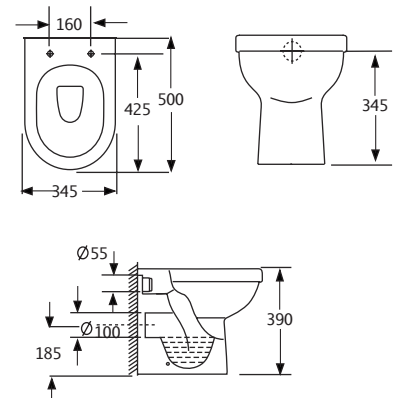

L.MARMORA series

Simplistic in design with quality accessories is the crux of this L.Marmora toilet. This S-trap 150mm toilet is surely a cream of its class.

Equipped with vortex flushing system and UF seat cover and stainless steel hinges, it has broken the border of this category.

Tested and approved with high water conservation of WELS in Singapore, this toilet not only reduces your utility bills but add pride to your bathroom.

LM-203S06

Close Coupled Water Closet Floor Mount 6" S-Trap Pan

Water Tank with flushing system
UF seat cover with stainless steel hinges
3/4.5L dual flush cistern fittings
WELS no.: WC-2017/021164
Water Consumption:
4.00 L (Full Flush)/ 2.70L (Reduced Flush)

Size: 345x770x700mm

LM-303P07

Wall Hung Toilet Bowl Wall Hung P-Trap Pan

UF seat cover with stainless steel hinges
3/4.5L dual flush cistern fittings

Size: 345x770x700mm

LM-403P07

Back to Wall Toilet Bowl Floor Mount P-Trap Pan

UF seat cover with stainless steel hinges
3/4.5L dual flush cistern fittings

Size: 345x770x700mm