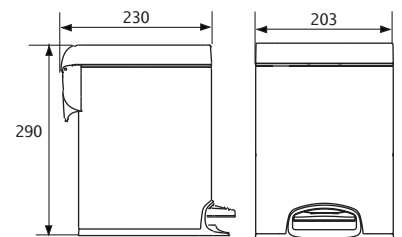

BIDET SEAT

B0032PTW

Cold water
Dual Functions
Convenient control knob
Easy to install

Size: 394 x 149 x 64mm

BIDET SPRAY

RSP-FLUSSO-19

Round in shape
Colour: Black, Chrome, White
Include wall bracket with mounting kit
1200mm stainless steel double hooked
hose

Size: 133 x 27 x 56 mm

PEDAL WASTE BIN

RWB-BOW-9092-5

Made of brushed stainless steel
Powered coated
Finger print resistant
Black or white colour

Size: 133 x 27 x 56 mm