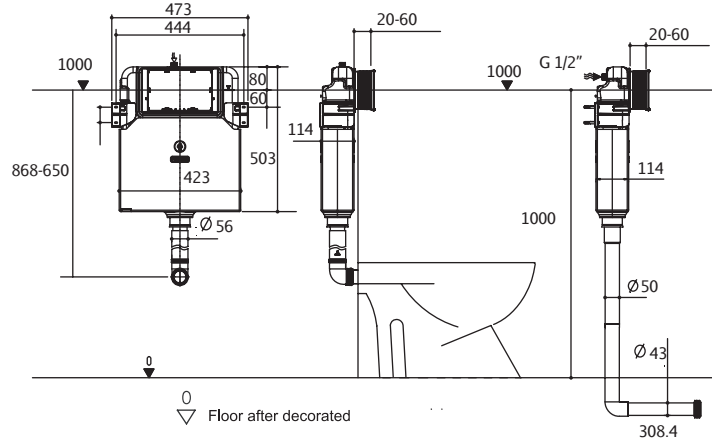

G3004DE

R&T Front Operated Dual Flush Conceal Cistern with Actuator (Half Frame)

Concealed Cistern

Water volume adjustment	Full flush	4.5L-7L
	Half flush	3L-5L
Actuator size : 245x165mm		Front push
Designed for wall-hung toilet Designed for floor mounted toilet or squat toilet		Applicable for solid walls and dry build up wall (plasterboard)

G3004109

Finish: Matte Chrome

Size: 245 x 165 x 9mm

G3004112

Finish: Black, White & Matte Chrome

Size: 245 x 165 x 9mm

G3004111

Finish: Black, White & Matte Chrome

Size: 245 x 165 x 9mm