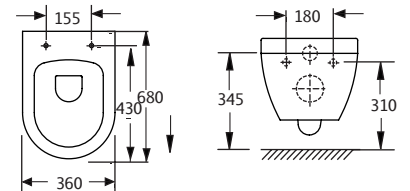

MV-202PS06

Close Coupled Water Closet Floor Mount P-Trap Pan Convertible to S-trap 6"

Water Tank with flushing system
UF seat cover with stainless steel hinges
3/4.5L dual flush cistern fittings

Size: 360x850x680mm