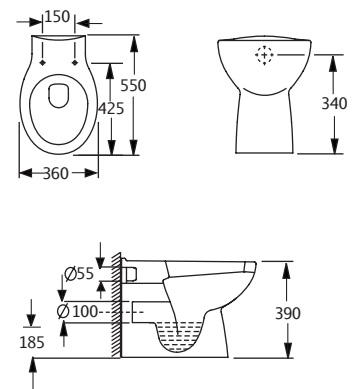

To complete, add-on a stainless steel towel bar and paper holder will make a chic and modern bathroom.

**GP-204S06**

**Close Coupled Water Closet  
Floor Mount 6" S-Trap Pan**

Water Tank with flushing system  
PP seat cover with ABS hinges  
3/4.5L dual flush cistern fittings  
WELS no.: WC-2017/021163  
Water Consumption:  
4.00 L (Full Flush)/ 2.70L (Reduced Flush)

Size: 360x780x645mm

**GP-204P07**

**Close Coupled Water Closet  
Floor Mount P-Trap Pan**

Water Tank with flushing system  
PP seat cover with ABS hinges  
3/4.5L dual flush cistern fittings

Size: 360x780x645mm

**GP-404P07-BTW**

**Back to Wall Toilet Bowl  
Floor Mount P-Trap Pan**

PP seat cover with ABS hinges  
3/4.5L dual flush cistern fittings

Size: 360x780x645mm