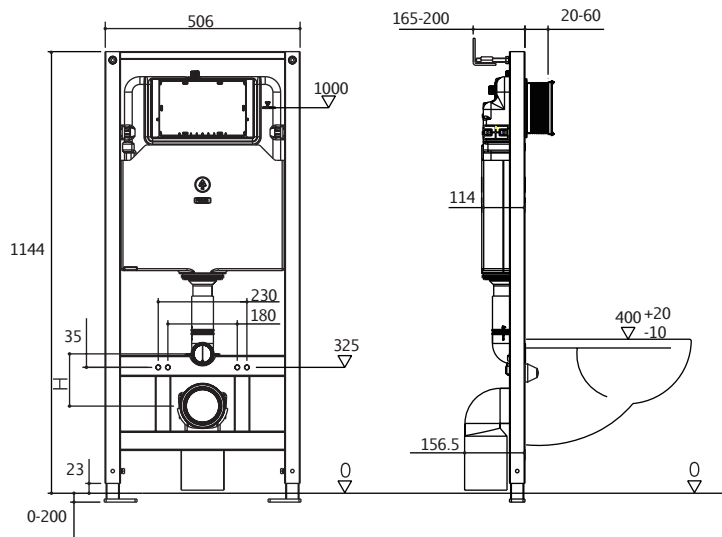

G3004A

R&T Front Operated Dual Flush Conceal Cistern with Actuator (Full Frame)

H=135 (Made to customer's request)

▽ Floor after decorated

Concealed Cistern

Water volume adjustment	Full flush	4.5L-7L
	Half flush	3L-5L
Actuator Size: 245x165mm		Front push
Designed for wall-hung toilet		Applicable for solid walls and dry build up wall (plasterboard)

Finish: Matte Chrome

Size: 245 x 165 x 9mm

Finish: Black, White & Matte Chrome

Size: 245 x 165 x 9mm

Finish: Black, White & Matte Chrome

Size: 245 x 165 x 9mm