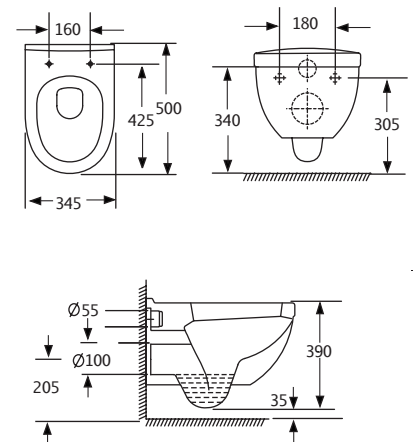

LM-403P07

Back to Wall Toilet Bowl Floor Mount P-Trap Pan

UF seat cover with stainless steel hinges
3/4.5L dual flush cistern fittings

Size: 345x770x700mm