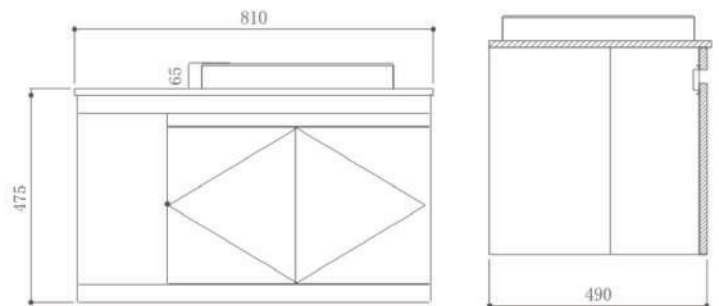

Rubine Model:  
**RBF-1495D4-BK**  
Color: Pearl Black

Rubine Model:  
**RBF-1495D4-WH**  
Color: Pearl White

Product Description	Cabinet Dimension	
90cm Stainless Steel Bathroom Cabinet - 2 doors + 2 drawers	Width	900mm
	Height	635mm
	Depth	500mm

80cm CABINET

Giro series was a very controversial piece of furniture when our creative director first drafted it; the complication to produce the characteristic curve at the corner was a challenging task at that time. But as round is the concept, we need the curve to match the round basin and the final piece was impeccable. Designed with 2 doors and a large storage compartment, it is definitely a timeless piece of furniture in your bathroom. To complete, choose a Rubine 1581D1S2 mirror cabinet to match this unique piece of furniture. Available in pearl black and white colour.

Rubine Model:  
**RBF-1685D2-BK**  
Color: Pearl Black

Rubine Model:  
**RBF-1685D2-WH**  
Color: Pearl White

Product Description	Cabinet Dimension	
	Width	810mm
	Height	540mm
80cm Stainless Steel Bathroom Cabinet - 2 doors	Depth	490mm