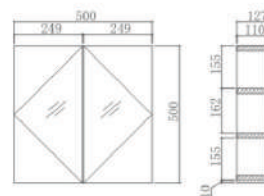

MIRROR CABINET

Rubine Model:
RMC-1250D20
Color: Pearl White/Pearl Black
Size:W500XH500XD130mm