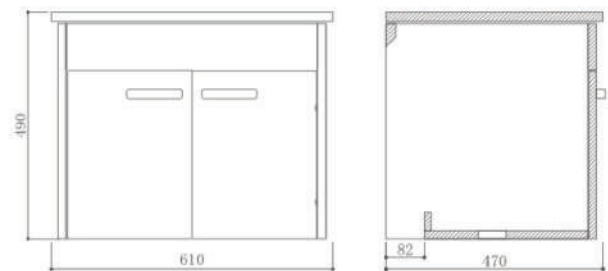

Product Description	Cabinet Dimension	
60cm Stainless Steel Bathroom Cabinet - 2 doors	Width	610mm
	Height	490mm
	Depth	470mm