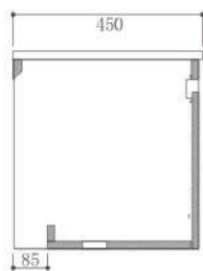

Product Description	Cabinet Dimension	
60cm Stainless Steel Bathroom Cabinet - 2 doors	Width	600mm
	Height	465mm
	Depth	450mm