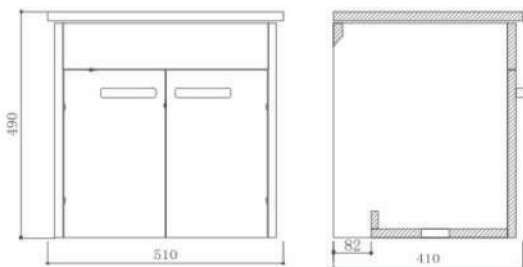

Product Description	Cabinet Dimension	
50cm Stainless Steel Bathroom Cabinet - 2 doors	Width	510mm
	Height	490mm
	Depth	410mm