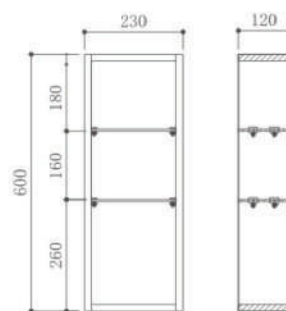

Rubine Model:
RMC-1033D10
Color: Pearl White/Pearl Black
Size: W330XH500XD130mm

Rubine Model:
RBS-4162-3
Color: Pearl White/Pearl Black