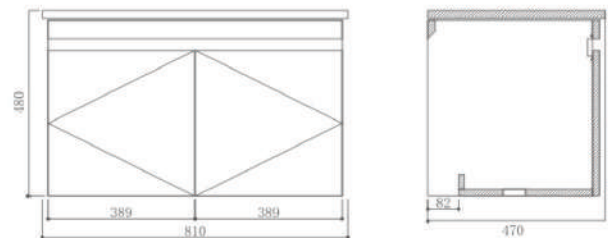

Rubine Model:  
**RBF-1685D2-BK**  
Color: Pearl Black

Rubine Model:  
**RBF-1685D2-WH**  
Color: Pearl White

Product Description	Cabinet Dimension	
	Width	810mm
	Height	540mm
80cm Stainless Steel Bathroom Cabinet - 2 doors	Depth	490mm

Rubine Model:  
**RBF-1384D2(I)-BK**  
Color: Pearl Black

Rubine Model:  
**RBF-1384D2(I)-WH**  
Color: Pearl White

Product Description	Cabinet Dimension	
80cm Stainless Steel Bathroom Cabinet - 2 doors	Width	810mm
	Height	480mm
	Depth	470mm