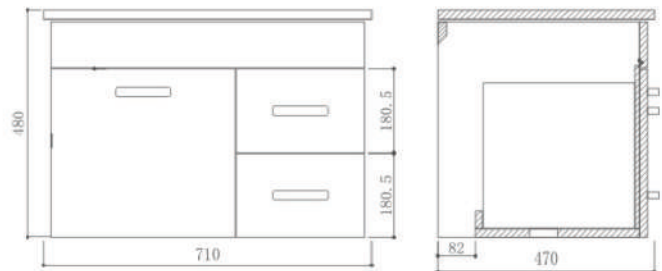

Rubine Model:  
**RBF-1384D2(I)-BK**  
Color: Pearl Black

Rubine Model:  
**RBF-1384D2(I)-WH**  
Color: Pearl White

Product Description	Cabinet Dimension	
80cm Stainless Steel Bathroom Cabinet - 2 doors	Width	810mm
	Height	480mm
	Depth	470mm

70cm CABINET

The vanity is a space to start and end your day. Personalize this grooming space with Rubine Tre series, a 70cm cabinet with 2 drawers and a side compartment, provides variable storage space for your toiletries and towels. Minimalist in design yet functional creates a new lightness in your bathroom. Available in pearl black and white colour.

Rubine Model:  
**RBF-1274D3-BK**  
Color: Pearl Black

Rubine Model:  
**RBF-1274D3-WH**  
Color: Pearl White

Product Description	Cabinet Dimension	
70cm Stainless Steel Bathroom Cabinet - 1 door + 2 drawers	Width	710mm
	Height	480mm
	Depth	470mm