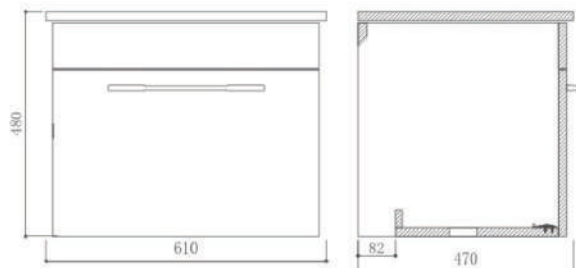

Rubine Model:  
**RBF-1064D2-BK**  
Color: Pearl Black

Rubine Model:  
**RBF-1064D2-WH**  
Color: Pearl White

Product Description	Cabinet Dimension	
60cm Stainless Steel Bathroom Cabinet - 2 doors	Width	610mm
	Height	490mm
	Depth	470mm

Rubine Model:  
**RBF-1764D2-BK**  
 Color: Pearl Black

Rubine Model:  
**RBF-1764D2-WH**  
 Color: Pearl White

Product Description	Cabinet Dimension	
60cm Stainless Steel Bathroom Cabinet - 2 doors	Width	600mm
	Height	465mm
	Depth	450mm

Rubine Model:  
**RBF-1164D1-BK**  
 Color: Pearl Black

Rubine Model:  
**RBF-1164D1-WH**  
 Color: Pearl White

Product Description	Cabinet Dimension	
60cm Stainless Steel Bathroom Cabinet - 1 doors	Width	610mm
	Height	480mm
	Depth	470mm

50cm CABINET

Small in size but big in performance. This new 50cm cabinet, Grande series, comes with a narrow edge ceramic basin that created a bigger washing area and 2 side-opening doors without handle increased the storage space. Add-on a mirror or mirror cabinet and a side shelf will create additional storage space. Either way, this coordinated luxury will make a chic and modern bathroom. Available in pearl black or pearl white colour.