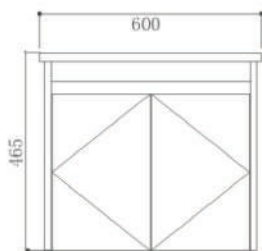

Product Description	Cabinet Dimension	
60cm Stainless Steel Bathroom Cabinet - 2 doors	Width	600mm
	Height	465mm
	Depth	450mm