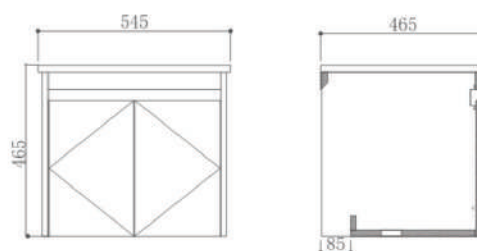

Product Description	Cabinet Dimension		
	50cm Stainless Steel Bathroom Cabinet - 2 doors	Width	545mm
Height		465mm	
Depth		450mm