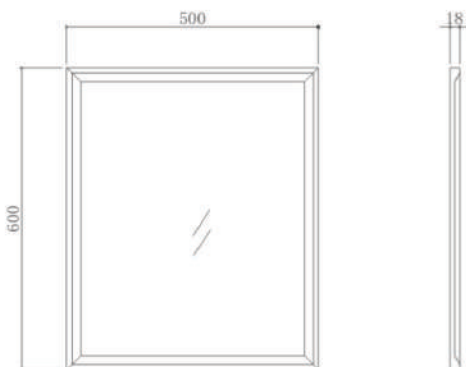

Rubine Model:
RBM-56101-BK
Color: Pearl Black
Vertical Installation

Product Description	Cabinet Dimension	
SS frame mirror Vertical / Horizontal mounting	Width	500/600mm
	Height	600/500mm
	Depth	18mm