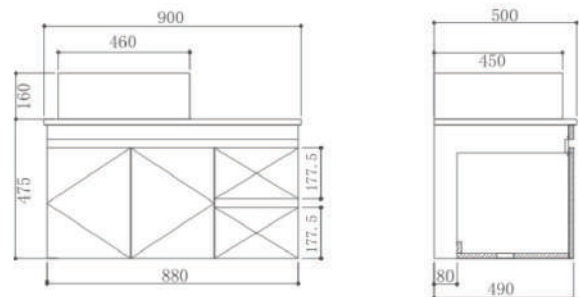

## 90cm CABINET

Shortage of storage space in your bathroom, a good solution is to install a Rubine 90cm cabinet – Icona series. It is a modern and contemporary piece of furniture that adds personality to any bathroom, comes with 2 drawers and a large storage compartment, it will meet the needs and demands of varying users, including large family. Merging quality materials and design, it brings together comfort and pleasure in the bathroom. Available in pearl black & white colour.

Rubine Model:  
**RBF-1495D4-BK**  
Color: Pearl Black

Rubine Model:  
**RBF-1495D4-WH**  
Color: Pearl White

Product Description	Cabinet Dimension	
90cm Stainless Steel Bathroom Cabinet - 2 doors + 2 drawers	Width	900mm
	Height	635mm
	Depth	500mm

Rubine Model:  
**RBF-1685D2-BK**  
Color: Pearl Black

Rubine Model:  
**RBF-1685D2-WH**  
Color: Pearl White

Product Description	Cabinet Dimension	
	Width	810mm
	Height	540mm
80cm Stainless Steel Bathroom Cabinet - 2 doors	Depth	490mm