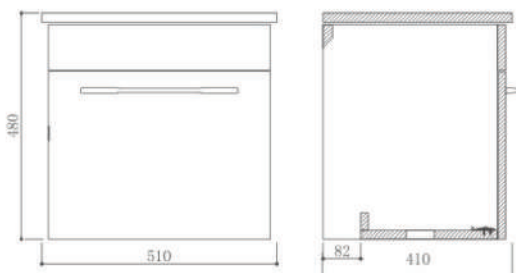

Rubine Model:  
**RBF-1054D2-BK**  
Color: Pearl Black

Rubine Model:  
**RBF-1054D2-WH**  
Color: Pearl White

Product Description	Cabinet Dimension	
50cm Stainless Steel Bathroom Cabinet - 2 doors	Width	510mm
	Height	490mm
	Depth	410mm

Rubine Model:  
**RBF-1154D1-BK**  
 Color: Pearl Black

Rubine Model:  
**RBF-1154D1-WH**  
 Color: Pearl White

Product Description	Cabinet Dimension	
50cm Stainless Steel Bathroom Cabinet - 1 doors	Width	510mm
	Height	480mm
	Depth	410mm

Product Description	Cabinet Dimension	
H60cm Stainless Steel 3 Layer Wall Shelf	Width	230mm
	Height	600mm
	Depth	120mm

Mirror Cabinet + 60cm shelf

Size: W630xH600xD140

Mirror + 60cm shelf

Size: W730xH600xD120