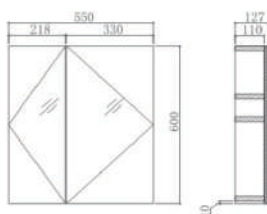

MIRROR CABINET

Rubine Model:
RMC-1355D15
Color: Pearl White/Pearl Black
Size:W550XH600XD130mm