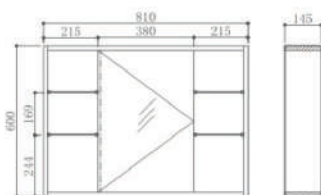

MIRROR CABINET

Rubine Model:
RMC-1581D1S2
Color: Pearl White/Pearl Black
Size:W810XH600XD145mm