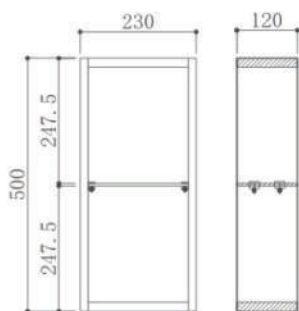

Rubine Model:  
**RBM-56101-BK**  
Color: Pearl Black  
Vertical Installation

Rubine Model:  
**RBM-56101-WH**  
Color: Pearl White  
Horizontal Installation

Product Description	Cabinet Dimension	
SS frame mirror Vertical / Horizontal mounting	Width	500/600mm
	Height	600/500mm
	Depth	18mm

We know your needs and we designed these 2-tier & 3 tier magical shelf. It can be installed vertically or horizontally and matches well with our mirror and mirror cabinet. Add-on as you like, matching colour, matching size, and increased your storage space.

Product Description	Cabinet Dimension	
H60cm Stainless Steel 3 Layer Wall Shelf	Width	230mm
	Height	600mm
	Depth	120mm

Mirror Cabinet + 60cm shelf

Size: W630xH600xD140

Mirror + 60cm shelf

Size: W730xH600xD120