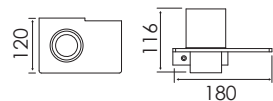

FLAT SERIES

FT-6504D - Double Robe Hook

FT-6509 - Towel Ring

FT-6506 - Soap Dish Holder

FT-6508 - Paper Holder

FT-6505 - Tumbler Holder

FT-6503 - Bath Shelf

FT-6511 - Toilet Brush Holder

FT-6501 - Single Towel Bar 24"

FT-6501L - Single Towel Bar 32"

FLAT series offers a stylish flat design with smooth, clean lines for your voguish bathroom. Easy to install with mounting bracket and screws. Made out of metal alloy which is of high resistance to corrosion. Electroplated matt finishing for a modern look. Available in Forest Grey and Matt Black colours.

Wide and flat surface with beautiful design to match any modern trends.