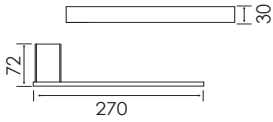

ZN-4409 - Towel Ring