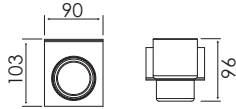

EASY SERIES

① EY-3804D - Double Robe Hook

② EY-3809 - Towel Ring

③ EY-3806 - Soap Dish Holder

④ EY-3808L - Paper Holder

⑤ EY-3805 - Tumbler Holder

⑥ EY-3811 - Toilet Brush Holder

⑦ EY-3801 - Single Towel Bar 24"

⑧ EY-3801L - Single Towel Bar 32"

EASY series. This simple design yet elegant bathroom accessories are perfect for DIYers. No drilling or tools are required during installation. Made out of metal alloy which is of high resistance to corrosion. Electroplated for a modern look. Available in Forest Grey and Matt Black colours.

Instant and affordable way to DIY your bathroom.

● Forest Grey

● Matt Black

3M

Loading