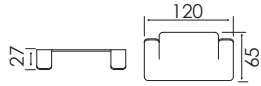

EASY SERIES

① EY-3804D - Double Robe Hook