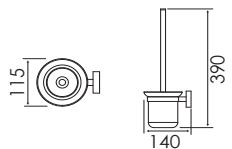

⑦ **GE-5211 - Toilet Brush Holder**