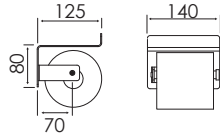

④ EY-3808L - Paper Holder

⑤ EY-3805 - Tumbler Holder