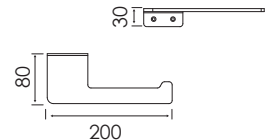

FT-6508 - Paper Holder

FT-6505 - Tumbler Holder