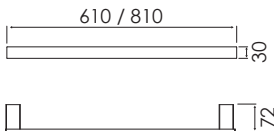

ZN-4401 - Single Towel Bar 24" ZN-4401L - Single Towel Bar 32"