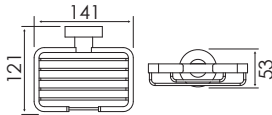

Solid, rounded aesthetic to suit any bathroom designs.

① **GE-5204D - Double Robe Hook**

② **GE-5209 - Towel Ring**

③ **GE-5206 - Soap Dish Holder**

④ **GE-5208L - Paper Holder**

⑤ **GE-5205 - Tumbler Holder**