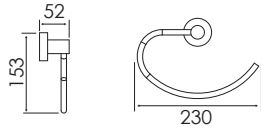

② **GE-5209 - Towel Ring**