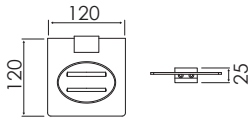

ZN-4406 - Soap Dish Holder