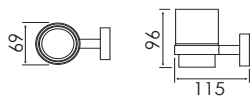

Solid, rounded aesthetic to suit any bathroom designs.

① **GE-5204D - Double Robe Hook**

② **GE-5209 - Towel Ring**

③ **GE-5206 - Soap Dish Holder**

④ **GE-5208L - Paper Holder**

⑤ **GE-5205 - Tumbler Holder**