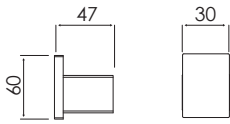

ZEN SERIES

ZN-4404 - Single Robe Hook