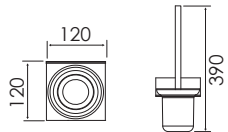

⑥ EY-3811 - Toilet Brush Holder

⑦ EY-3801 - Single Towel Bar 24"

⑧ EY-3801L - Single Towel Bar 32"