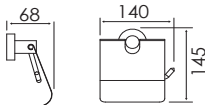

Solid, rounded aesthetic to suit any bathroom designs.

① **GE-5204D - Double Robe Hook**

② **GE-5209 - Towel Ring**

③ **GE-5206 - Soap Dish Holder**

④ **GE-5208L - Paper Holder**

⑤ **GE-5205 - Tumbler Holder**