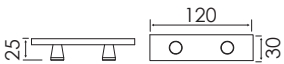

FLAT SERIES

FT-6504D - Double Robe Hook