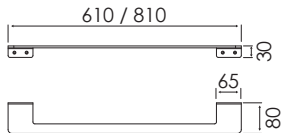

FT-6501 - Single Towel Bar 24"

FT-6501L - Single Towel Bar 32"