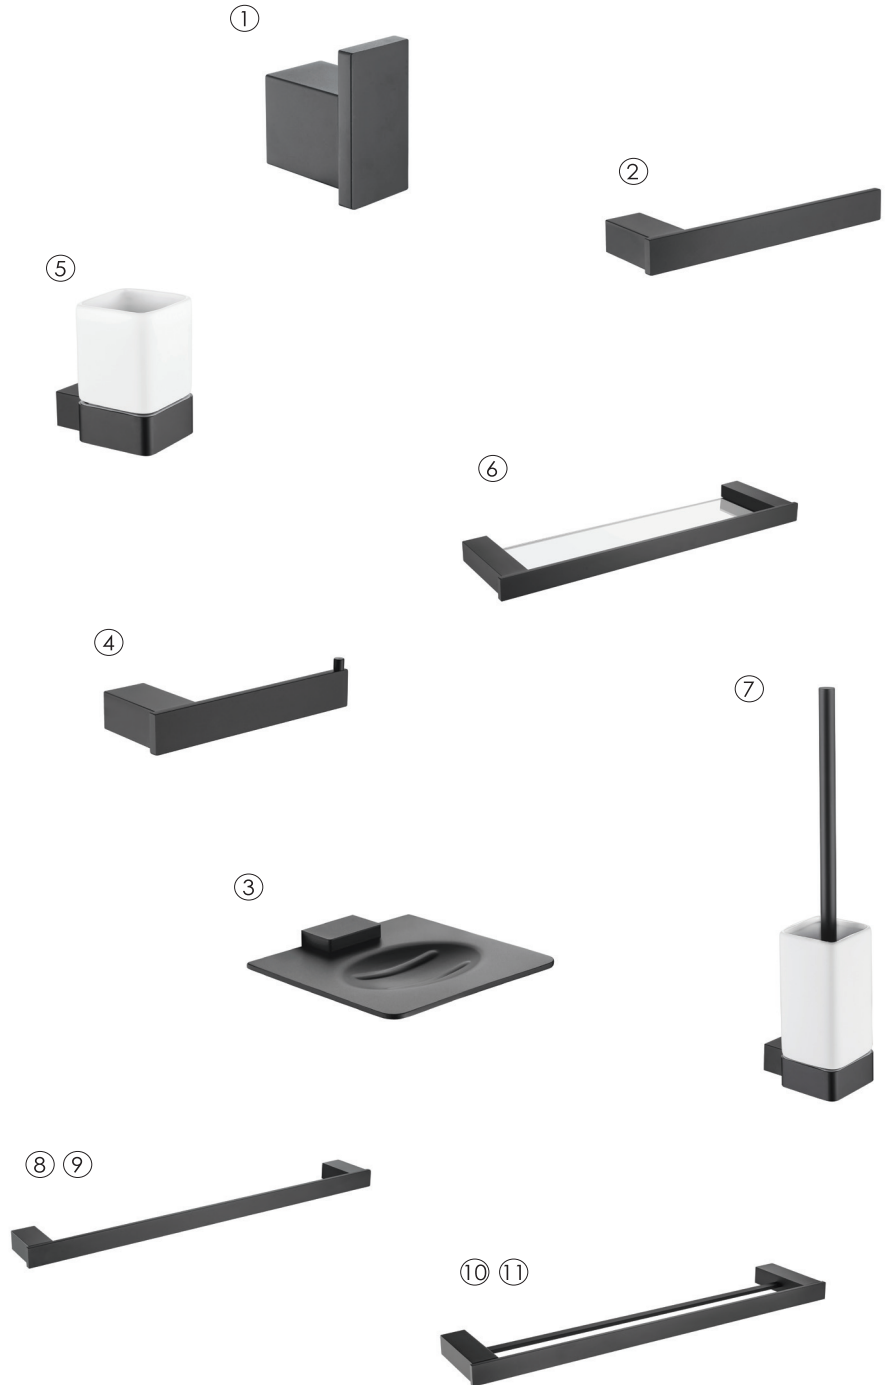

ZEN SERIES

ZN-4404 - Single Robe Hook

ZN-4409 - Towel Ring

ZN-4406 - Soap Dish Holder

ZN-4408 - Paper Holder

ZN-4405 - Tumbler Holder

ZN-4403 - Glass Shelf

ZN-4411 - Toilet Brush Holder

ZN-4401 - Single Towel Bar 24" ZN-4401L - Single Towel Bar 32"

ZN-4402 - Double Towel Bar 24" ZN-4402L - Double Towel Bar 32"

ZEN collection provides a timeless square design for contemporary bathroom setting. No visible screws make this collection uniquely elegant. Crafted out of metal alloy which is of high resistance to corrosion and with electroplated matt surface provides a classic look. Available in Matt Chrome and Matt Black colours.

A great way to complement a modern bathroom decoration.