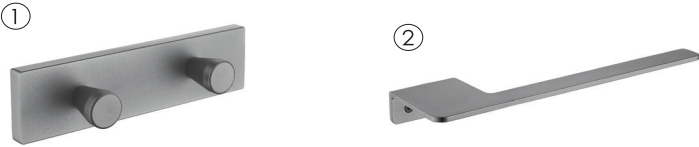

FLAT SERIES

FT-6504D - Double Robe Hook

FT-6509 - Towel Ring

FT-6506 - Soap Dish Holder

FT-6508 - Paper Holder

FT-6505 - Tumbler Holder

FT-6503 - Bath Shelf

FT-6511 - Toilet Brush Holder

FT-6501 - Single Towel Bar 24"

FT-6501L - Single Towel Bar 32"

FLAT series offers a stylish flat design with smooth, clean lines for your voguish bathroom. Easy to install with mounting bracket and screws. Made out of metal alloy which is of high resistance to corrosion. Electroplated matt finishing for a modern look. Available in Forest Grey and Matt Black colours.

Wide and flat surface with beautiful design to match any modern trends.