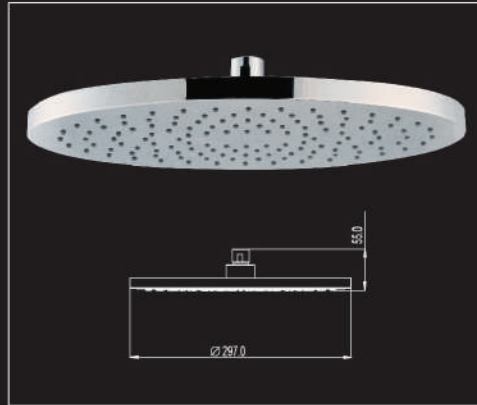

RSR-INOX-R8-CROMO-100-AF

Round Rain Shower
Hand Shower 3 F
Adjustable Upper Bracket
1.5M SS shower hose

RSR-CORA-AURA-401-FU

Round Rain Shower
Hand Shower 3 F
1.5M SS shower hose

RRS-NOVA(8'')

RRS-INOX-S8(8'')(10'')

RRS-APPLE(8x6'')

RRS-PASCOLO(8'')

RRS-LAZIO(9'')

RRS-CORA(8'')

RRS-STAGNO(9'')

RRS-OVALE(9'')

RRS-COSTA(10'')

RRS-ALFEO(10'')

RRS-INOX-R8(8'')(10'')

RRS-NEVE(9'')
GY,WH,GRN,2Functions

ARM

RSA-VAL-200S
200x25x25mm

RSA-VAL-300S
300x25x25mm

RSA-VAL-325R
325xdia22mm

RSA-HAL-420S
420x25x25mm

RSA-HAL-420R
420xdia22mm