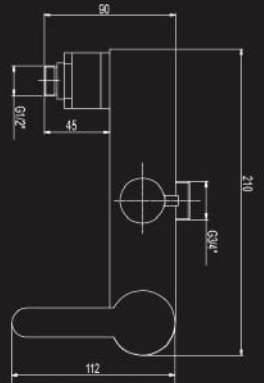

RSC-INOX-R8-3361R-AF

RRS-INOX-R8

CROMO 3F ABS

PICCOLI 3361R

PICCOLI 3361R2

A woman with her eyes closed and head tilted back is enjoying a shower. She is being showered by a large, circular rain showerhead. Water is falling in a steady stream from the showerhead. To the right, a handheld showerhead is visible, attached to a vertical chrome shower arm. The background is a light blue wall.