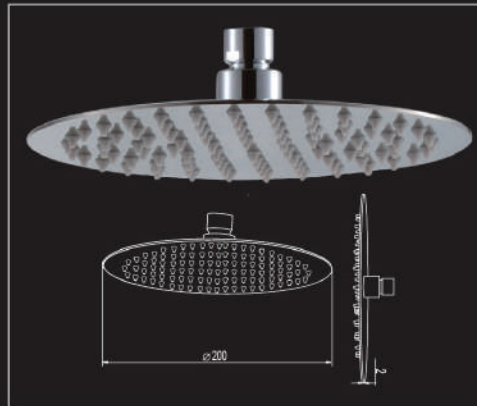

RSR-INOX-R8-CROMO-100-AF

Round Rain Shower
Hand Shower 3 F
Adjustable Upper Bracket
1.5M SS shower hose

RSR-CORA-AURA-401-FU

Round Rain Shower
Hand Shower 3 F
1.5M SS shower hose

RRS-NOVA(8'')

RRS-INOX-S8(8'')(10'')

RRS-APPLE(8x6'')

RRS-PASCOLO(8'')

RRS-LAZIO(9'')

RRS-CORA(8'')

RRS-STAGNO(9'')

RRS-OVALE(9'')

RRS-COSTA(10'')

RRS-ALFEO(10'')

RRS-INOX-R8(8'')(10'')

RRS-NEVE(9'')
GY,WH,GRN,2Functions

ARM

RSA-VAL-200S
200x25x25mm

RSA-VAL-300S
300x25x25mm

RSA-VAL-325R
325xdia22mm

RSA-HAL-420S
420x25x25mm

RSA-HAL-420R
420xdia22mm