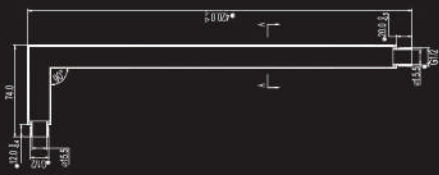

RRS-INOX-R8(8'')(10'')

RRS-NEVE(9'')
GY,WH,GRN,2Functions

ARM

RSA-VAL-200S
200x25x25mm

RSA-VAL-300S
300x25x25mm

RSA-VAL-325R
325xdia22mm

RSA-HAL-420S
420x25x25mm

RSA-HAL-420R
420xdia22mm