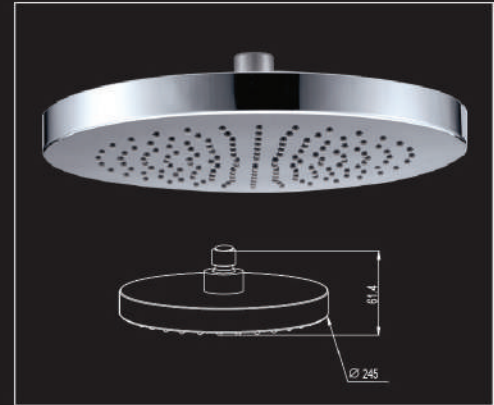

RSR-INOX-R8-CROMO-100-AF

Round Rain Shower
Hand Shower 3 F
Adjustable Upper Bracket
1.5M SS shower hose

RSR-CORA-AURA-401-FU

Round Rain Shower
Hand Shower 3 F
1.5M SS shower hose

RRS-NOVA(8'')

RRS-INOX-S8(8'')(10'')

RRS-APPLE(8x6'')

RRS-PASCOLO(8'')

RRS-LAZIO(9'')

RRS-CORA(8'')

RRS-STAGNO(9'')

RRS-OVALE(9'')

RRS-COSTA(10'')

RRS-ALFEO(10'')

RRS-INOX-R8(8'')(10'')

RRS-NEVE(9'')
GY,WH,GRN,2Functions

ARM

RSA-VAL-200S
200x25x25mm

RSA-VAL-300S
300x25x25mm

RSA-VAL-325R
325xdia22mm

RSA-HAL-420S
420x25x25mm

RSA-HAL-420R
420xdia22mm