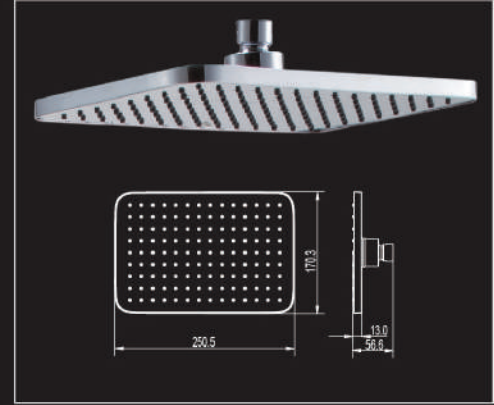

RSR-INOX-R8-CROMO-100-AF

Round Rain Shower
Hand Shower 3 F
Adjustable Upper Bracket
1.5M SS shower hose

RSR-CORA-AURA-401-FU

Round Rain Shower
Hand Shower 3 F
1.5M SS shower hose

RRS-NOVA(8'')

RRS-INOX-S8(8'')(10'')

RRS-APPLE(8x6'')

RRS-PASCOLO(8'')

RRS-LAZIO(9'')

RRS-CORA(8'')

RRS-STAGNO(9'')

RRS-OVALE(9'')

RRS-COSTA(10'')

RRS-ALFEO(10'')