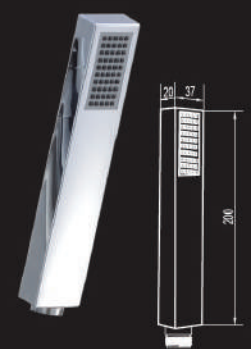

RSR-APPLE-FIATTA-240-AF

Rectangular Rain Shower
Hand Shower 1 F
Adjustable Upper Bracket
1.5M SS shower hose

RSR-NOVA-LUGO-302-AF

Square Rain Shower
Hand Shower 1 F
Adjustable Upper Bracket
1.5M SS shower hose

LUGO 1F ABS