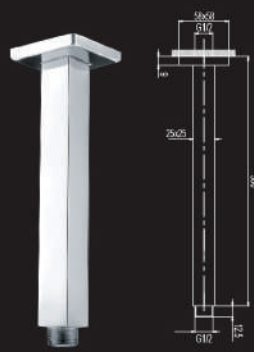

RRS-APPLE(8x6'')

RRS-PASCOLO(8'')

RRS-LAZIO(9'')

RRS-CORA(8'')

RRS-STAGNO(9'')

RRS-OVALE(9'')

RRS-COSTA(10'')

RRS-ALFEO(10'')

RRS-INOX-R8(8'')(10'')

RRS-NEVE(9'')
GY,WH,GRN,2Functions

ARM

RSA-VAL-200S
200x25x25mm

RSA-VAL-300S
300x25x25mm

RSA-VAL-325R
325xdia22mm

RSA-HAL-420S
420x25x25mm

RSA-HAL-420R
420xdia22mm