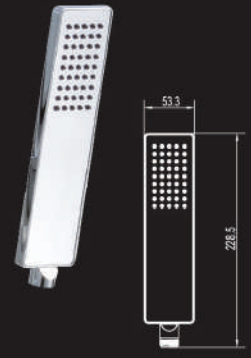

FIATTA 1F ABS