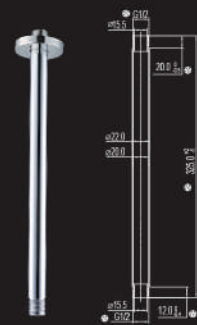

RRS-APPLE(8x6'')

RRS-PASCOLO(8'')

RRS-LAZIO(9'')

RRS-CORA(8'')

RRS-STAGNO(9'')

RRS-OVALE(9'')

RRS-COSTA(10'')

RRS-ALFEO(10'')

RRS-INOX-R8(8'')(10'')

RRS-NEVE(9'')
GY,WH,GRN,2Functions

ARM

RSA-VAL-200S
200x25x25mm

RSA-VAL-300S
300x25x25mm

RSA-VAL-325R
325xdia22mm

RSA-HAL-420S
420x25x25mm

RSA-HAL-420R
420xdia22mm