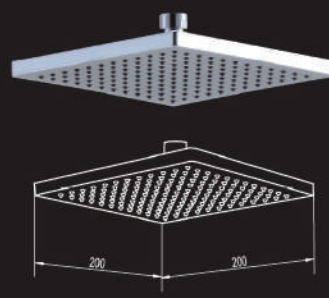

RSR-APPLE-FIATTA-240-AF

Rectangular Rain Shower
Hand Shower 1 F
Adjustable Upper Bracket
1.5M SS shower hose

RSR-NOVA-LUGO-302-AF

Square Rain Shower
Hand Shower 1 F
Adjustable Upper Bracket
1.5M SS shower hose