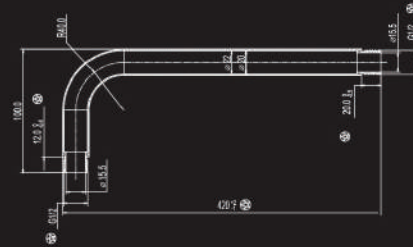

RRS-APPLE(8x6'')

RRS-PASCOLO(8'')

RRS-LAZIO(9'')

RRS-CORA(8'')

RRS-STAGNO(9'')

RRS-OVALE(9'')

RRS-COSTA(10'')

RRS-ALFEO(10'')

RRS-INOX-R8(8'')(10'')

RRS-NEVE(9'')
GY,WH,GRN,2Functions

ARM

RSA-VAL-200S
200x25x25mm

RSA-VAL-300S
300x25x25mm

RSA-VAL-325R
325xdia22mm

RSA-HAL-420S
420x25x25mm

RSA-HAL-420R
420xdia22mm