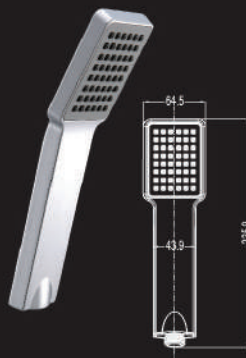

RSR-PASCOLO-COLLINA-131-FF

Square Rain Shower
Hand Shower 1 F
1.5M SS shower hose

RSR-INOX-S8-FIATTA-101-AF

Square Rain Shower
Hand Shower 1 F
Adjustable Upper Bracket
1.5M SS shower hose

COLLINA 1F