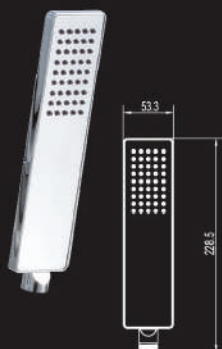

FIATTA 1F ABS