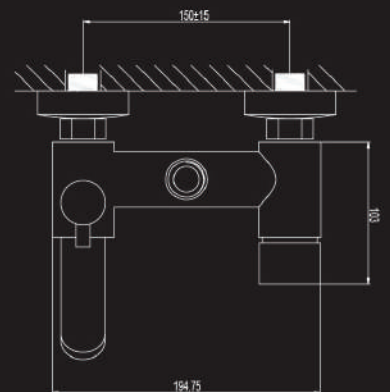

PICCOLI 3361R