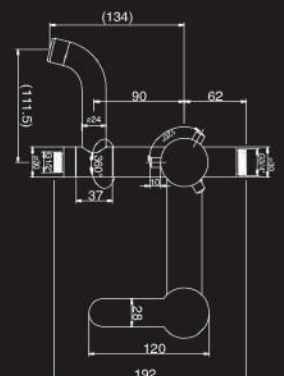

RSC-MODA-3960R-AF

RSC-VOGA-3961R-AF

PICCO 3960R

PICCO 3961R

RSR-APPLE-FIATTA-240-AF

Rectangular Rain Shower
 Hand Shower 1 F
 Adjustable Upper Bracket
 1.5M SS shower hose

RSR-NOVA-LUGO-302-AF

Square Rain Shower
 Hand Shower 1 F
 Adjustable Upper Bracket
 1.5M SS shower hose