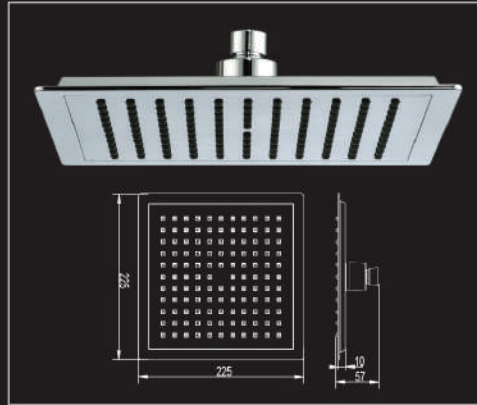

RSR-INOX-R8-CROMO-100-AF

Round Rain Shower
Hand Shower 3 F
Adjustable Upper Bracket
1.5M SS shower hose

RSR-CORA-AURA-401-FU

Round Rain Shower
Hand Shower 3 F
1.5M SS shower hose

RRS-NOVA(8'')

RRS-INOX-S8(8'')(10'')

RRS-APPLE(8x6'')

RRS-PASCOLO(8'')

RRS-LAZIO(9'')

RRS-CORA(8'')

RRS-STAGNO(9'')

RRS-OVALE(9'')

RRS-COSTA(10'')

RRS-ALFEO(10'')