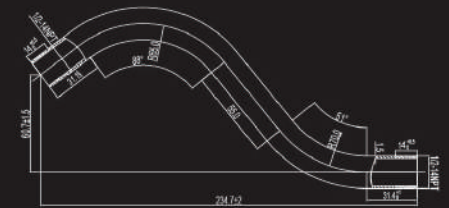

RRS-APPLE(8x6'')

RRS-PASCOLO(8'')

RRS-LAZIO(9'')

RRS-CORA(8'')

RRS-STAGNO(9'')

RRS-OVALE(9'')

RRS-COSTA(10'')

RRS-ALFEO(10'')

RRS-INOX-R8(8'')(10'')

RRS-NEVE(9'')
GY,WH,GRN,2Functions

ARM

RSA-VAL-200S
200x25x25mm

RSA-VAL-300S
300x25x25mm

RSA-VAL-325R
325xdia22mm

RSA-HAL-420S
420x25x25mm

RSA-HAL-420R
420xdia22mm