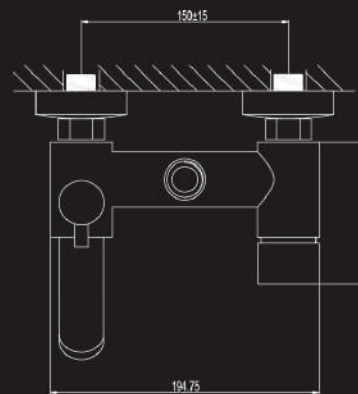

RSC-INOX-R8-3361R-AF

RRS-INOX-R8

CROMO 3F ABS

PICCOLI 3361R

PICCOLI 3361R2

A woman with her eyes closed and head tilted back is enjoying a shower. She is being showered by a large, circular rain showerhead. Water is falling in a steady stream from the showerhead. To the right, a handheld showerhead is visible, attached to a vertical chrome shower arm. The background is a light blue wall.