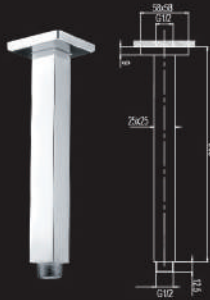

RRS-APPLE(8x6'')

RRS-PASCOLO(8'')

RRS-LAZIO(9'')

RRS-CORA(8'')

RRS-STAGNO(9'')

RRS-OVALE(9'')

RRS-COSTA(10'')

RRS-ALFEO(10'')

RRS-INOX-R8(8'')(10'')

RRS-NEVE(9'')
GY,WH,GRN,2Functions

ARM

RSA-VAL-200S
200x25x25mm

RSA-VAL-300S
300x25x25mm

RSA-VAL-325R
325xdia22mm

RSA-HAL-420S
420x25x25mm

RSA-HAL-420R
420xdia22mm