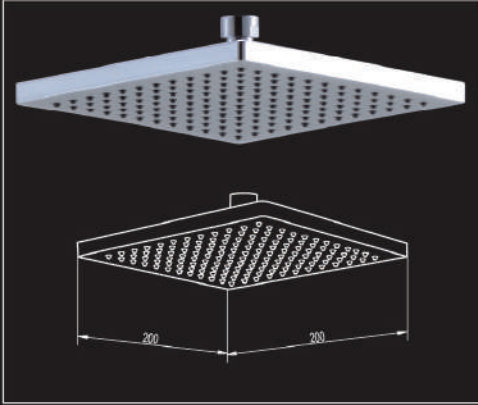

RRS-PASCOLO

COLLINA 1F

RRS-INOX-S8

FIATTA 1F ABS

RSR-OVALE-GOLA-501-AF

Round Rain Shower
 Hand Shower 5F
 Adjustable Upper Bracket
 1.5M SS shower hose

RSR-COSTA-LAGO-521-FG

Round Rain Shower
 Hand Shower 5F
 1.5M SS shower hose

RSR-INOX-R8-CROMO-100-AF

Round Rain Shower
Hand Shower 3 F
Adjustable Upper Bracket
1.5M SS shower hose

RSR-CORA-AURA-401-FU

Round Rain Shower
Hand Shower 3 F
1.5M SS shower hose

RRS-NOVA(8'')

RRS-INOX-S8(8'')(10'')