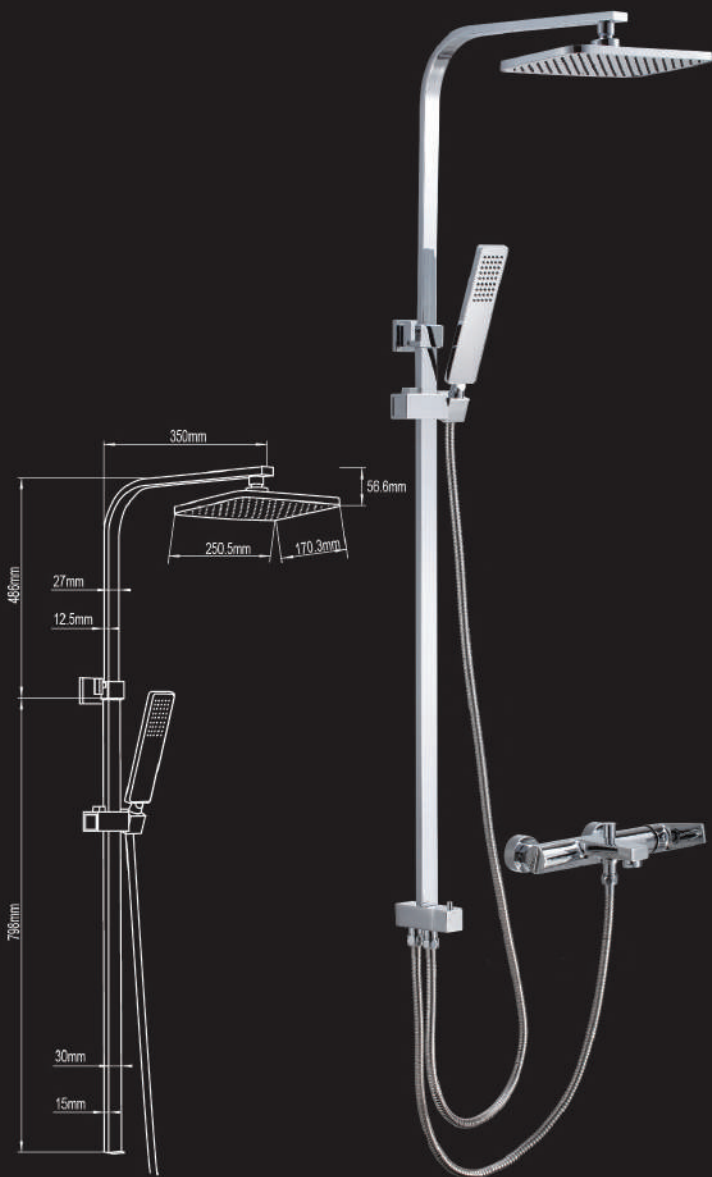

RSC-MODA-3960R-AF

RSC-VOGA-3961R-AF

PICCO 3960R

PICCO 3961R

RSR-APPLE-FIATTA-240-AF

Rectangular Rain Shower
 Hand Shower 1 F
 Adjustable Upper Bracket
 1.5M SS shower hose

RSR-NOVA-LUGO-302-AF

Square Rain Shower
 Hand Shower 1 F
 Adjustable Upper Bracket
 1.5M SS shower hose

RRS-APPLE

FIATTA 1F ABS

RRS-NOVA

LUGO 1F ABS

RSR-PASCOLO-COLLINA-131-FF

Square Rain Shower
Hand Shower 1 F
1.5M SS shower hose

RSR-INOX-S8-FIATTA-101-AF

Square Rain Shower
Hand Shower 1 F
Adjustable Upper Bracket
1.5M SS shower hose