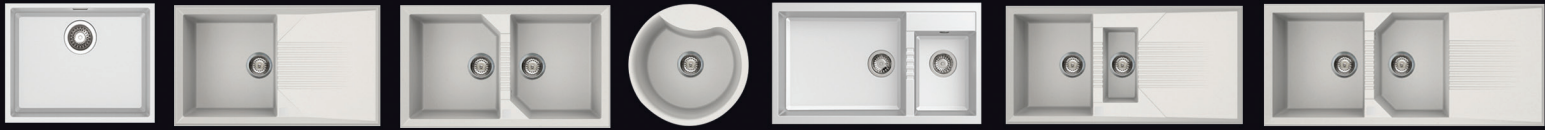

Rubine™
Indulge in the Aqua Lifestyle

METEOR Series

MADE IN ITALY

METEOR series, the latest collection of granite sinks by Rubine. Granite sink is made from natural granite, acrylic resin and manufactured through an exclusive technological system that helps in increasing the durability & hardness of the sink. Available in different designs, 1 bowl, 1 ¾ bowls, 2 bowls with or without drainer and comes with 6 colours will definitely provide choices for you to match your kitchen. What's more, there are different matching accessories to make your kitchen works lively....

PRODUCT FEATURES:

GUARANTEE HIGH QUALITY OF GRANITE SINKS

- * Ceramization process is a specific colouring process of the granite particle. The colouring is not only on the surface but in the entire mass of the particle through a firing process of 700°C which allows penetrating into the particular nucleus. This will help in resistance against whitening.
- * High resistance against thermal shock
- * High resistance against scratches
- * 40% lesser water absorption and enhance the resistance to bleaching