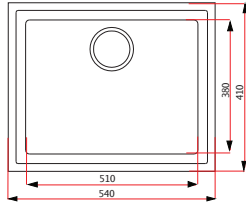

Cut Out Dimension

MEQ 820

- 2 Bowls
- L860 x W500 x D240mm
- Optional Accessories

1 2 3 4 5

Cut Out Dimension

MEQ 851

- 1 1/2 Bowls and 1 Drainer
- Reversible
- L1000 x W500 x D230 mm
- Optional Accessories :

4 5 8

Cut Out Dimension

MEQ 860-100

- 1 and 3/4/Bowls
- Reversible
- L1000 x W500 x D240mm
- Optional Accessories

1 2 3 4 5

Cut Out Dimension

MEQ 860-86R

- 1 and 3/4 Bowls
- L860 x W500 x D227mm
- Optional Accessories

3 4 5 8

Cut Out Dimension

MEQ 860-86L

- 1 and 3/4 Bowls
- L860 x W500 x D227mm
- Optional Accessories

2 5

Available Colours:

68 White-WH

73 Titanium-TI

- 1 Bowl Undermount
- L380 x W440 x D220mm
- Optional Accessories:

5 8

Cut Out Dimension

MEQ 810-54U

- 1 Bowl Undermount
- L540 x W410 x D220mm
- Optional Accessories:

5 8

Cut Out Dimension

MEQ 810-58U