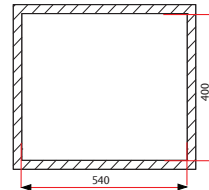

4 5 8

Cut Out Dimension

MEQ 860-100

- 1 and 3/4/Bowls
- Reversible
- L1000 x W500 x D240mm
- Optional Accessories

1 2 3 4 5

Cut Out Dimension

MEQ 860-86R

- 1 and 3/4 Bowls
- L860 x W500 x D227mm
- Optional Accessories

3 4 5 8

Cut Out Dimension

MEQ 860-86L

- 1 and 3/4 Bowls
- L860 x W500 x D227mm
- Optional Accessories

2 5

Available Colours:

68 White-WH

73 Titanium-TI

- 1 Bowl Undermount
- L380 x W440 x D220mm
- Optional Accessories:

5 8

Cut Out Dimension

MEQ 810-54U

- 1 Bowl Undermount
- L540 x W410 x D220mm
- Optional Accessories:

5 8

Cut Out Dimension

MEQ 810-58U

- 1 Bowl Undermount
- L585 x W440 x D220mm
- Optional Accessories:

5 8

Cut Out Dimension

MEQ 810-76U

- 1 Bowl Undermount
- L760 x W410 x D220mm
- Optional Accessories:

5 8

Cut Out Dimension

MEQ 820-82U