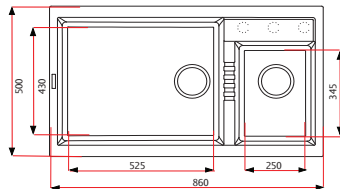

Cut Out Dimension

MEQ 820

- 2 Bowls
- L860 x W500 x D240mm
- Optional Accessories

1 2 3 4 5

Cut Out Dimension

MEQ 851

- 1 1/2 Bowls and 1 Drainer
- Reversible
- L1000 x W500 x D230 mm
- Optional Accessories :

1 2 3 5 9 10

Cut Out Dimension

MEQ 861

- 1 3/4 Bowls and 1 Drainer
- Reversible
- L1160 x W500 x D245/210mm
- Optional Accessories :

1 2 3 4 5 9

Cut Out Dimension

MEQ 860-86

- 1 and 3/4 Bowls
- Reversible
- L860 x W500 x D240 mm
- Optional Accessories

4 5 8

Cut Out Dimension

MEQ 860-100

- 1 and 3/4/Bowls
- Reversible
- L1000 x W500 x D240mm
- Optional Accessories

1 2 3 4 5

Cut Out Dimension

MEQ 860-86R

- 1 and 3/4 Bowls
- L860 x W500 x D227mm
- Optional Accessories

3 4 5 8

Cut Out Dimension

MEQ 860-86L

- 1 and 3/4 Bowls
- L860 x W500 x D227mm
- Optional Accessories

2 5

Available Colours:

68 White-WH

73 Titanium-TI