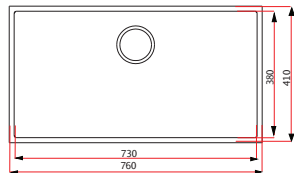

4 5 8

Cut Out Dimension

MEQ 860-100

- 1 and 3/4/Bowls
- Reversible
- L1000 x W500 x D240mm
- Optional Accessories

1 2 3 4 5

Cut Out Dimension

MEQ 860-86R

- 1 and 3/4 Bowls
- L860 x W500 x D227mm
- Optional Accessories

3 4 5 8

Cut Out Dimension

MEQ 860-86L

- 1 and 3/4 Bowls
- L860 x W500 x D227mm
- Optional Accessories

2 5

Available Colours:

68 White-WH

73 Titanium-TI

- 1 Bowl Undermount
- L380 x W440 x D220mm
- Optional Accessories:

5 8

Cut Out Dimension

MEQ 810-54U

- 1 Bowl Undermount
- L540 x W410 x D220mm
- Optional Accessories:

5 8

Cut Out Dimension

MEQ 810-58U

- 1 Bowl Undermount
- L585 x W440 x D220mm
- Optional Accessories:

5 8

Cut Out Dimension

MEQ 810-76U

- 1 Bowl Undermount
- L760 x W410 x D220mm
- Optional Accessories:

5 8

Cut Out Dimension

MEQ 820-82U