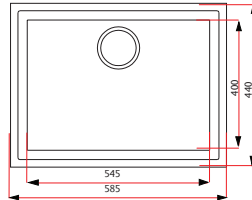

4 5 8

Cut Out Dimension

MEQ 860-100

- 1 and 3/4/Bowls
- Reversible
- L1000 x W500 x D240mm
- Optional Accessories

1 2 3 4 5

Cut Out Dimension

MEQ 860-86R

- 1 and 3/4 Bowls
- L860 x W500 x D227mm
- Optional Accessories

3 4 5 8

Cut Out Dimension

MEQ 860-86L

- 1 and 3/4 Bowls
- L860 x W500 x D227mm
- Optional Accessories

2 5

Available Colours:

68 White-WH

73 Titanium-TI

- 1 Bowl Undermount
- L380 x W440 x D220mm
- Optional Accessories:

5 8

Cut Out Dimension

MEQ 810-54U

- 1 Bowl Undermount
- L540 x W410 x D220mm
- Optional Accessories:

5 8

Cut Out Dimension

MEQ 810-58U

- 1 Bowl Undermount
- L585 x W440 x D220mm
- Optional Accessories:

5 8

Cut Out Dimension

MEQ 810-76U

- 1 Bowl Undermount
- L760 x W410 x D220mm
- Optional Accessories:

5 8

Cut Out Dimension

MEQ 820-82U