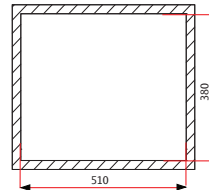

4 5 8

Cut Out Dimension

MEQ 860-100

- 1 and 3/4/Bowls
- Reversible
- L1000 x W500 x D240mm
- Optional Accessories

1 2 3 4 5

Cut Out Dimension

MEQ 860-86R

- 1 and 3/4 Bowls
- L860 x W500 x D227mm
- Optional Accessories

3 4 5 8

Cut Out Dimension

MEQ 860-86L

- 1 and 3/4 Bowls
- L860 x W500 x D227mm
- Optional Accessories

2 5

Available Colours:

68 White-WH

73 Titanium-TI

- 1 Bowl Undermount
- L380 x W440 x D220mm
- Optional Accessories:

5 8

Cut Out Dimension

MEQ 810-54U

- 1 Bowl Undermount
- L540 x W410 x D220mm
- Optional Accessories:

5 8

Cut Out Dimension

MEQ 810-58U