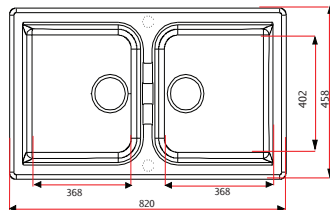

3 4 5 8

Cut Out Dimension

MEQ 860-86L

- 1 and 3/4 Bowls
- L860 x W500 x D227mm
- Optional Accessories

2 5

Available Colours:

68 White-WH

73 Titanium-TI

- 1 Bowl Undermount
- L380 x W440 x D220mm
- Optional Accessories:

5 8

Cut Out Dimension

MEQ 810-54U

- 1 Bowl Undermount
- L540 x W410 x D220mm
- Optional Accessories:

5 8

Cut Out Dimension

MEQ 810-58U

- 1 Bowl Undermount
- L585 x W440 x D220mm
- Optional Accessories:

5 8

Cut Out Dimension

MEQ 810-76U

- 1 Bowl Undermount
- L760 x W410 x D220mm
- Optional Accessories:

5 8

Cut Out Dimension

MEQ 820-82U

- 2 Bowls Undermount
- L820 X W458 X D225mm
- Optional Accessories :

3 5

Cut Out Dimension

MEQ 860-86U

- 1 3/4 Bowls Undermount
- Reversible
- L860 x W461 x D245mm
- Optional Accessories :

3 5 8

1

MEQ - CBP 01
Polyethylene
Chopping Board
L490 X W323mm