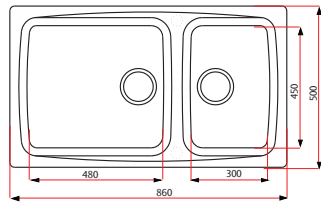

Cut Out Dimension

MEQ 820

- 2 Bowls
- L860 x W500 x D240mm
- Optional Accessories

1 2 3 4 5

Cut Out Dimension

MEQ 851

- 1 1/2 Bowls and 1 Drainer
- Reversible
- L1000 x W500 x D230 mm
- Optional Accessories :

1 2 3 5 9 10

Cut Out Dimension

MEQ 861

- 1 3/4 Bowls and 1 Drainer
- Reversible
- L1160 x W500 x D245/210mm
- Optional Accessories :

1 2 3 4 5 9

Cut Out Dimension

MEQ 860-86

- 1 and 3/4 Bowls
- Reversible
- L860 x W500 x D240 mm
- Optional Accessories

4 5 8

Cut Out Dimension

MEQ 860-100

- 1 and 3/4/Bowls
- Reversible
- L1000 x W500 x D240mm
- Optional Accessories

1 2 3 4 5

Cut Out Dimension

MEQ 860-86R

- 1 and 3/4 Bowls
- L860 x W500 x D227mm
- Optional Accessories

3 4 5 8

Cut Out Dimension

MEQ 860-86L

- 1 and 3/4 Bowls
- L860 x W500 x D227mm
- Optional Accessories

2 5

Available Colours:

68 White-WH

73 Titanium-TI