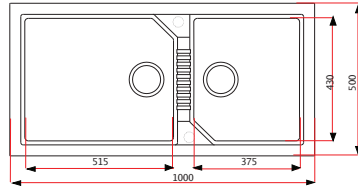

Cut Out Dimension

MEQ 820

- 2 Bowls
- L860 x W500 x D240mm
- Optional Accessories

1 2 3 4 5

Cut Out Dimension

MEQ 851

- 1 1/2 Bowls and 1 Drainer
- Reversible
- L1000 x W500 x D230 mm
- Optional Accessories :

1 2 3 5 9 10

Cut Out Dimension

MEQ 861

- 1 3/4 Bowls and 1 Drainer
- Reversible
- L1160 x W500 x D245/210mm
- Optional Accessories :

1 2 3 4 5 9

Cut Out Dimension

MEQ 860-86

- 1 and 3/4 Bowls
- Reversible
- L860 x W500 x D240 mm
- Optional Accessories

4 5 8

Cut Out Dimension

MEQ 860-100

- 1 and 3/4/Bowls
- Reversible
- L1000 x W500 x D240mm
- Optional Accessories

1 2 3 4 5

Cut Out Dimension

MEQ 860-86R

- 1 and 3/4 Bowls
- L860 x W500 x D227mm
- Optional Accessories

3 4 5 8

Cut Out Dimension

MEQ 860-86L

- 1 and 3/4 Bowls
- L860 x W500 x D227mm
- Optional Accessories

2 5

Available Colours:

68 White-WH

73 Titanium-TI