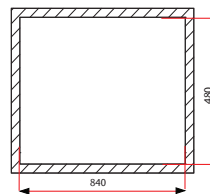

Cut Out Dimension

MEQ 820

- 2 Bowls
- L860 x W500 x D240mm
- Optional Accessories

1 2 3 4 5

Cut Out Dimension

MEQ 851

- 1 1/2 Bowls and 1 Drainer
- Reversible
- L1000 x W500 x D230 mm
- Optional Accessories :

1 2 3 5 9 10

Cut Out Dimension

MEQ 861

- 1 3/4 Bowls and 1 Drainer
- Reversible
- L1160 x W500 x D245/210mm
- Optional Accessories :

1 2 3 4 5 9

Cut Out Dimension

MEQ 860-86

- 1 and 3/4 Bowls
- Reversible
- L860 x W500 x D240 mm
- Optional Accessories

4 5 8

Cut Out Dimension

MEQ 860-100

- 1 and 3/4/Bowls
- Reversible
- L1000 x W500 x D240mm
- Optional Accessories

1 2 3 4 5

Cut Out Dimension

MEQ 860-86R

- 1 and 3/4 Bowls
- L860 x W500 x D227mm
- Optional Accessories

3 4 5 8

Cut Out Dimension

MEQ 860-86L

- 1 and 3/4 Bowls
- L860 x W500 x D227mm
- Optional Accessories

2 5

Available Colours:

68 White-WH

73 Titanium-TI