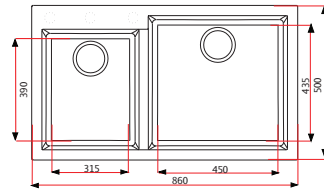

Cut Out Dimension

MEQ 820

- 2 Bowls
- L860 x W500 x D240mm
- Optional Accessories

1 2 3 4 5

Cut Out Dimension

MEQ 851

- 1 1/2 Bowls and 1 Drainer
- Reversible
- L1000 x W500 x D230 mm
- Optional Accessories :

1 2 3 5 9 10

Cut Out Dimension

MEQ 861

- 1 3/4 Bowls and 1 Drainer
- Reversible
- L1160 x W500 x D245/210mm
- Optional Accessories :

1 2 3 4 5 9

Cut Out Dimension

MEQ 860-86

- 1 and 3/4 Bowls
- Reversible
- L860 x W500 x D240 mm
- Optional Accessories

4 5 8

Cut Out Dimension

MEQ 860-100

- 1 and 3/4/Bowls
- Reversible
- L1000 x W500 x D240mm
- Optional Accessories

1 2 3 4 5

Cut Out Dimension

MEQ 860-86R

- 1 and 3/4 Bowls
- L860 x W500 x D227mm
- Optional Accessories

3 4 5 8

Cut Out Dimension

MEQ 860-86L

- 1 and 3/4 Bowls
- L860 x W500 x D227mm
- Optional Accessories

2 5

Available Colours:

68 White-WH

73 Titanium-TI