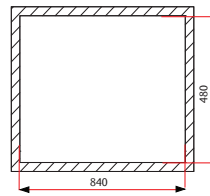

Cut Out Dimension

MEQ 820

- 2 Bowls
- L860 x W500 x D240mm
- Optional Accessories

1 2 3 4 5

Cut Out Dimension

MEQ 851

- 1 1/2 Bowls and 1 Drainer
- Reversible
- L1000 x W500 x D230 mm
- Optional Accessories :

1 2 3 5 9 10

Cut Out Dimension

MEQ 861

- 1 3/4 Bowls and 1 Drainer
- Reversible
- L1160 x W500 x D245/210mm
- Optional Accessories :

1 2 3 4 5 9

Cut Out Dimension

MEQ 860-86

- 1 and 3/4 Bowls
- Reversible
- L860 x W500 x D240 mm
- Optional Accessories

4 5 8

Cut Out Dimension

MEQ 860-100

- 1 and 3/4/Bowls
- Reversible
- L1000 x W500 x D240mm
- Optional Accessories

1 2 3 4 5

Cut Out Dimension

MEQ 860-86R

- 1 and 3/4 Bowls
- L860 x W500 x D227mm
- Optional Accessories

3 4 5 8

Cut Out Dimension

MEQ 860-86L

- 1 and 3/4 Bowls
- L860 x W500 x D227mm
- Optional Accessories

2 5

Available Colours:

68 White-WH

73 Titanium-TI