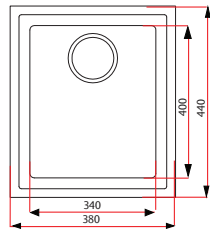

Undermount