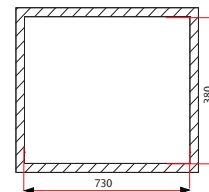

4 5 8

Cut Out Dimension

MEQ 860-100

- 1 and 3/4/Bowls
- Reversible
- L1000 x W500 x D240mm
- Optional Accessories

1 2 3 4 5

Cut Out Dimension

MEQ 860-86R

- 1 and 3/4 Bowls
- L860 x W500 x D227mm
- Optional Accessories

3 4 5 8

Cut Out Dimension

MEQ 860-86L

- 1 and 3/4 Bowls
- L860 x W500 x D227mm
- Optional Accessories

2 5

Available Colours:

68 White-WH

73 Titanium-TI

- 1 Bowl Undermount
- L380 x W440 x D220mm
- Optional Accessories:

5 8

Cut Out Dimension

MEQ 810-54U

- 1 Bowl Undermount
- L540 x W410 x D220mm
- Optional Accessories:

5 8

Cut Out Dimension

MEQ 810-58U

- 1 Bowl Undermount
- L585 x W440 x D220mm
- Optional Accessories:

5 8

Cut Out Dimension

MEQ 810-76U

- 1 Bowl Undermount
- L760 x W410 x D220mm
- Optional Accessories:

5 8

Cut Out Dimension

MEQ 820-82U