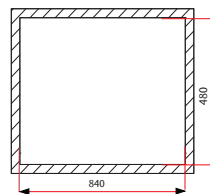

Cut Out Dimension

MEQ 820

- 2 Bowls
- L860 x W500 x D240mm
- Optional Accessories

1 2 3 4 5

Cut Out Dimension

MEQ 851

- 1 1/2 Bowls and 1 Drainer
- Reversible
- L1000 x W500 x D230 mm
- Optional Accessories :

1 2 3 5 9 10

Cut Out Dimension

MEQ 861

- 1 3/4 Bowls and 1 Drainer
- Reversible
- L1160 x W500 x D245/210mm
- Optional Accessories :

1 2 3 4 5 9

Cut Out Dimension

MEQ 860-86

- 1 and 3/4 Bowls
- Reversible
- L860 x W500 x D240 mm
- Optional Accessories

4 5 8

Cut Out Dimension

MEQ 860-100

- 1 and 3/4/Bowls
- Reversible
- L1000 x W500 x D240mm
- Optional Accessories

1 2 3 4 5

Cut Out Dimension

MEQ 860-86R

- 1 and 3/4 Bowls
- L860 x W500 x D227mm
- Optional Accessories

3 4 5 8

Cut Out Dimension

MEQ 860-86L

- 1 and 3/4 Bowls
- L860 x W500 x D227mm
- Optional Accessories

2 5

Available Colours:

68 White-WH

73 Titanium-TI