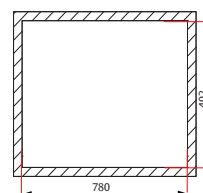

3 4 5 8

Cut Out Dimension

MEQ 860-86L

- 1 and 3/4 Bowls
- L860 x W500 x D227mm
- Optional Accessories

2 5

Available Colours:

68 White-WH

73 Titanium-TI

- 1 Bowl Undermount
- L380 x W440 x D220mm
- Optional Accessories:

5 8

Cut Out Dimension

MEQ 810-54U

- 1 Bowl Undermount
- L540 x W410 x D220mm
- Optional Accessories:

5 8

Cut Out Dimension

MEQ 810-58U

- 1 Bowl Undermount
- L585 x W440 x D220mm
- Optional Accessories:

5 8

Cut Out Dimension

MEQ 810-76U

- 1 Bowl Undermount
- L760 x W410 x D220mm
- Optional Accessories:

5 8

Cut Out Dimension

MEQ 820-82U

- 2 Bowls Undermount
- L820 X W458 X D225mm
- Optional Accessories :

3 5

Cut Out Dimension

MEQ 860-86U

- 1 3/4 Bowls Undermount
- Reversible
- L860 x W461 x D245mm
- Optional Accessories :

3 5 8

1

MEQ - CBP 01
Polyethylene
Chopping Board
L490 X W323mm