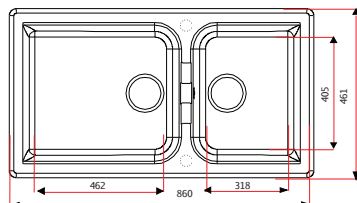

3 4 5 8

Cut Out Dimension

MEQ 860-86L

- 1 and 3/4 Bowls
- L860 x W500 x D227mm
- Optional Accessories

2 5

Available Colours:

68 White-WH

73 Titanium-TI

- 1 Bowl Undermount
- L380 x W440 x D220mm
- Optional Accessories:

5 8

Cut Out Dimension

MEQ 810-54U

- 1 Bowl Undermount
- L540 x W410 x D220mm
- Optional Accessories:

5 8

Cut Out Dimension

MEQ 810-58U

- 1 Bowl Undermount
- L585 x W440 x D220mm
- Optional Accessories:

5 8

Cut Out Dimension

MEQ 810-76U

- 1 Bowl Undermount
- L760 x W410 x D220mm
- Optional Accessories:

5 8

Cut Out Dimension

MEQ 820-82U

- 2 Bowls Undermount
- L820 X W458 X D225mm
- Optional Accessories :

3 5

Cut Out Dimension

MEQ 860-86U

- 1 3/4 Bowls Undermount
- Reversible
- L860 x W461 x D245mm
- Optional Accessories :

3 5 8

1

MEQ - CBP 01
Polyethylene
Chopping Board
L490 X W323mm