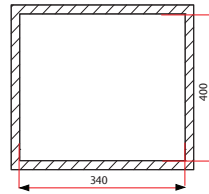

Cut Out Dimension

MEQ 810-38U

- 1 Bowl Undermount
- L380 x W440 x D220mm
- Optional Accessories:

5 8