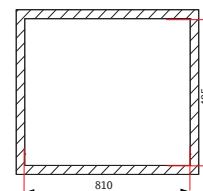

Cut Out Dimension