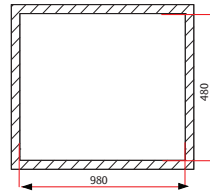

Cut Out Dimension

MEQ 820

- 2 Bowls
- L860 x W500 x D240mm
- Optional Accessories

1 2 3 4 5

Cut Out Dimension

MEQ 851

- 1 1/2 Bowls and 1 Drainer
- Reversible
- L1000 x W500 x D230 mm
- Optional Accessories :

1 2 3 5 9 10

Cut Out Dimension

MEQ 861

- 1 3/4 Bowls and 1 Drainer
- Reversible
- L1160 x W500 x D245/210mm
- Optional Accessories :

1 2 3 4 5 9

Cut Out Dimension

MEQ 860-86

- 1 and 3/4 Bowls
- Reversible
- L860 x W500 x D240 mm
- Optional Accessories

4 5 8

Cut Out Dimension

MEQ 860-100

- 1 and 3/4/Bowls
- Reversible
- L1000 x W500 x D240mm
- Optional Accessories

1 2 3 4 5

Cut Out Dimension

MEQ 860-86R

- 1 and 3/4 Bowls
- L860 x W500 x D227mm
- Optional Accessories

3 4 5 8

Cut Out Dimension

MEQ 860-86L

- 1 and 3/4 Bowls
- L860 x W500 x D227mm
- Optional Accessories

2 5

Available Colours:

68 White-WH

73 Titanium-TI