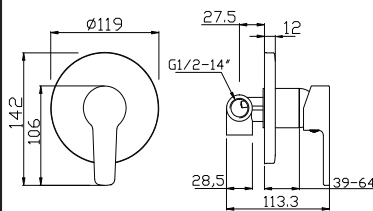

2443

Type of product :Sink mixer
 Body :35mm
 Water efficiency :3 ticks (excellent)
 Registration Nos :SKT/BT-2012/010280
 Water consumption :3.90 litres/min

2444

Type of product :Sink mixer
 Body :35mm
 Water efficiency :3 ticks (excellent)
 Registration Nos :SKT/BT-2012/010281
 Water consumption :3.90 litres/min

2444-C

Type of product :Sink cold tap
 Body :35mm
 Water efficiency :3 ticks (excellent)
 Registration Nos :SKT/BT-2012/010283
 Water consumption :3.90 litres/min

2460

Type of product :Shower mixer
 Body :35mm
 Water efficiency :2 ticks (very good)
 Registration Nos :SHT-2012/009725
 Water consumption :6.10 litres/min

2461

Type of product :Bath mixer
 Body :35mm
 Water efficiency :2 ticks (very good)
 Registration Nos :SHT-2012/009724
 Water consumption :5.90 litres/min

2468

Type of product :Concealed Shower mixer
 Body :35mm
 Water efficiency :Not required to submit
 Registration Nos :under the WMELS
 Water consumption :Nil

2469

Type of product :Concealed Bath mixer
 Body :35mm
 Water efficiency : Not required to submit
 Registration Nos : under the MWELS
 Water consumption : Nil

www.rubine.it

Rubine S.r.l
Via Ponchielli 26
10024 Moncalieri
Torino/Italy
Email: enquiries@rubine.it