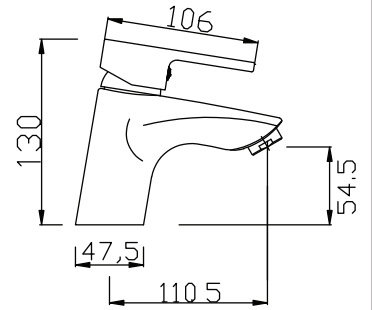

2443

Type of product :Sink mixer
 Body :35mm
 Water efficiency :3 ticks (excellent)
 Registration Nos :SKT/BT-2012/010280
 Water consumption :3.90 litres/min

2444

Type of product :Sink mixer
 Body :35mm
 Water efficiency :3 ticks (excellent)
 Registration Nos :SKT/BT-2012/010281
 Water consumption :3.90 litres/min

2444-C

Type of product :Sink cold tap
 Body :35mm
 Water efficiency :3 ticks (excellent)
 Registration Nos :SKT/BT-2012/010283
 Water consumption :3.90 litres/min

2460

Type of product :Shower mixer
 Body :35mm
 Water efficiency :2 ticks (very good)
 Registration Nos :SHT-2012/009725
 Water consumption :6.10 litres/min

2461

Type of product :Bath mixer
 Body :35mm
 Water efficiency :2 ticks (very good)
 Registration Nos :SHT-2012/009724
 Water consumption :5.90 litres/min

2468

Type of product :Concealed Shower mixer
 Body :35mm
 Water efficiency :Not required to submit
 Registration Nos :under the WMELS
 Water consumption :Nil

2469

Type of product :Concealed Bath mixer
 Body :35mm
 Water efficiency : Not required to submit
 Registration Nos : under the MWELS
 Water consumption : Nil

www.rubine.it

Rubine S.r.l
Via Ponchielli 26
10024 Moncalieri
Torino/Italy
Email: enquiries@rubine.it