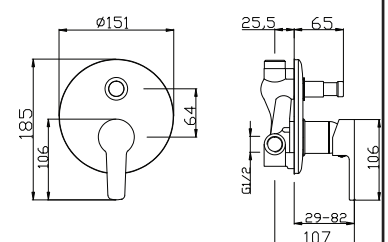

2443

Type of product :Sink mixer
 Body :35mm
 Water efficiency :3 ticks (excellent)
 Registration Nos :SKT/BT-2012/010280
 Water consumption :3.90 litres/min

2444

Type of product :Sink mixer
 Body :35mm
 Water efficiency :3 ticks (excellent)
 Registration Nos :SKT/BT-2012/010281
 Water consumption :3.90 litres/min

2444-C

Type of product :Sink cold tap
 Body :35mm
 Water efficiency :3 ticks (excellent)
 Registration Nos :SKT/BT-2012/010283
 Water consumption :3.90 litres/min

2460

Type of product :Shower mixer
 Body :35mm
 Water efficiency :2 ticks (very good)
 Registration Nos :SHT-2012/009725
 Water consumption :6.10 litres/min

2461

Type of product :Bath mixer
 Body :35mm
 Water efficiency :2 ticks (very good)
 Registration Nos :SHT-2012/009724
 Water consumption :5.90 litres/min

2468

Type of product :Concealed Shower mixer
 Body :35mm
 Water efficiency :Not required to submit
 Registration Nos :under the WMELS
 Water consumption :Nil

2469

Type of product :Concealed Bath mixer
 Body :35mm
 Water efficiency : Not required to submit
 Registration Nos : under the MWELS
 Water consumption : Nil

www.rubine.it

Rubine S.r.l
Via Ponchielli 26
10024 Moncalieri
Torino/Italy
Email: enquiries@rubine.it