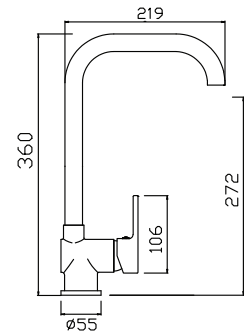

2443

Type of product :Sink mixer
 Body :35mm
 Water efficiency :3 ticks (excellent)
 Registration Nos :SKT/BT-2012/010280
 Water consumption :3.90 litres/min

2444

Type of product :Sink mixer
 Body :35mm
 Water efficiency :3 ticks (excellent)
 Registration Nos :SKT/BT-2012/010281
 Water consumption :3.90 litres/min

2444-C

Type of product :Sink cold tap
 Body :35mm
 Water efficiency :3 ticks (excellent)
 Registration Nos :SKT/BT-2012/010283
 Water consumption :3.90 litres/min

2460

Type of product :Shower mixer
 Body :35mm
 Water efficiency :2 ticks (very good)
 Registration Nos :SHT-2012/009725
 Water consumption :6.10 litres/min

2461

Type of product :Bath mixer
 Body :35mm
 Water efficiency :2 ticks (very good)
 Registration Nos :SHT-2012/009724
 Water consumption :5.90 litres/min

2468

Type of product :Concealed Shower mixer
 Body :35mm
 Water efficiency :Not required to submit
 Registration Nos :under the WMELS
 Water consumption :Nil

2469

Type of product :Concealed Bath mixer
 Body :35mm
 Water efficiency : Not required to submit
 Registration Nos : under the MWELS
 Water consumption : Nil

www.rubine.it

Rubine S.r.l
Via Ponchielli 26
10024 Moncalieri
Torino/Italy
Email: enquiries@rubine.it