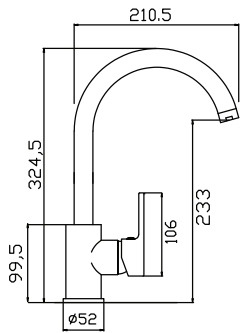

2443

Type of product :Sink mixer
 Body :35mm
 Water efficiency :3 ticks (excellent)
 Registration Nos :SKT/BT-2012/010280
 Water consumption :3.90 litres/min

2444

Type of product :Sink mixer
 Body :35mm
 Water efficiency :3 ticks (excellent)
 Registration Nos :SKT/BT-2012/010281
 Water consumption :3.90 litres/min

2444-C

Type of product :Sink cold tap
 Body :35mm
 Water efficiency :3 ticks (excellent)
 Registration Nos :SKT/BT-2012/010283
 Water consumption :3.90 litres/min

2460

Type of product :Shower mixer
 Body :35mm
 Water efficiency :2 ticks (very good)
 Registration Nos :SHT-2012/009725
 Water consumption :6.10 litres/min

2461

Type of product :Bath mixer
 Body :35mm
 Water efficiency :2 ticks (very good)
 Registration Nos :SHT-2012/009724
 Water consumption :5.90 litres/min

2468

Type of product :Concealed Shower mixer
 Body :35mm
 Water efficiency :Not required to submit
 Registration Nos :under the WMELS
 Water consumption :Nil

2469

Type of product :Concealed Bath mixer
 Body :35mm
 Water efficiency : Not required to submit
 Registration Nos : under the MWELS
 Water consumption : Nil

www.rubine.it

Rubine S.r.l
Via Ponchielli 26
10024 Moncalieri
Torino/Italy
Email: enquiries@rubine.it