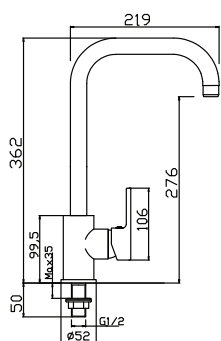

2443

Type of product :Sink mixer
 Body :35mm
 Water efficiency :3 ticks (excellent)
 Registration Nos :SKT/BT-2012/010280
 Water consumption :3.90 litres/min

2444

Type of product :Sink mixer
 Body :35mm
 Water efficiency :3 ticks (excellent)
 Registration Nos :SKT/BT-2012/010281
 Water consumption :3.90 litres/min

2444-C

Type of product :Sink cold tap
 Body :35mm
 Water efficiency :3 ticks (excellent)
 Registration Nos :SKT/BT-2012/010283
 Water consumption :3.90 litres/min

2460

Type of product :Shower mixer
 Body :35mm
 Water efficiency :2 ticks (very good)
 Registration Nos :SHT-2012/009725
 Water consumption :6.10 litres/min

2461

Type of product :Bath mixer
 Body :35mm
 Water efficiency :2 ticks (very good)
 Registration Nos :SHT-2012/009724
 Water consumption :5.90 litres/min

2468

Type of product :Concealed Shower mixer
 Body :35mm
 Water efficiency :Not required to submit
 Registration Nos :under the WMELS
 Water consumption :Nil

2469

Type of product :Concealed Bath mixer
 Body :35mm
 Water efficiency : Not required to submit
 Registration Nos : under the MWELS
 Water consumption : Nil

www.rubine.it

Rubine S.r.l
Via Ponchielli 26
10024 Moncalieri
Torino/Italy
Email: enquiries@rubine.it