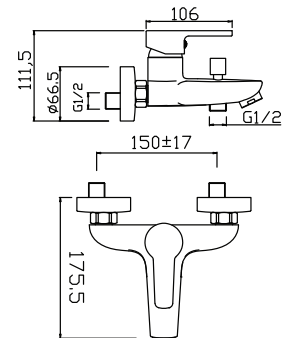

2443

Type of product :Sink mixer
 Body :35mm
 Water efficiency :3 ticks (excellent)
 Registration Nos :SKT/BT-2012/010280
 Water consumption :3.90 litres/min

2444

Type of product :Sink mixer
 Body :35mm
 Water efficiency :3 ticks (excellent)
 Registration Nos :SKT/BT-2012/010281
 Water consumption :3.90 litres/min

2444-C

Type of product :Sink cold tap
 Body :35mm
 Water efficiency :3 ticks (excellent)
 Registration Nos :SKT/BT-2012/010283
 Water consumption :3.90 litres/min

2460

Type of product :Shower mixer
 Body :35mm
 Water efficiency :2 ticks (very good)
 Registration Nos :SHT-2012/009725
 Water consumption :6.10 litres/min

2461

Type of product :Bath mixer
 Body :35mm
 Water efficiency :2 ticks (very good)
 Registration Nos :SHT-2012/009724
 Water consumption :5.90 litres/min

2468

Type of product :Concealed Shower mixer
 Body :35mm
 Water efficiency :Not required to submit
 Registration Nos :under the WMELS
 Water consumption :Nil

2469

Type of product :Concealed Bath mixer
 Body :35mm
 Water efficiency : Not required to submit
 Registration Nos : under the MWELS
 Water consumption : Nil

www.rubine.it

Rubine S.r.l
Via Ponchielli 26
10024 Moncalieri
Torino/Italy
Email: enquiries@rubine.it