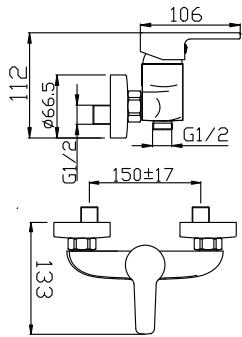

2443

Type of product :Sink mixer
 Body :35mm
 Water efficiency :3 ticks (excellent)
 Registration Nos :SKT/BT-2012/010280
 Water consumption :3.90 litres/min

2444

Type of product :Sink mixer
 Body :35mm
 Water efficiency :3 ticks (excellent)
 Registration Nos :SKT/BT-2012/010281
 Water consumption :3.90 litres/min

2444-C

Type of product :Sink cold tap
 Body :35mm
 Water efficiency :3 ticks (excellent)
 Registration Nos :SKT/BT-2012/010283
 Water consumption :3.90 litres/min

2460

Type of product :Shower mixer
 Body :35mm
 Water efficiency :2 ticks (very good)
 Registration Nos :SHT-2012/009725
 Water consumption :6.10 litres/min

2461

Type of product :Bath mixer
 Body :35mm
 Water efficiency :2 ticks (very good)
 Registration Nos :SHT-2012/009724
 Water consumption :5.90 litres/min

2468

Type of product :Concealed Shower mixer
 Body :35mm
 Water efficiency :Not required to submit
 Registration Nos :under the WMELS
 Water consumption :Nil

2469

Type of product :Concealed Bath mixer
 Body :35mm
 Water efficiency : Not required to submit
 Registration Nos : under the MWELS
 Water consumption : Nil

www.rubine.it

Rubine S.r.l
Via Ponchielli 26
10024 Moncalieri
Torino/Italy
Email: enquiries@rubine.it