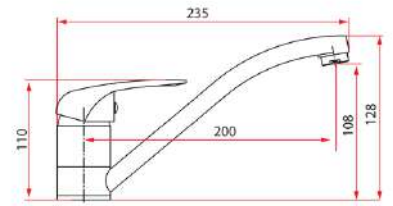

## 6060

Body: 40mm  
Type of product: Shower Mixer  
Water efficiency: 2 ticks  
Registration No.: SHT-2009/002107  
Water consumption: 6.00 litres/min

Model

## 6041

Body: 40mm  
Type of product: Sink Mixer  
Water efficiency: 2 ticks  
Registration No.: SKT/BT-2009/001976  
Water consumption: 4.60 litres/min

Model

## 6041-C

Body: 40mm  
Type of product: Sink Cold Tap  
Water efficiency: 2 ticks  
Registration No.: SKT/BT-2009/001975  
Water consumption: 4.80 litres/min

Model