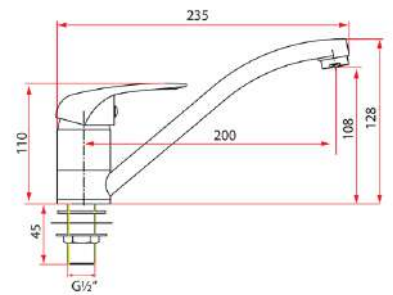

## 6060

Body: 40mm  
Type of product: Shower Mixer  
Water efficiency: 2 ticks  
Registration No.: SHT-2009/002107  
Water consumption: 6.00 litres/min

Model

## 6041

Body: 40mm  
Type of product: Sink Mixer  
Water efficiency: 2 ticks  
Registration No.: SKT/BT-2009/001976  
Water consumption: 4.60 litres/min

Model

## 6041-C

Body: 40mm  
Type of product: Sink Cold Tap  
Water efficiency: 2 ticks  
Registration No.: SKT/BT-2009/001975  
Water consumption: 4.80 litres/min

Model