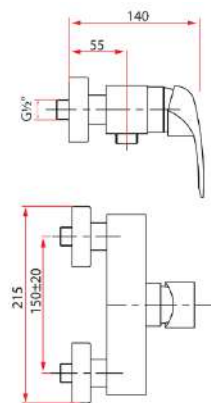

## 6061

Body: 40mm  
Type of product: Bath Mixer  
Water efficiency: 2 ticks  
Registration No.: SHT-2009/002104  
Water consumption: 5.90 litres/min

Model

## 6060

Body: 40mm  
Type of product: Shower Mixer  
Water efficiency: 2 ticks  
Registration No.: SHT-2009/002107  
Water consumption: 6.00 litres/min

Model

## 6041

Body: 40mm  
Type of product: Sink Mixer  
Water efficiency: 2 ticks  
Registration No.: SKT/BT-2009/001976  
Water consumption: 4.60 litres/min

Model

## 6041-C

Body: 40mm  
Type of product: Sink Cold Tap  
Water efficiency: 2 ticks  
Registration No.: SKT/BT-2009/001975  
Water consumption: 4.80 litres/min

Model