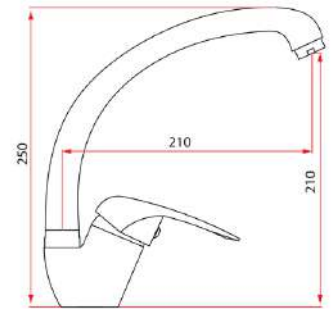

## 6041

Body: 40mm  
Type of product: Sink Mixer  
Water efficiency: 2 ticks  
Registration No.: SKT/BT-2009/001976  
Water consumption: 4.60 litres/min

Model

## 6041-C

Body: 40mm  
Type of product: Sink Cold Tap  
Water efficiency: 2 ticks  
Registration No.: SKT/BT-2009/001975  
Water consumption: 4.80 litres/min

Model

## 6042

Body: 40mm  
Type of product: Sink Mixer  
Water efficiency: 2 ticks  
Registration No.: SKT/BT-2009/002106  
Water consumption: 4.60 litres/min

Model

## 6042-C

Body: 40mm  
Type of product: Sink Cold Tap  
Water efficiency: 2 ticks  
Registration No.: SKT/BT-2009/002105  
Water consumption: 4.70 litres/min

[www.rubine.it](http://www.rubine.it)

Rubine S.r.l  
Via Ponchielli 26  
10024 Moncalieri  
Torino/Italy  
Email: [enquiries@rubine.it](mailto:enquiries@rubine.it)