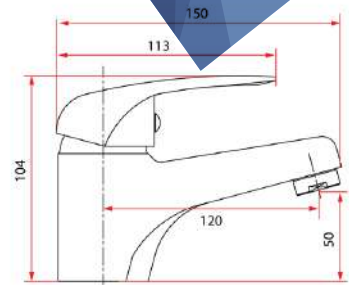

## 6021

Body: 40mm  
Type of product: Basin Mixer  
Water efficiency: 2 ticks  
Registration No.: BST-2009/001972  
Water consumption: 3.10 litres/min

Model

## 6021-C

Body: 40mm  
Type of product: Basin Cold Tap  
Water efficiency: 2 ticks  
Registration No.: BST-2009/001973  
Water consumption: 3.00 litres/min

Model

## 6041-C

Body: 40mm  
Type of product: Sink Cold Tap  
Water efficiency: 2 ticks  
Registration No.: SKT/BT-2009/001975  
Water consumption: 4.80 litres/min

Model