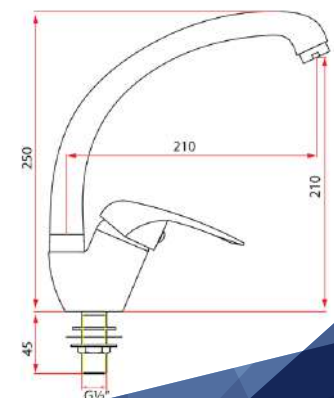

## 6041-C

Body: 40mm  
Type of product: Sink Cold Tap  
Water efficiency: 2 ticks  
Registration No.: SKT/BT-2009/001975  
Water consumption: 4.80 litres/min

Model

## 6042

Body: 40mm  
Type of product: Sink Mixer  
Water efficiency: 2 ticks  
Registration No.: SKT/BT-2009/002106  
Water consumption: 4.60 litres/min

Model

## 6042-C

Body: 40mm  
Type of product: Sink Cold Tap  
Water efficiency: 2 ticks  
Registration No.: SKT/BT-2009/002105  
Water consumption: 4.70 litres/min

[www.rubine.it](http://www.rubine.it)

Rubine S.r.l  
Via Ponchielli 26  
10024 Moncalieri  
Torino/Italy  
Email: [enquiries@rubine.it](mailto:enquiries@rubine.it)