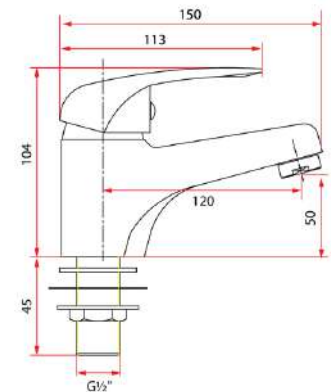

## 6021

Body: 40mm  
Type of product: Basin Mixer  
Water efficiency: 2 ticks  
Registration No.: BST-2009/001972  
Water consumption: 3.10 litres/min

Model

## 6021-C

Body: 40mm  
Type of product: Basin Cold Tap  
Water efficiency: 2 ticks  
Registration No.: BST-2009/001973  
Water consumption: 3.00 litres/min

Model

## 6061

Body: 40mm  
Type of product: Bath Mixer  
Water efficiency: 2 ticks  
Registration No.: SHT-2009/002104  
Water consumption: 5.90 litres/min

Model

## 6041-C

Body: 40mm  
Type of product: Sink Cold Tap  
Water efficiency: 2 ticks  
Registration No.: SKT/BT-2009/001975  
Water consumption: 4.80 litres/min

Model