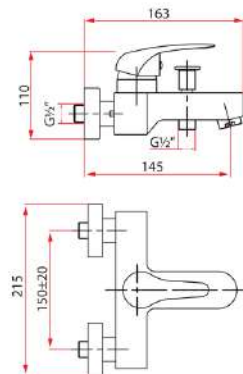

## 6021-C

Body: 40mm  
Type of product: Basin Cold Tap  
Water efficiency: 2 ticks  
Registration No.: BST-2009/001973  
Water consumption: 3.00 litres/min

Model

## 6061

Body: 40mm  
Type of product: Bath Mixer  
Water efficiency: 2 ticks  
Registration No.: SHT-2009/002104  
Water consumption: 5.90 litres/min

Model

## 6060

Body: 40mm  
Type of product: Shower Mixer  
Water efficiency: 2 ticks  
Registration No.: SHT-2009/002107  
Water consumption: 6.00 litres/min

Model

## 6041-C

Body: 40mm  
Type of product: Sink Cold Tap  
Water efficiency: 2 ticks  
Registration No.: SKT/BT-2009/001975  
Water consumption: 4.80 litres/min

Model