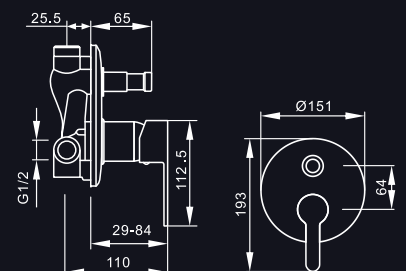

3369

Body: 35mm
Type of product: Concealed Bath Mixer
Water efficiency: Not required to submit
under the MWELS