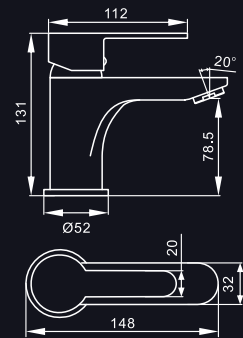

## 3321

Body: 35mm  
 Type of product: Basic Mixer  
 Water efficiency: 2 ticks (Very good)  
 Registration Nos: BST-2012 / 009762  
 Water consumption: 2.80 litres / min

## 3321-C

Body: 35mm  
 Type of product: Basic Cold Tap  
 Water efficiency: 2 ticks (Very good)  
 Registration Nos: BST-2012 / 009763  
 Water consumption: 3.00 litres / min

## 3368

Body: 35mm  
 Type of product: Concealed Shower Mixer  
 Water efficiency: Not required to submit  
 under the MWELS