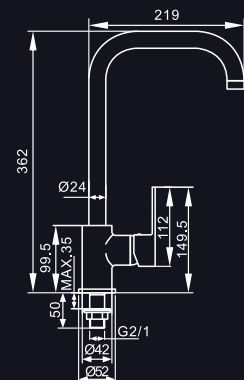

3344-C

Body: 35mm
Type of product: Sink Cold Tap
Water efficiency: 3 ticks (Excellent)
Registration Nos: SKT / BT-2012 / 010284
Water consumption: 3.70 litres / min