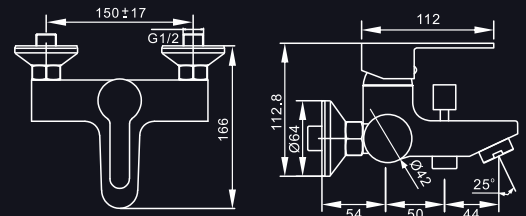

3361

Body: 35mm
Type of product: Bath Mixer
Water efficiency: 2 ticks (Very good)
Registration Nos: SHT-2012 / 009764
Water consumption: 6.10 litres / min