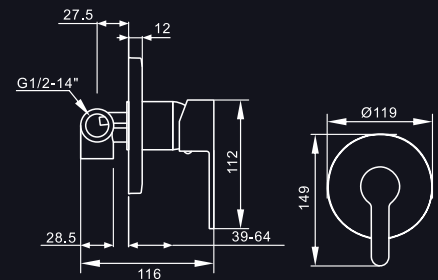

## 3360

Body: 35mm  
 Type of product: Shower Mixer  
 Water efficiency: 2 ticks (Very good)  
 Registration Nos: SHT-2012 / 009765  
 Water consumption: 6.00 litres / min

## 3368

Body: 35mm  
 Type of product: Concealed Shower Mixer  
 Water efficiency: Not required to submit  
 under the MWELS