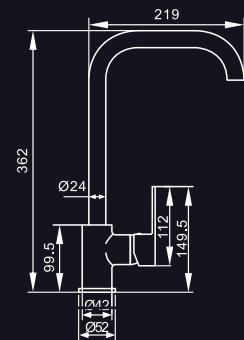

3344

Body: 35mm
Type of product: Sink Mixer
Water efficiency: 3 ticks (Excellent)
Registration Nos: SKT / BT-2012 / 010282
Water consumption: 3.80 litres / min