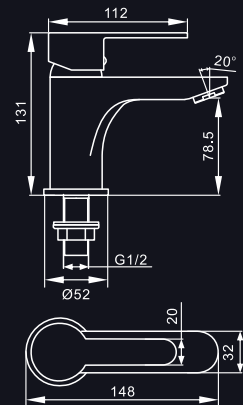

## 3321-C

Body: 35mm  
 Type of product: Basic Cold Tap  
 Water efficiency: 2 ticks (Very good)  
 Registration Nos: BST-2012 / 009763  
 Water consumption: 3.00 litres / min

## 3368

Body: 35mm  
 Type of product: Concealed Shower Mixer  
 Water efficiency: Not required to submit  
 under the MWELS