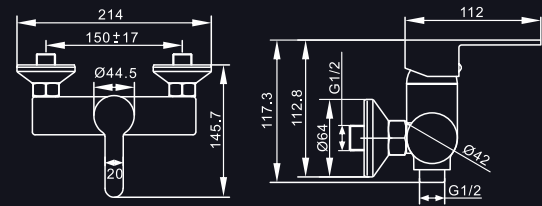

3360

Body: 35mm
Type of product: Shower Mixer
Water efficiency: 2 ticks (Very good)
Registration Nos: SHT-2012 / 009765
Water consumption: 6.00 litres / min