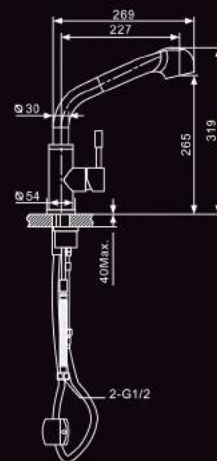

7048

Body: 40mm
 Type of product: Sink Mixer With Pull Out Spray
 Water efficiency: 3 ticks (Excellent)
 Registration No: SKT / BT-2012 / 009405
 Water consumption: 3.30 litres / min

7049

Body: 40mm
 Type of product: Sink Mixer With Pull Out Spray
 Water efficiency: 2 ticks (Very good)
 Registration No: SKT / BT-2011 / 009065
 Water consumption: 4.20 litres / min

7046

Body: 40mm
 Type of product: Sink Mixer
 Water efficiency: 3 ticks (Excellent)
 Registration No: SKT / BT-2012 / 009403
 Water consumption: 3.80 litres / min

7045

Body: 40mm
 Type of product: Sink Mixer
 Water efficiency: 2 ticks (Very good)
 Registration No: SKT / BT-2011 / 009064
 Water consumption: 5.00 litres / min

Rubine™

The graceful L curve design of this faucet makes it look fashionable and contemporary. Coupled with the easy to use features, it appeals to many home owners.

7047

Body: 40mm
 Type of product: Sink Mixer
 Water efficiency: 3 ticks (Excellent)
 Registration No: SKT / BT-2012 / 009404
 Water consumption: 3.80 litres / min