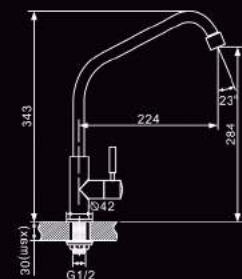

7044

Body: 40mm
 Type of product: Sink Mixer
 Water efficiency: 2 ticks (Very good)
 Registration No: SKT / BT-2011 / 009062
 Water consumption: 4.90 litres / min

Rubine™

Although appearing classic in design, this elegant faucet matches well with a wide variety of kitchen. And in terms of function, the single egg shape lever handle control offers convenience for the user. By just shifting the lever handle, the user can easily obtain hot, cold or warm water.

7143

Body: 40mm
 Type of product: Sink Mixer
 Water efficiency: 2 ticks (Very good)
 Registration No: SKT / BT-2011 / 009063
 Water consumption: 4.20 litres / min

7243-C

Body: 40mm
 Type of product: Sink Cold Tap
 Water efficiency: 2 ticks (Very good)
 Registration No: SKT / BT-2011 / 009066
 Water consumption: 5.00 litres / min

7245-C

Body: 40mm
 Type of product: Sink Cold Tap
 Water efficiency: 2 ticks (Very good)
 Registration No: SKT / BT-2011 / 009067
 Water consumption: 4.40 litres / min

Rubine™

www.rubine.it

Rubine S.r.l

Via Ponchielli 26