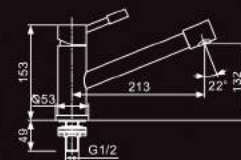

Rubine™

The graceful L curve design of this faucet makes it look fashionable and contemporary. Coupled with the easy to use features, it appeals to many home owners.

7047

Body: 40mm
 Type of product: Sink Mixer
 Water efficiency: 3 ticks (Excellent)
 Registration No: SKT / BT-2012 / 009404
 Water consumption: 3.80 litres / min

7041

Body: 40mm
 Type of product: Sink Mixer
 Water efficiency: 3 ticks (Excellent)
 Registration No: SKT / BT-2012 / 009402
 Water consumption: 3.70 litres / min

7041-C

Body: 40mm
 Type of product: Sink Cold Tap
 Water efficiency: 3 ticks (Excellent)
 Registration No: SKT / BT-2012 / 009406
 Water consumption: 3.70 litres / min