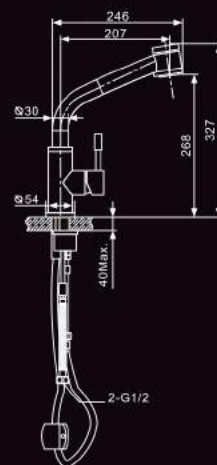

7048

Body: 40mm
 Type of product: Sink Mixer With Pull Out Spray
 Water efficiency: 3 ticks (Excellent)
 Registration No: SKT / BT-2012 / 009405
 Water consumption: 3.30 litres / min

7049

Body: 40mm
 Type of product: Sink Mixer With Pull Out Spray
 Water efficiency: 2 ticks (Very good)
 Registration No: SKT / BT-2011 / 009065
 Water consumption: 4.20 litres / min

Rubine™

The graceful L curve design of this faucet makes it look fashionable and contemporary. Coupled with the easy to use features, it appeals to many home owners.

7047

Body: 40mm
 Type of product: Sink Mixer
 Water efficiency: 3 ticks (Excellent)
 Registration No: SKT / BT-2012 / 009404
 Water consumption: 3.80 litres / min