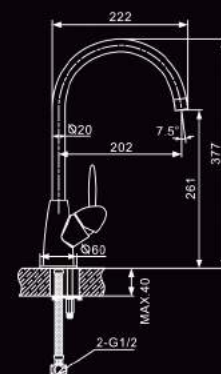

Rubine™

The graceful L curve design of this faucet makes it look fashionable and contemporary. Coupled with the easy to use features, it appeals to many home owners.

7047

Body: 40mm
 Type of product: Sink Mixer
 Water efficiency: 3 ticks (Excellent)
 Registration No: SKT / BT-2012 / 009404
 Water consumption: 3.80 litres / min

7044

Body: 40mm
 Type of product: Sink Mixer
 Water efficiency: 2 ticks (Very good)
 Registration No: SKT / BT-2011 / 009062
 Water consumption: 4.90 litres / min

Rubine™

Although appearing classic in design, this elegant faucet matches well with a wide variety of kitchen. And in terms of function, the single egg shape lever handle control offers convenience for the user. By just shifting the lever handle, the user can easily obtain hot, cold or warm water.

7143

Body: 40mm
 Type of product: Sink Mixer
 Water efficiency: 2 ticks (Very good)
 Registration No: SKT / BT-2011 / 009063
 Water consumption: 4.20 litres / min

7243-C

Body: 40mm
 Type of product: Sink Cold Tap
 Water efficiency: 2 ticks (Very good)
 Registration No: SKT / BT-2011 / 009066
 Water consumption: 5.00 litres / min