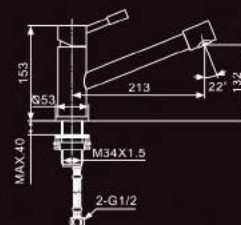

7041

Body: 40mm
Type of product: Sink Mixer
Water efficiency: 3 ticks (Excellent)
Registration No: SKT / BT-2012 / 009402
Water consumption: 3.70 litres / min