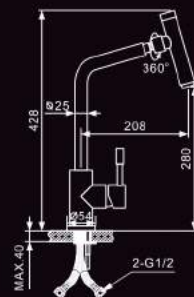

7048

Body: 40mm
 Type of product: Sink Mixer With Pull Out Spray
 Water efficiency: 3 ticks (Excellent)
 Registration No: SKT / BT-2012 / 009405
 Water consumption: 3.30 litres / min

7049

Body: 40mm
 Type of product: Sink Mixer With Pull Out Spray
 Water efficiency: 2 ticks (Very good)
 Registration No: SKT / BT-2011 / 009065
 Water consumption: 4.20 litres / min

7046

Body: 40mm
 Type of product: Sink Mixer
 Water efficiency: 3 ticks (Excellent)
 Registration No: SKT / BT-2012 / 009403
 Water consumption: 3.80 litres / min

7045

Body: 40mm
 Type of product: Sink Mixer
 Water efficiency: 2 ticks (Very good)
 Registration No: SKT / BT-2011 / 009064
 Water consumption: 5.00 litres / min