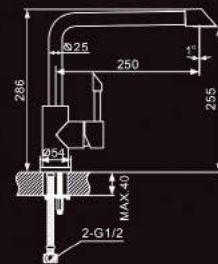

Rubine™

The graceful L curve design of this faucet makes it look fashionable and contemporary. Coupled with the easy to use features, it appeals to many home owners.

7047

Body: 40mm
 Type of product: Sink Mixer
 Water efficiency: 3 ticks (Excellent)
 Registration No: SKT / BT-2012 / 009404
 Water consumption: 3.80 litres / min

7041

Body: 40mm
 Type of product: Sink Mixer
 Water efficiency: 3 ticks (Excellent)
 Registration No: SKT / BT-2012 / 009402
 Water consumption: 3.70 litres / min

7041-C

Body: 40mm
 Type of product: Sink Cold Tap
 Water efficiency: 3 ticks (Excellent)
 Registration No: SKT / BT-2012 / 009406
 Water consumption: 3.70 litres / min