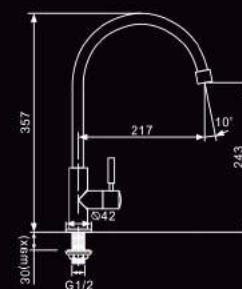

7041

Body: 40mm
 Type of product: Sink Mixer
 Water efficiency: 3 ticks (Excellent)
 Registration No: SKT / BT-2012 / 009402
 Water consumption: 3.70 litres / min

7041-C

Body: 40mm
 Type of product: Sink Cold Tap
 Water efficiency: 3 ticks (Excellent)
 Registration No: SKT / BT-2012 / 009406
 Water consumption: 3.70 litres / min

7044

Body: 40mm
 Type of product: Sink Mixer
 Water efficiency: 2 ticks (Very good)
 Registration No: SKT / BT-2011 / 009062
 Water consumption: 4.90 litres / min

Rubine™

Although appearing classic in design, this elegant faucet matches well with a wide variety of kitchen. And in terms of function, the single egg shape lever handle control offers convenience for the user. By just shifting the lever handle, the user can easily obtain hot, cold or warm water.

7143

Body: 40mm
 Type of product: Sink Mixer
 Water efficiency: 2 ticks (Very good)
 Registration No: SKT / BT-2011 / 009063
 Water consumption: 4.20 litres / min

7243-C

Body: 40mm
 Type of product: Sink Cold Tap
 Water efficiency: 2 ticks (Very good)
 Registration No: SKT / BT-2011 / 009066
 Water consumption: 5.00 litres / min

7245-C

Body: 40mm
 Type of product: Sink Cold Tap
 Water efficiency: 2 ticks (Very good)
 Registration No: SKT / BT-2011 / 009067
 Water consumption: 4.40 litres / min

Rubine™

www.rubine.it

Rubine S.r.l

Via Ponchielli 26