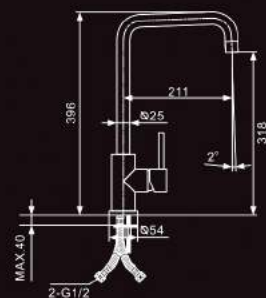

Rubine™

The graceful L curve design of this faucet makes it look fashionable and contemporary. Coupled with the easy to use features, it appeals to many home owners.

7047

Body: 40mm
 Type of product: Sink Mixer
 Water efficiency: 3 ticks (Excellent)
 Registration No: SKT / BT-2012 / 009404
 Water consumption: 3.80 litres / min

7041

Body: 40mm
 Type of product: Sink Mixer
 Water efficiency: 3 ticks (Excellent)
 Registration No: SKT / BT-2012 / 009402
 Water consumption: 3.70 litres / min

7041-C

Body: 40mm
 Type of product: Sink Cold Tap
 Water efficiency: 3 ticks (Excellent)
 Registration No: SKT / BT-2012 / 009406
 Water consumption: 3.70 litres / min

7044

Body: 40mm
 Type of product: Sink Mixer
 Water efficiency: 2 ticks (Very good)
 Registration No: SKT / BT-2011 / 009062
 Water consumption: 4.90 litres / min

Rubine™

Although appearing classic in design, this elegant faucet matches well with a wide variety of kitchen. And in terms of function, the single egg shape lever handle control offers convenience for the user. By just shifting the lever handle, the user can easily obtain hot, cold or warm water.

7143

Body: 40mm
 Type of product: Sink Mixer
 Water efficiency: 2 ticks (Very good)
 Registration No: SKT / BT-2011 / 009063
 Water consumption: 4.20 litres / min

7243-C

Body: 40mm
 Type of product: Sink Cold Tap
 Water efficiency: 2 ticks (Very good)
 Registration No: SKT / BT-2011 / 009066
 Water consumption: 5.00 litres / min