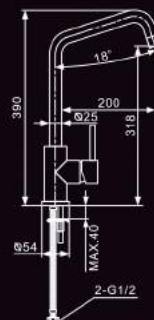

7048

Body: 40mm
 Type of product: Sink Mixer With Pull Out Spray
 Water efficiency: 3 ticks (Excellent)
 Registration No: SKT / BT-2012 / 009405
 Water consumption: 3.30 litres / min

7049

Body: 40mm
 Type of product: Sink Mixer With Pull Out Spray
 Water efficiency: 2 ticks (Very good)
 Registration No: SKT / BT-2011 / 009065
 Water consumption: 4.20 litres / min

7046

Body: 40mm
 Type of product: Sink Mixer
 Water efficiency: 3 ticks (Excellent)
 Registration No: SKT / BT-2012 / 009403
 Water consumption: 3.80 litres / min

7045

Body: 40mm
 Type of product: Sink Mixer
 Water efficiency: 2 ticks (Very good)
 Registration No: SKT / BT-2011 / 009064
 Water consumption: 5.00 litres / min