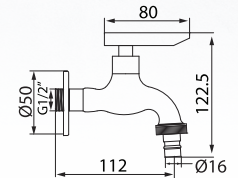

Water Efficiency:
2 ticks (Very Good)
Water Consumption:
4.70 litres/min
Registration No:
SKT/BT-2015/017605