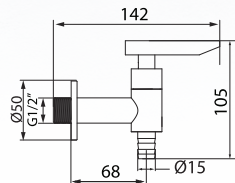

Water Efficiency:
2 ticks (Very Good)
Water Consumption:
4.80 litres/min
Registration No:
SKT/BT-2018/025353/SLS