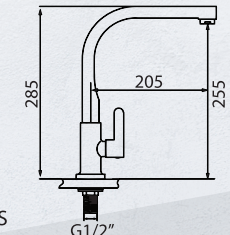

11

ALTA K91344
Sink Tap - L spout

Water Efficiency:
2 ticks (Very Good)
Water Consumption:
4.50 litres/min
Registration No:
SKT/BT - 2019/026934/SLS

12

ALTA K91347
Sink Tap - L spout

Water Efficiency:
2 ticks (Very Good)
Water Consumption:
4.30 litres/min
Registration No:
SKT/BT - 2019/026935/SLS