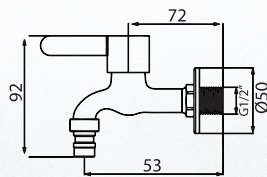

Dimension

01 ALTA P91325 M SS

02 ALTA T91331 SS

03 ALTA U91375 SS

04 ALTA K91342 SS

05 ALTA K91344 SS

06 ALTA K91343 SS

ALTA Collections

Brass Chrome

Cartridge

01

ALTA S91300
Stop Valve

Water Efficiency:
Nil
Water Consumption:
Nil
Registration No:
Nil

02

ALTA T91331
2 - Way Tap

Water Efficiency:
2 ticks (Very Good)
Water Consumption:
5.80 litres/min
Registration No:
SKT/BT - 2019/026927/SLS