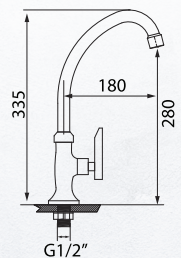

07

FRESCO P97321
Pillar Tap

Water Efficiency:
2 ticks (Very Good)
Water Consumption:
3.70 litres/min
Registration No:
BST - 2015/017601

08

FRESCO P97325
Pillar Tap

Water Efficiency:
2 ticks (Very Good)
Water Consumption:
3.20 litres/min
Registration No:
BST - 2015/017600

09

FRESCO K97342
Sink Tap - G Spout

Water Efficiency:
3 ticks (Excellent)
Water Consumption:
3.80 litres/min
Registration No:
SKT/BT - 2014/014489

10

FRESCO K97343
Sink Tap - U Spout

Water Efficiency:
3 ticks (Excellent)
Water Consumption:
3.80 litres/min
Registration No:
SKT/BT-2014/014488