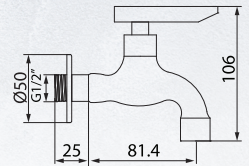

03

FRESCO A97310
Angle Valve

Water Efficiency:
NIL
Water Consumption:
NIL
Registration No:
NIL

04

FRESCO B97351
Bib Tap

Water Efficiency:
2 ticks (Very Good)
Water Consumption:
4.40 litres/min
Registration No:
SKT/BT-2015/017604