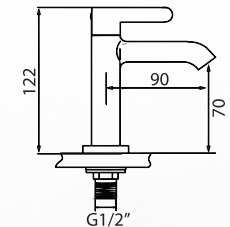

07

ALTA P91325L
Pillar Tower Tap

Water Efficiency:
2 ticks (Very Good)
Water Consumption:
3.30 litres/min
Registration No:
BST - 2019/026939/SLS

08

ALTA P91325
Pillar Tap

Water Efficiency:
2 ticks (Very Good)
Water Consumption:
3.40 litres/min
Registration No:
BST - 2019/026937/SLS