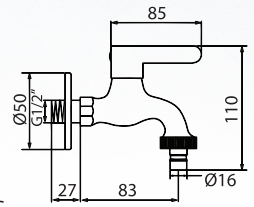

07

ALTA P91325L
Pillar Tower Tap

Water Efficiency:
2 ticks (Very Good)
Water Consumption:
3.30 litres/min
Registration No:
BST - 2019/026939/SLS

08

ALTA P91325
Pillar Tap

Water Efficiency:
2 ticks (Very Good)
Water Consumption:
3.40 litres/min
Registration No:
BST - 2019/026937/SLS