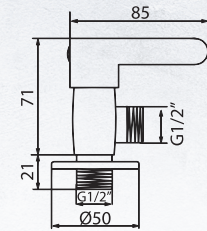

ALTA A91310
Angle Valve

Water Efficiency:
2 ticks (Very Good)
Water Consumption:
5.90 litres/min
Registration No:
SKT/BT - 2019/026928/SLS