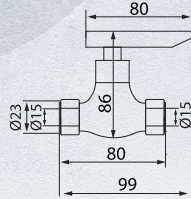

01

FRESCO S97300
Stop Valve

Water Efficiency:
NIL
Water Consumption:
NIL
Registration No:
NIL

02

FRESCO T97331
2-Way Tap

Water Efficiency:
2 ticks (Very Good)
Water Consumption:
4.80 litres/min
Registration No:
SKT/BT - 2017/020853

03

FRESCO A97310
Angle Valve

Water Efficiency:
NIL
Water Consumption:
NIL
Registration No:
NIL

04

FRESCO B97351
Bib Tap

Water Efficiency:
2 ticks (Very Good)
Water Consumption:
4.40 litres/min
Registration No:
SKT/BT-2015/017604

05

FRESCO U97370
Union Tap

Water Efficiency:
2 ticks (Very Good)
Water Consumption:
4.80 litres/min
Registration No:
SKT/BT-2018/025353/SLS

06

FRESCO U97375
Union Tap

Water Efficiency:
2 ticks (Very Good)
Water Consumption:
4.70 litres/min
Registration No:
SKT/BT-2015/017605

07

FRESCO P97321
Pillar Tap

Water Efficiency:
2 ticks (Very Good)
Water Consumption:
3.70 litres/min
Registration No:
BST - 2015/017601

08

FRESCO P97325
Pillar Tap

Water Efficiency:
2 ticks (Very Good)
Water Consumption:
3.20 litres/min
Registration No:
BST - 2015/017600

09

FRESCO K97342
Sink Tap - G Spout

Water Efficiency:
3 ticks (Excellent)
Water Consumption:
3.80 litres/min
Registration No:
SKT/BT - 2014/014489

10

FRESCO K97343
Sink Tap - U Spout

Water Efficiency:
3 ticks (Excellent)
Water Consumption:
3.80 litres/min
Registration No:
SKT/BT-2014/014488

11

FRESCO K97344
Sink Tap - L Spout

Water Efficiency:
3 ticks (Excellent)
Water Consumption:
3.90 litres/min
Registration No:
SKT/BT - 2015/017530

12

FRESCO K97347
Sink Tap - L Spout

Water Efficiency:
2 ticks (Very Good)
Water Consumption:
4.30 litres/min
Registration No:
SKT/BT - 2015/017531