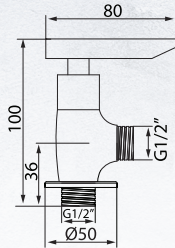

11

ALTA K91344
Sink Tap - L spout

Water Efficiency:
2 ticks (Very Good)
Water Consumption:
4.50 litres/min
Registration No:
SKT/BT - 2019/026934/SLS

12

ALTA K91347
Sink Tap - L spout

Water Efficiency:
2 ticks (Very Good)
Water Consumption:
4.30 litres/min
Registration No:
SKT/BT - 2019/026935/SLS

01

FRESCO S97300
Stop Valve

Water Efficiency:
NIL
Water Consumption:
NIL
Registration No:
NIL

02

FRESCO T97331
2-Way Tap

Water Efficiency:
2 ticks (Very Good)
Water Consumption:
4.80 litres/min
Registration No:
SKT/BT - 2017/020853

03

FRESCO A97310
Angle Valve

Water Efficiency:
NIL
Water Consumption:
NIL
Registration No:
NIL

04

FRESCO B97351
Bib Tap

Water Efficiency:
2 ticks (Very Good)
Water Consumption:
4.40 litres/min
Registration No:
SKT/BT-2015/017604