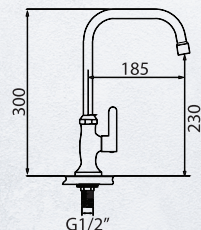

09

ALTA K91342
Sink Tap - G Spout

Water Efficiency:
2 ticks (Very Good)
Water Consumption:
4.80 litres/min
Registration No:
SKT/BT - 2019/026932/SLS

10

ALTA K91343
Sink Tap - U spout

Water Efficiency:
2 ticks (Very Good)
Water Consumption:
4.80 litres/min
Registration No:
SKT/BT - 2019/026933/SLS

11

ALTA K91344
Sink Tap - L spout

Water Efficiency:
2 ticks (Very Good)
Water Consumption:
4.50 litres/min
Registration No:
SKT/BT - 2019/026934/SLS

12

ALTA K91347
Sink Tap - L spout

Water Efficiency:
2 ticks (Very Good)
Water Consumption:
4.30 litres/min
Registration No:
SKT/BT - 2019/026935/SLS