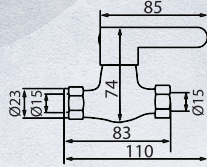

Brass Chrome

Cartridge

01

ALTA S91300
Stop Valve

Water Efficiency:
Nil
Water Consumption:
Nil
Registration No:
Nil

02

ALTA T91331
2 - Way Tap

Water Efficiency:
2 ticks (Very Good)
Water Consumption:
5.80 litres/min
Registration No:
SKT/BT - 2019/026927/SLS