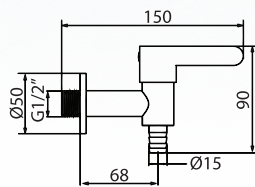

ALTA U91370
Union Tap

Water Efficiency:
2 ticks (Very Good)
Water Consumption:
6.00 litres/min
Registration No:
SKT/BT - 2019/026930/SLS