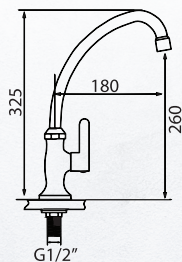

07

ALTA P91325L
Pillar Tower Tap

Water Efficiency:
2 ticks (Very Good)
Water Consumption:
3.30 litres/min
Registration No:
BST - 2019/026939/SLS

08

ALTA P91325
Pillar Tap

Water Efficiency:
2 ticks (Very Good)
Water Consumption:
3.40 litres/min
Registration No:
BST - 2019/026937/SLS

09

ALTA K91342
Sink Tap - G Spout

Water Efficiency:
2 ticks (Very Good)
Water Consumption:
4.80 litres/min
Registration No:
SKT/BT - 2019/026932/SLS

10

ALTA K91343
Sink Tap - U spout

Water Efficiency:
2 ticks (Very Good)
Water Consumption:
4.80 litres/min
Registration No:
SKT/BT - 2019/026933/SLS