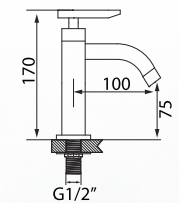

07

FRESCO P97321
Pillar Tap

Water Efficiency:
2 ticks (Very Good)
Water Consumption:
3.70 litres/min
Registration No:
BST - 2015/017601

08

FRESCO P97325
Pillar Tap

Water Efficiency:
2 ticks (Very Good)
Water Consumption:
3.20 litres/min
Registration No:
BST - 2015/017600