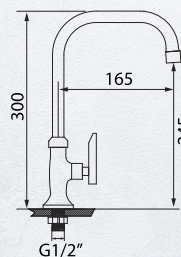

09

FRESCO K97342
Sink Tap - G Spout

Water Efficiency:
3 ticks (Excellent)
Water Consumption:
3.80 litres/min
Registration No:
SKT/BT - 2014/014489

10

FRESCO K97343
Sink Tap - U Spout

Water Efficiency:
3 ticks (Excellent)
Water Consumption:
3.80 litres/min
Registration No:
SKT/BT-2014/014488

11

FRESCO K97344
Sink Tap - L Spout

Water Efficiency:
3 ticks (Excellent)
Water Consumption:
3.90 litres/min
Registration No:
SKT/BT - 2015/017530

12

FRESCO K97347
Sink Tap - L Spout

Water Efficiency:
2 ticks (Very Good)
Water Consumption:
4.30 litres/min
Registration No:
SKT/BT - 2015/017531