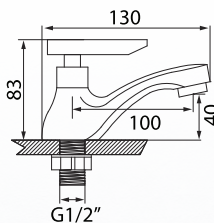

01

FRESCO S97300
Stop Valve

Water Efficiency:
NIL
Water Consumption:
NIL
Registration No:
NIL

02

FRESCO T97331
2-Way Tap

Water Efficiency:
2 ticks (Very Good)
Water Consumption:
4.80 litres/min
Registration No:
SKT/BT - 2017/020853

03

FRESCO A97310
Angle Valve

Water Efficiency:
NIL
Water Consumption:
NIL
Registration No:
NIL

04

FRESCO B97351
Bib Tap

Water Efficiency:
2 ticks (Very Good)
Water Consumption:
4.40 litres/min
Registration No:
SKT/BT-2015/017604

05

FRESCO U97370
Union Tap

Water Efficiency:
2 ticks (Very Good)
Water Consumption:
4.80 litres/min
Registration No:
SKT/BT-2018/025353/SLS

06

FRESCO U97375
Union Tap

Water Efficiency:
2 ticks (Very Good)
Water Consumption:
4.70 litres/min
Registration No:
SKT/BT-2015/017605

07

FRESCO P97321
Pillar Tap

Water Efficiency:
2 ticks (Very Good)
Water Consumption:
3.70 litres/min
Registration No:
BST - 2015/017601

08

FRESCO P97325
Pillar Tap

Water Efficiency:
2 ticks (Very Good)
Water Consumption:
3.20 litres/min
Registration No:
BST - 2015/017600

09

FRESCO K97342
Sink Tap - G Spout

Water Efficiency:
3 ticks (Excellent)
Water Consumption:
3.80 litres/min
Registration No:
SKT/BT - 2014/014489

10

FRESCO K97343
Sink Tap - U Spout

Water Efficiency:
3 ticks (Excellent)
Water Consumption:
3.80 litres/min
Registration No:
SKT/BT-2014/014488

11

FRESCO K97344
Sink Tap - L Spout

Water Efficiency:
3 ticks (Excellent)
Water Consumption:
3.90 litres/min
Registration No:
SKT/BT - 2015/017530

12

FRESCO K97347
Sink Tap - L Spout

Water Efficiency:
2 ticks (Very Good)
Water Consumption:
4.30 litres/min
Registration No:
SKT/BT - 2015/017531