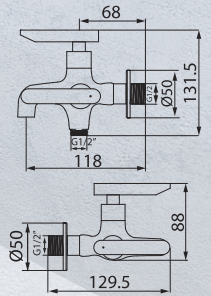

11

ALTA K91344
Sink Tap - L spout

Water Efficiency:
2 ticks (Very Good)
Water Consumption:
4.50 litres/min
Registration No:
SKT/BT - 2019/026934/SLS

12

ALTA K91347
Sink Tap - L spout

Water Efficiency:
2 ticks (Very Good)
Water Consumption:
4.30 litres/min
Registration No:
SKT/BT - 2019/026935/SLS

01

FRESCO S97300
Stop Valve

Water Efficiency:
NIL
Water Consumption:
NIL
Registration No:
NIL

02

FRESCO T97331
2-Way Tap

Water Efficiency:
2 ticks (Very Good)
Water Consumption:
4.80 litres/min
Registration No:
SKT/BT - 2017/020853

03

FRESCO A97310
Angle Valve

Water Efficiency:
NIL
Water Consumption:
NIL
Registration No:
NIL

04

FRESCO B97351
Bib Tap

Water Efficiency:
2 ticks (Very Good)
Water Consumption:
4.40 litres/min
Registration No:
SKT/BT-2015/017604