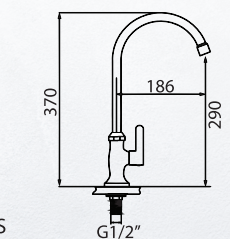

09

ALTA K91342
Sink Tap - G Spout

Water Efficiency:
2 ticks (Very Good)
Water Consumption:
4.80 litres/min
Registration No:
SKT/BT - 2019/026932/SLS

10

ALTA K91343
Sink Tap - U spout

Water Efficiency:
2 ticks (Very Good)
Water Consumption:
4.80 litres/min
Registration No:
SKT/BT - 2019/026933/SLS

11

ALTA K91344
Sink Tap - L spout

Water Efficiency:
2 ticks (Very Good)
Water Consumption:
4.50 litres/min
Registration No:
SKT/BT - 2019/026934/SLS

12

ALTA K91347
Sink Tap - L spout

Water Efficiency:
2 ticks (Very Good)
Water Consumption:
4.30 litres/min
Registration No:
SKT/BT - 2019/026935/SLS