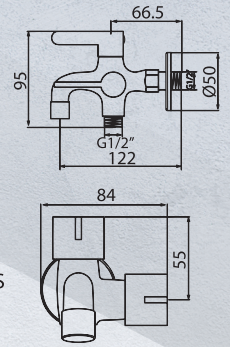

Brass Chrome

Cartridge

01

ALTA S91300
Stop Valve

Water Efficiency:
Nil
Water Consumption:
Nil
Registration No:
Nil

02

ALTA T91331
2 - Way Tap

Water Efficiency:
2 ticks (Very Good)
Water Consumption:
5.80 litres/min
Registration No:
SKT/BT - 2019/026927/SLS

03

ALTA A91310
Angle Valve

Water Efficiency:
2 ticks (Very Good)
Water Consumption:
5.90 litres/min
Registration No:
SKT/BT - 2019/026928/SLS

04

ALTA B91351
Bib Tap

Water Efficiency:
2 ticks (Very Good)
Water Consumption:
4.50 litres/min
Registration No:
SKT/BT - 2019/026929/SLS