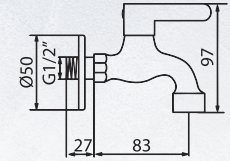

03

ALTA A91310
Angle Valve

Water Efficiency:
2 ticks (Very Good)
Water Consumption:
5.90 litres/min
Registration No:
SKT/BT - 2019/026928/SLS

04

ALTA B91351
Bib Tap

Water Efficiency:
2 ticks (Very Good)
Water Consumption:
4.50 litres/min
Registration No:
SKT/BT - 2019/026929/SLS