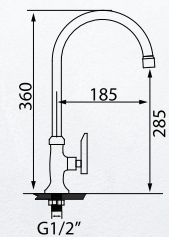

09

FRESCO K97342
Sink Tap - G Spout

Water Efficiency:
3 ticks (Excellent)
Water Consumption:
3.80 litres/min
Registration No:
SKT/BT - 2014/014489

10

FRESCO K97343
Sink Tap - U Spout

Water Efficiency:
3 ticks (Excellent)
Water Consumption:
3.80 litres/min
Registration No:
SKT/BT-2014/014488

11

FRESCO K97344
Sink Tap - L Spout

Water Efficiency:
3 ticks (Excellent)
Water Consumption:
3.90 litres/min
Registration No:
SKT/BT - 2015/017530

12

FRESCO K97347
Sink Tap - L Spout

Water Efficiency:
2 ticks (Very Good)
Water Consumption:
4.30 litres/min
Registration No:
SKT/BT - 2015/017531