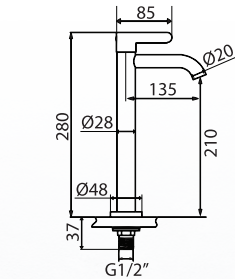

07

ALTA P91325L
Pillar Tower Tap

Water Efficiency:
2 ticks (Very Good)
Water Consumption:
3.30 litres/min
Registration No:
BST - 2019/026939/SLS

08

ALTA P91325
Pillar Tap

Water Efficiency:
2 ticks (Very Good)
Water Consumption:
3.40 litres/min
Registration No:
BST - 2019/026937/SLS