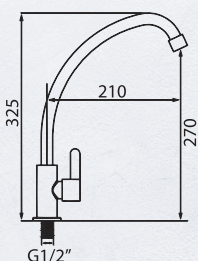

04 ALTA K91342 SS