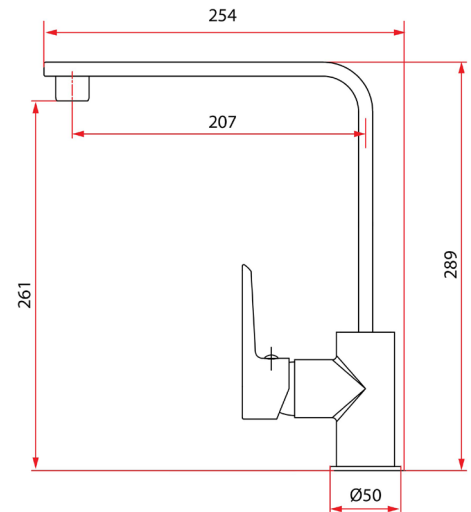

STYLO 9144 BK
Reg. SKT/BT-2016/019730

STYLO 9144
Reg. SKT/BT-2014/015029

STYLO 9144 WH
Reg. SKT/BT-2016/019731

* Measured in Millimeters (mm)
* Product dimension is for reference only.

35mm flat bottom

Add a classy touch to your master bath or kitchen sink with a Rubine STYLO faucet. This series of faucet features a simple, yet elegant design with soft, sleek lines and an elongated rectangular spout. It's made of solid brass and tested at high water pressure, making sure of the high quality and durability; in fact, all Rubine faucets used cartridges that tested to 50,000 times and were coupled with a water-saving aerator that met International Standard. Designed to complement the different settings of your bathroom and kitchen, you can choose from three available finishes: glossy chrome, matt black, and enameled white.

Product Information

Model	STYLO 9144 / STYLO 9144 BK / STYLO 9144 WH
Material	Brass
Surface Finishing	Electroplated / Enamelled
Colour	Chrome / Matt Black / Enamelled White
Water Connection	Hot and Cold
Type Of Cartridge	Ceramic 35mm
Water Efficiency	2 ticks
Water Consumption	4.70 litres/min
PUB Reg No.	SKT/BT-2014/015029, SKT/BT-2016/019730, SKT/BT-2016/019731
Package Included	Mixer + Tucai SS Flexible Hose + Mounting Hardware
Warranty (T&C's Apply)	1 Year Parts + Service / 7 Years On Cartridge