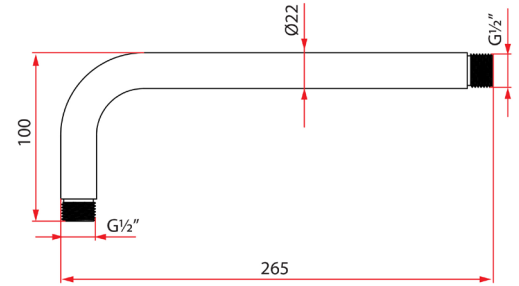

RSA-HAR-300

RSA-HAR-350

RSA-HAR-420

Product Information			
Model	RSA-HAR-300	RSA-HAR-350	RSA-HAR-420
Material	ABS		
Surface Finishing	Electroplated		
Colour	Chrome		
Installation	Screw-off, Screw-on		
Connection Standard	G1/2"		
Diameter	Ø22mm		
Length	265mm	350mm	420mm
Package Included	Horizontal Arm + Chrome Pipe Collar		
Warranty (T&C's Apply)	1 Year Parts + Service		