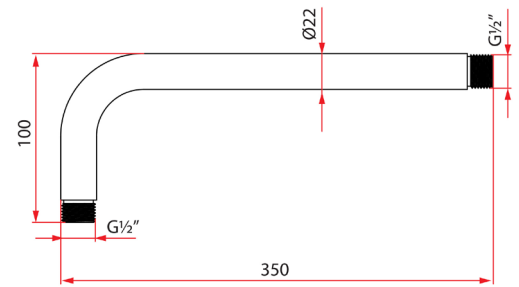

RSA-HAR-300

RSA-HAR-350

RSA-HAR-420

Product Information			
Model	RSA-HAR-300	RSA-HAR-350	RSA-HAR-420
Material	ABS		
Surface Finishing	Electroplated		
Colour	Chrome		
Installation	Screw-off, Screw-on		
Connection Standard	G1/2"		
Diameter	Ø22mm		
Length	265mm	350mm	420mm
Package Included	Horizontal Arm + Chrome Pipe Collar		
Warranty (T&C's Apply)	1 Year Parts + Service		