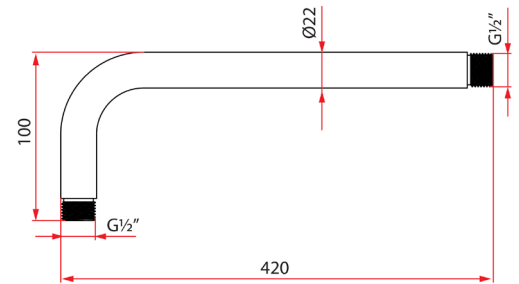

RSA-HAR-300

RSA-HAR-350

RSA-HAR-420

Product Information			
Model	RSA-HAR-300	RSA-HAR-350	RSA-HAR-420
Material	ABS		
Surface Finishing	Electroplated		
Colour	Chrome		
Installation	Screw-off, Screw-on		
Connection Standard	G1/2"		
Diameter	Ø22mm		
Length	265mm	350mm	420mm
Package Included	Horizontal Arm + Chrome Pipe Collar		
Warranty (T&C's Apply)	1 Year Parts + Service		