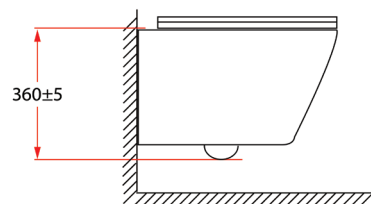

\* Measured in Millimeters (mm)

\* Product dimension is for reference only.

Prevista 3H

Prevista 3L

If you are planning to renovate your bathroom and are searching for the latest toilet, Rubine's Piz Fora series of toilets could be one of your shortlist. Since hygiene and ease of cleaning are major toilet concerns nowadays, this soft-edged design Rimless toilet guarantees hygiene and easy cleaning. With Funnel Flush 3.0, a combination of a tapered inner bowl design and a rim-free ledge, the flushing accelerates the water flow and rinse the bowl swiftly and homogeneously. This clever design means less water & low noise and it helps the environment. Other qualities include a slim-design seat cover with soft close and quick release hinges for easier maintenance. This collection proposes a total toilet solution including wall-hung, integrated 1-piece, and back-to-wall floor pan.

### Product Information

Model	PF-306P07
Material	Vitreous China (Pan), UF (Seat cover) with stainless steel hinges
Colour	White
Overall Dimension	530 x 365 x 360mm
Net Weight	24 kg
Installation	Wall-Hung, P-trap 180mm
Flushing System	Prevista 3H & Prevista 3L (Full-frame, Half-frame, Frameless), Made in Germany
Water Efficiency	Available in 2 ticks and 3 ticks
Water Consumption	4.00L (Full Flush) / 2.70L (Reduced Flush), 3.50 L (Full Flush) / 2.50 L (Reduced Flush)
PUB Reg No.	3H - WC-2021/033739/SLS (2-ticks), WC-2021/033740/SLS (3-ticks) 3L - WC-2021/033744/SLS (2-ticks), WC-2021/033745/SLS (3-ticks)
Package Included	Wall-hung toilet + UF Seat cover + Fixing screws
Warranty (T&C's Apply)	1 Year Parts + Service / 10 Years On Ceramic Deformation