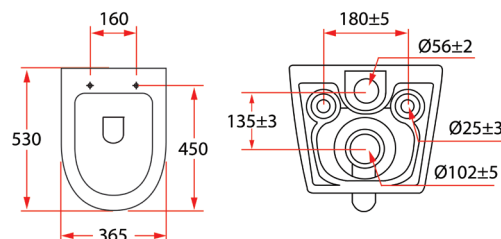

* Measured in Millimeters (mm)

* Product dimension is for reference only.