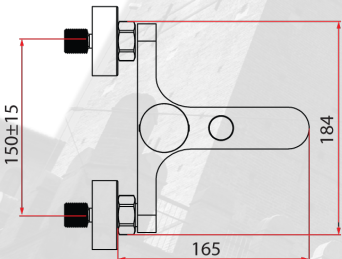

BO 3161.CH

Material
Surface Finishing
Colour
Water Connection
Type Of Cartridge
Water Efficiency
Water Consumption
PUB Reg No.
Package Included
Warranty (T&C's Apply)

Brass
Electroplated
Chrome
Hot and Cold
Ceramic 35mm
2 ticks
5.50 litres/min
SHT-2021/032921/SLS
Mixer + Mounting Hardware
1 Year Parts + Service / 7 Years On Cartridge

* Measured in Millimeters (mm)

* Product dimension is for reference only.