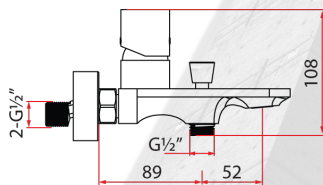

BO 3161.CH

Material
Surface Finishing
Colour
Water Connection
Type Of Cartridge
Water Efficiency
Water Consumption
PUB Reg No.
Package Included
Warranty (T&C's Apply)

Brass
Electroplated
Chrome
Hot and Cold
Ceramic 35mm
2 ticks
5.50 litres/min
SHT-2021/032921/SLS
Mixer + Mounting Hardware
1 Year Parts + Service / 7 Years On Cartridge

* Measured in Millimeters (mm)

* Product dimension is for reference only.