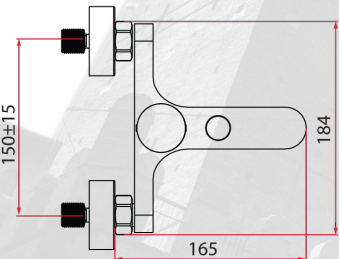

BO 3161.BK.G

Material
Surface Finishing
Colour
Water Connection
Type Of Cartridge
Water Efficiency
Water Consumption
PUB Reg No.
Package Included
Warranty (T&C's Apply)

Brass
Electroplated
Matt Black
Hot and Cold
Ceramic 35mm
2 ticks
5.50 litres/min
SHT-2021/032924/SLS
Mixer + Mounting Hardware
1 Year Parts + Service / 7 Years On Cartridge

* Measured in Millimeters (mm)

* Product dimension is for reference only.