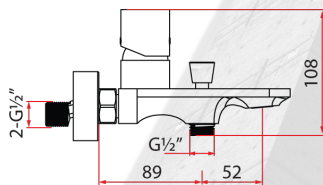

BO 3161.BK.G

Material
Surface Finishing
Colour
Water Connection
Type Of Cartridge
Water Efficiency
Water Consumption
PUB Reg No.
Package Included
Warranty (T&C's Apply)

Brass
Electroplated
Matt Black
Hot and Cold
Ceramic 35mm
2 ticks
5.50 litres/min
SHT-2021/032924/SLS
Mixer + Mounting Hardware
1 Year Parts + Service / 7 Years On Cartridge

* Measured in Millimeters (mm)

* Product dimension is for reference only.