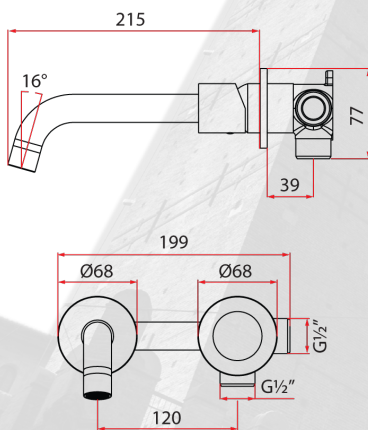

### BO 3131.CH

- Material
- Surface Finishing
- Colour
- Water Connection
- Type Of Cartridge
- Water Efficiency
- Water Consumption
- PUB Reg No.
- Package Included
- Warranty (T&C's Apply)

\* Measured in Millimeters (mm)