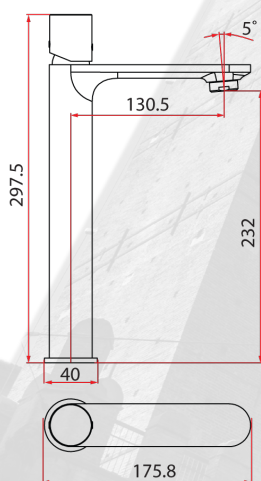

BO 3121LX.BK.G

Material
Surface Finishing
Colour
Water Connection
Type Of Cartridge
Water Efficiency
Water Consumption
PUB Reg No.
Package Included
Warranty (T&C's Apply)

Brass
Electroplated
Matt Black
Hot and Cold
Ceramic 26mm
2 ticks
3.00 litres/min
BST-2021/032919/SLS
Mixer + Tucai SS Flexible Hose + Mounting Hardware
1 Year Parts + Service / 7 Years On Cartridge

* Measured in Millimeters (mm)

* Product dimension is for reference only.