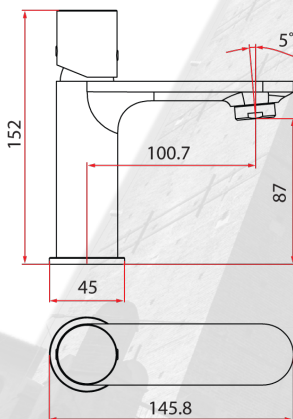

### BO 3121.BK.G

Material  
Surface Finishing  
Colour  
Water Connection  
Type Of Cartridge  
Water Efficiency  
Water Consumption  
PUB Reg No.  
Package Included  
Warranty (T&C's Apply)

Brass  
Electroplated  
Matt Black  
Hot and Cold  
Ceramic 26mm  
2 ticks  
3.20 litres/min  
BST-2021/032920/SLS  
Mixer + Tucai SS Flexible Hose + Mounting Hardware  
1 Year Parts + Service / 7 Years On Cartridge

\* Measured in Millimeters (mm)

\* Product dimension is for reference only.