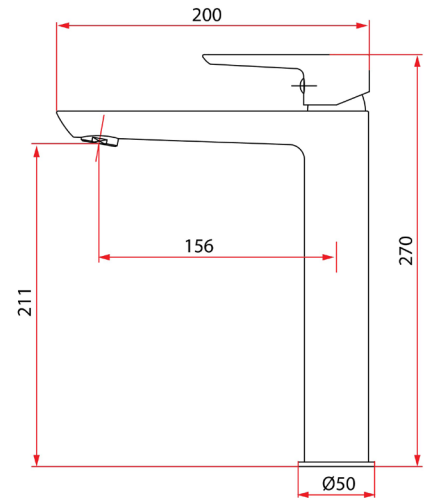

STYLO 9121LX BK
Reg. BST-2015/019019

STYLO 9121LX
Reg. BST-2014/015033

STYLO 9121LX WH
Reg. BST-2015/019020

* Measured in Millimeters (mm)
* Product dimension is for reference only.

35mm up-sealed high bottom

Add a classy touch to your master bath or kitchen sink with a Rubine STYLO faucet. This series of faucet features a simple, yet elegant design with soft, sleek lines and an elongated rectangular spout. It's made of solid brass and tested at high water pressure, making sure of the high quality and durability; in fact, all Rubine faucets used cartridges that tested to 50,000 times and were coupled with a water-saving aerator that met International Standard. Designed to complement the different settings of your bathroom and kitchen, you can choose from three available finishes: glossy chrome, matt black, and enameled white.

Product Information

Model	STYLO 9121LX / STYLO 9121LX BK / STYLO 9121LX WH
Material	Brass
Surface Finishing	Electroplated / Enamelled
Colour	Chrome / Matt Black / Enamelled White
Water Connection	Hot and Cold
Type Of Cartridge	Ceramic 35mm
Water Efficiency	2 ticks
Water Consumption	2.80 litres/min, 3.10 litres/min
PUB Reg No.	BST-2014/015033, BST-2015/019019, BST-2015/019020
Package Included	Mixer + Tucai SS Flexible Hose + Mounting Hardware
Warranty (T&C's Apply)	1 Year Parts + Service / 7 Years On Cartridge