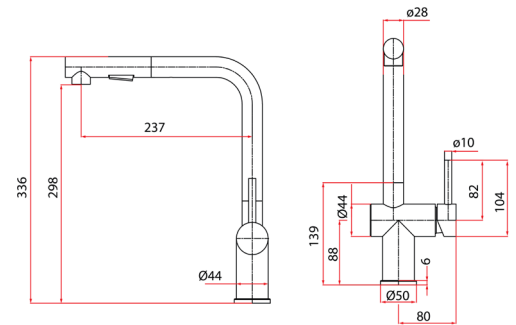

Features a 360° dual-function spray with a 1m hose, it makes clean-up in the kitchen a breeze.

\* Measured in Millimeters (mm)

\* Product dimension is for reference only.

Superinox material

PVD Nano coating

Hygiene

Quick & easy installation

Eco-Friendly

SS304 3-way connector

Easy maintenance

7 years warranty on cartridge

35mm flat bottom

The Rubine Innox 7047PS will transform your kitchen experience. Its striking L-shaped spout design, combined with the convenience of a dual-function spray, enhances not only your kitchen's aesthetics but also empowers you to conquer culinary challenges with grace.

### Product Information

Model	INOX 7047PS-SS
Material	Stainless Steel
Surface Finishing	Stainless Steel
Colour	Brushed Stainless Steel
Water Connection	Hot and Cold
Type Of Cartridge	Ceramic 35mm
Water Efficiency	2 ticks
Water Consumption	4.60 litres/min
PUB Reg No.	SKT/BT-2023/040037/SLS
Package Included	Mixer + Tucai SS Flexible Hose + 3 Way Connector + Mounting Hardware + Gravity Ball
Warranty (T&C's Apply)	1 Year Parts + Service / 7 Years On Cartridge