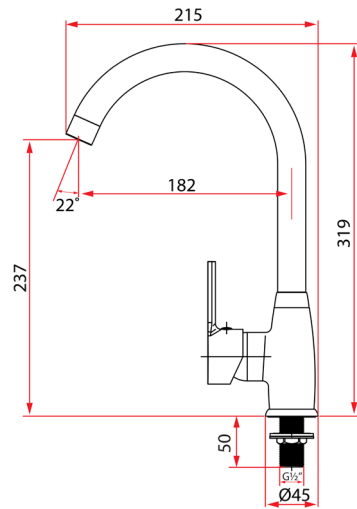

UNICO 5643C BK
Reg. SKT/BT-2019/027509/SLS

UNICO 5643C
Reg. SKT/BT-2019/027507/SLS,

UNICO 5643C WH
Reg. SKT/BT-2019/027510/SLS

* Measured in Millimeters (mm)
* Product dimension is for reference only.

35mm up-sealed flat bottom

Product Information

Model	UNICO 5643C / UNICO 5643C BK / UNICO 5643C WH
Material	Brass
Surface Finishing	Electroplated / Enamelled
Colour	Chrome / Matt Black / Enamelled White
Water Connection	Cold Only
Type Of Cartridge	Ceramic 35mm
Water Efficiency	2 ticks
Water Consumption	5.30 litres/min
PUB Reg No.	SKT/BT-2019/027507/SLS, SKT/BT-2019/027509/SLS, SKT/BT-2019/027510/SLS
Package Included	Tap + Mounting Hardware
Warranty (T&C's Apply)	1 Year Parts + Service / 7 Years On Cartridge