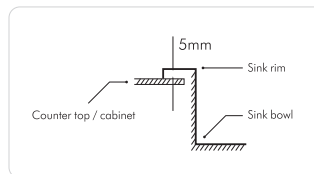

Related Accessories

Soap Dispenser
PRX 297

Basket Strainer
3½" - A3

Strainer Waste
3½" - A1

Sink rim raises up by 5mm for easy installation.

* Measured in Millimeters (mm)

* Product dimension and cut-out specification is for reference only.

Product Information	
Model	STX 810-60
Material	18/8 Stainless Steel
Surface Finishing	Satin
Installation	Inset
Pre-Punch Tap Hole	Ø35mm
Sound Deadening Pads	Yes
Thickness	1.2mm
Reversible	No
Overflow	No
Minimum Cabinet	900mm
Overall Dimension	600 x 500 x 225mm
Bowl Dimension	540 x 400mm
Package Included	Kitchen Sink + 3½" Strainer Waste A1 + Cut-Out Template + Clips + Sealing Tape
Warranty (T&C's Apply)	5 Years Against Rusty On Sinks Surface (proper maintenance)