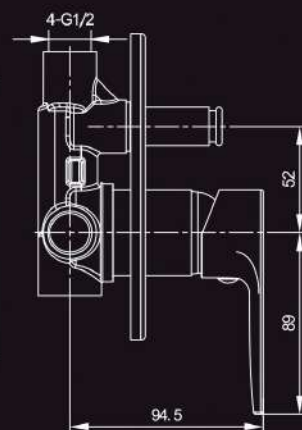

## 9021-B

*Body* : 35mm  
*Type of product* : Bidet Mixer  
*Water efficiency* : NA  
*Registration Nos* : NA  
*Water consumption* : NA

## 9049

*Body* : 35mm  
*Type of product* : Sink Mixer with Pull out spray  
*Water efficiency* : NA  
*Registration Nos* : NA  
*Water consumption* : NA

## 9069

*Body* : 35mm  
*Type of product* : Concealed Bath Mixer  
*Water efficiency* : NA  
*Registration Nos* : NA  
*Water consumption* : NA

## 9068

*Body* : 35mm  
*Type of product* : Concealed Shower Mixer  
*Water efficiency* : NA  
*Registration Nos* : NA  
*Water consumption* : NA