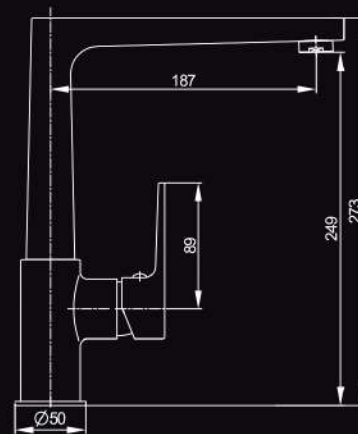

9049

Body : 35mm
Type of product : Sink Mixer with Pull out spray
Water efficiency : NA
Registration Nos : NA
Water consumption : NA

9044

Body : 35mm
Type of product : Sink Mixer
Water efficiency : 2 ticks(very good)
Registration Nos : SKT/BT-2012/010345
Water consumption : 4.40 litres/min