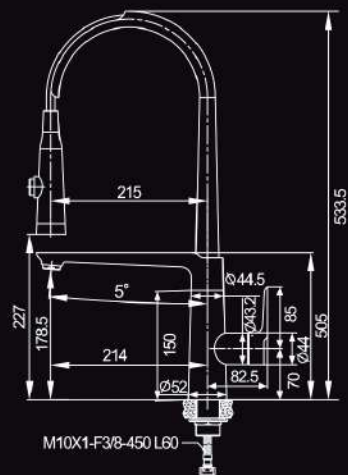

## 9021

*Body* : 35mm  
*Type of product* : Basin Mixer  
*Water efficiency* : 2 ticks (very good)  
*Registration Nos* : BST-2012/010342  
*Water consumption* : 2.60 litres/min

## 9021-B

*Body* : 35mm  
*Type of product* : Bidet Mixer  
*Water efficiency* : NA  
*Registration Nos* : NA  
*Water consumption* : NA

## 9021-LX

*Body* : 35mm  
*Type of product* : Basin Long Body Mixer  
*Water efficiency* : 2 ticks (very good)  
*Registration Nos* : BST-2012/010807  
*Water consumption* : 3.30 litres/min

## 9049

*Body* : 35mm  
*Type of product* : Sink Mixer with Pull out spray  
*Water efficiency* : NA  
*Registration Nos* : NA  
*Water consumption* : NA