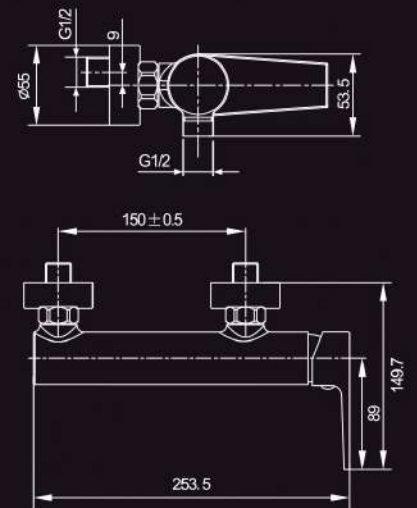

9060

Body : 35mm
Type of product : Shower Mixer
Water efficiency : 2 ticks(very good)
Registration Nos : SHT-2012/010344
Water consumption : 6.40 litres/min