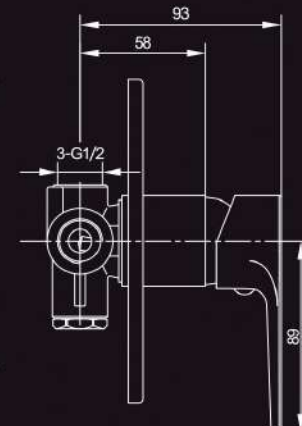

## 9069

*Body* : 35mm  
*Type of product* : Concealed Bath Mixer  
*Water efficiency* : NA  
*Registration Nos* : NA  
*Water consumption* : NA

## 9068

*Body* : 35mm  
*Type of product* : Concealed Shower Mixer  
*Water efficiency* : NA  
*Registration Nos* : NA  
*Water consumption* : NA