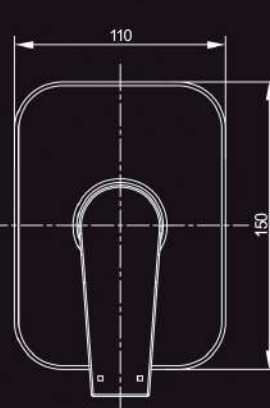

9068

Body : 35mm
Type of product : Concealed Shower Mixer
Water efficiency : NA
Registration Nos : NA
Water consumption : NA