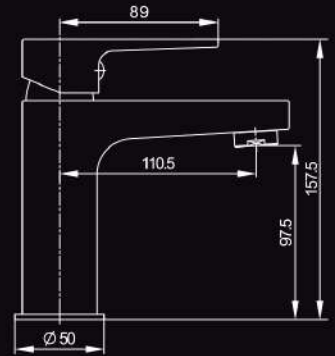

## 9021

*Body* : 35mm  
*Type of product* : Basin Mixer  
*Water efficiency* : 2 ticks (very good)  
*Registration Nos* : BST-2012/010342  
*Water consumption* : 2.60 litres/min

## 9021-B

*Body* : 35mm  
*Type of product* : Bidet Mixer  
*Water efficiency* : NA  
*Registration Nos* : NA  
*Water consumption* : NA

## 9021-LX

*Body* : 35mm  
*Type of product* : Basin Long Body Mixer  
*Water efficiency* : 2 ticks (very good)  
*Registration Nos* : BST-2012/010807  
*Water consumption* : 3.30 litres/min

## 9068

*Body* : 35mm  
*Type of product* : Concealed Shower Mixer  
*Water efficiency* : NA  
*Registration Nos* : NA  
*Water consumption* : NA