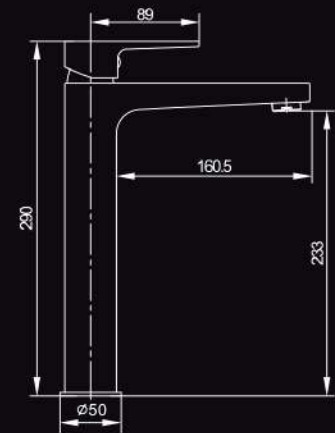

## 9021

*Body* : 35mm  
*Type of product* : Basin Mixer  
*Water efficiency* : 2 ticks (very good)  
*Registration Nos* : BST-2012/010342  
*Water consumption* : 2.60 litres/min

## 9021-B

*Body* : 35mm  
*Type of product* : Bidet Mixer  
*Water efficiency* : NA  
*Registration Nos* : NA  
*Water consumption* : NA

## 9021-LX

*Body* : 35mm  
*Type of product* : Basin Long Body Mixer  
*Water efficiency* : 2 ticks (very good)  
*Registration Nos* : BST-2012/010807  
*Water consumption* : 3.30 litres/min

## 9049

*Body* : 35mm  
*Type of product* : Sink Mixer with Pull out spray  
*Water efficiency* : NA  
*Registration Nos* : NA  
*Water consumption* : NA