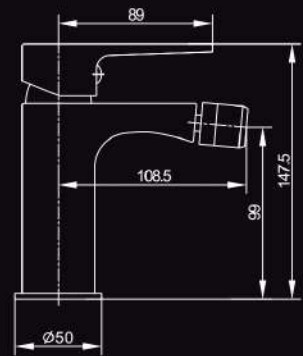

## 9021

*Body* : 35mm  
*Type of product* : Basin Mixer  
*Water efficiency* : 2 ticks (very good)  
*Registration Nos* : BST-2012/010342  
*Water consumption* : 2.60 litres/min

## 9021-B

*Body* : 35mm  
*Type of product* : Bidet Mixer  
*Water efficiency* : NA  
*Registration Nos* : NA  
*Water consumption* : NA

## 9021-LX

*Body* : 35mm  
*Type of product* : Basin Long Body Mixer  
*Water efficiency* : 2 ticks (very good)  
*Registration Nos* : BST-2012/010807  
*Water consumption* : 3.30 litres/min

## 9049

*Body* : 35mm  
*Type of product* : Sink Mixer with Pull out spray  
*Water efficiency* : NA  
*Registration Nos* : NA  
*Water consumption* : NA