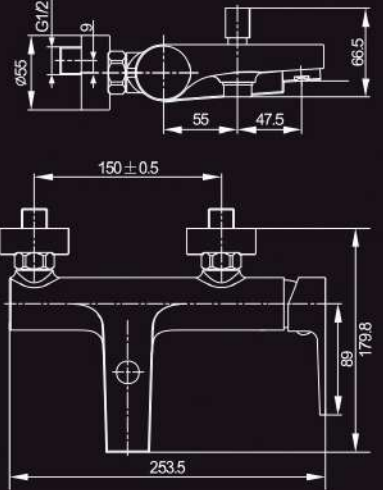

## 9021-B

*Body* : 35mm  
*Type of product* : Bidet Mixer  
*Water efficiency* : NA  
*Registration Nos* : NA  
*Water consumption* : NA

## 9069

*Body* : 35mm  
*Type of product* : Concealed Bath Mixer  
*Water efficiency* : NA  
*Registration Nos* : NA  
*Water consumption* : NA

## 9068

*Body* : 35mm  
*Type of product* : Concealed Shower Mixer  
*Water efficiency* : NA  
*Registration Nos* : NA  
*Water consumption* : NA

## 9061

*Body* : 35mm  
*Type of product* : Bath Mixer  
*Water efficiency* : 2 ticks(very good)  
*Registration Nos* : SHT-2012/010343  
*Water consumption* : 6.40 litres/min