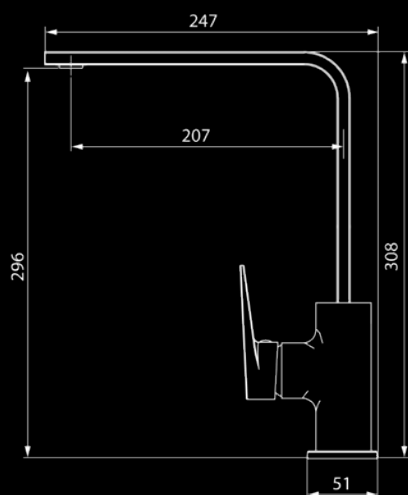

RubineTM
Indulge in the Aqua Lifestyle

RAZZO 4000 Series

Product Dimensions and Water Efficiency Data

4021
3.80 litres/minute

4021C
4.00 litres/minute

4060
6.10 litres/minute

4061
5.90 litres/minute

4047
4.50 litres/minute