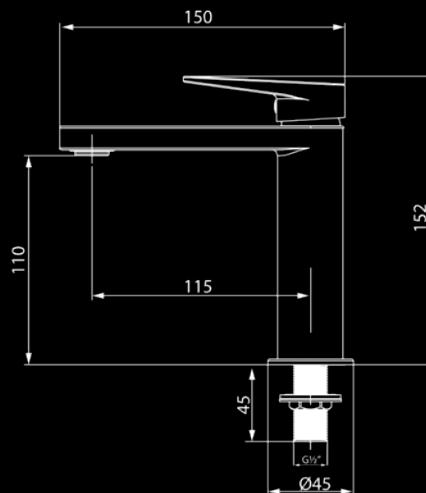

RubineTM
Indulge in the Aqua Lifestyle

RAZZO 4000 Series

Product Dimensions and Water Efficiency Data

4021
3.80 litres/minute

4021C
4.00 litres/minute

4060
6.10 litres/minute

4061
5.90 litres/minute

4047
4.50 litres/minute