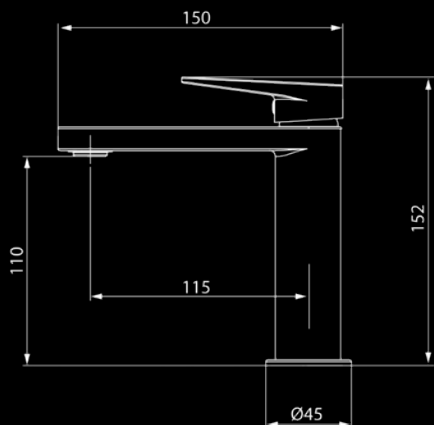

RubineTM
Indulge in the Aqua Lifestyle

RAZZO 4000 Series

Product Dimensions and Water Efficiency Data

4021
3.80 litres/minute

4021C
4.00 litres/minute

4060
6.10 litres/minute

4061
5.90 litres/minute

4047
4.50 litres/minute