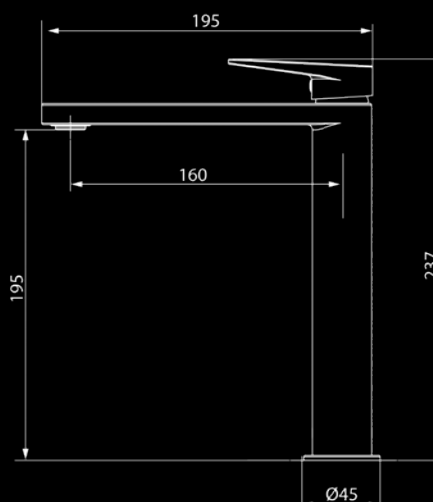

RubineTM
Indulge in the Aqua Lifestyle

RAZZO 4000 Series

Product Dimensions and Water Efficiency Data

4021
3.80 litres/minute

4021C
4.00 litres/minute

4060
6.10 litres/minute

4061
5.90 litres/minute

4047
4.50 litres/minute