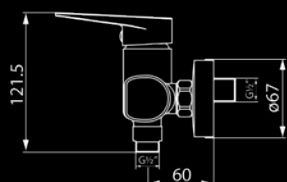

RubineTM
Indulge in the Aqua Lifestyle

RAZZO 4000 Series

Product Dimensions and Water Efficiency Data

4021
3.80 litres/minute

4021C
4.00 litres/minute

4060
6.10 litres/minute

4061
5.90 litres/minute

4047
4.50 litres/minute