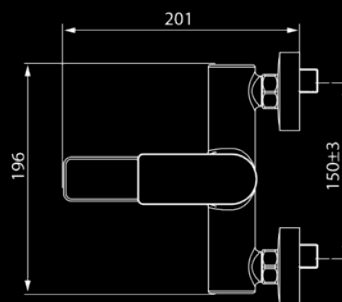

RubineTM
Indulge in the Aqua Lifestyle

RAZZO 4000 Series

Product Dimensions and Water Efficiency Data

4021
3.80 litres/minute

4021C
4.00 litres/minute

4060
6.10 litres/minute

4061
5.90 litres/minute

4047
4.50 litres/minute