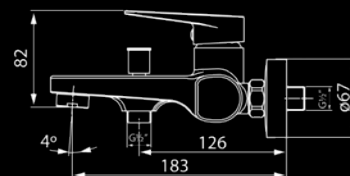

RubineTM
Indulge in the Aqua Lifestyle

RAZZO 4000 Series

Product Dimensions and Water Efficiency Data

4021
3.80 litres/minute

4021C
4.00 litres/minute

4060
6.10 litres/minute

4061
5.90 litres/minute

4047
4.50 litres/minute