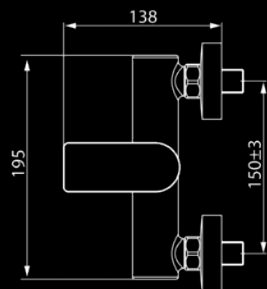

RubineTM
Indulge in the Aqua Lifestyle

RAZZO 4000 Series

Product Dimensions and Water Efficiency Data

4021
3.80 litres/minute

4021C
4.00 litres/minute

4060
6.10 litres/minute

4061
5.90 litres/minute

4047
4.50 litres/minute