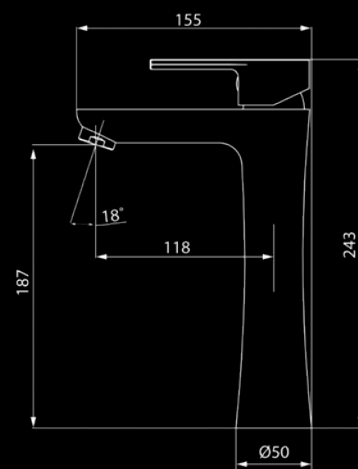

Contact your dealer or visit
www.rubine.it/Collections/UNICO-5600-

UNICO 5600 Series

Product Dimensions and Water Efficiency Data

5661
5.70 litres/minute

5660
6.40 litres/minute

5621LX
3.40 litres/minute

5621
3.40 litres/minute

5621C
3.30 litres/minute

5643
5.00 litres/minute

5643C
5.30 litres/minute

The background of the advertisement features several black silhouettes of different faucet and showerhead models. In the top left, there is a bidet-style faucet. To its right is a tall, vertical kitchen faucet. In the center, a modern, angular kitchen faucet is shown. At the bottom left, a showerhead is depicted. At the bottom right, another bidet-style faucet is shown. The central text is positioned between the top and middle faucet silhouettes.