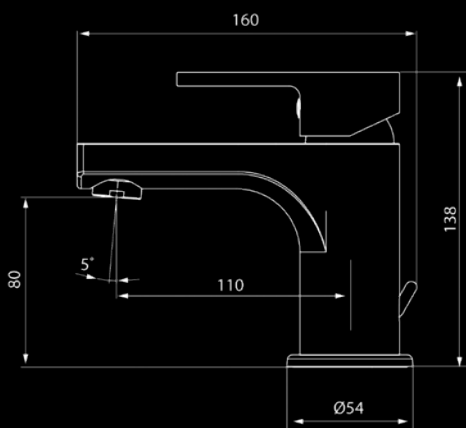

Contact your dealer or visit
www.rubine.it/Collections/UNICO-5600-

UNICO 5600 Series

Product Dimensions and Water Efficiency Data

5661
5.70 litres/minute

5660
6.40 litres/minute

5621LX
3.40 litres/minute

5621
3.40 litres/minute

5621C
3.30 litres/minute

5643
5.00 litres/minute

5643C
5.30 litres/minute

The background of the advertisement features several black silhouettes of different faucet and showerhead models. In the top left, there is a bidet-style faucet. To its right is a tall, vertical kitchen faucet. In the center, a modern, angular kitchen faucet is shown. At the bottom left, a showerhead is depicted. At the bottom right, another bidet-style faucet is shown. The central text is positioned between the top and middle faucet silhouettes.