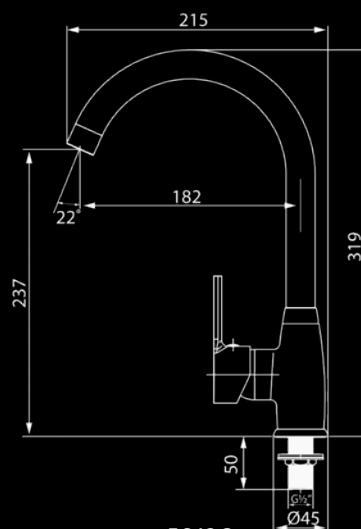

Contact your dealer or visit
www.rubine.it/Collections/UNICO-5600-

UNICO 5600 Series

Product Dimensions and Water Efficiency Data

5661
5.70 litres/minute

5660
6.40 litres/minute

5621LX
3.40 litres/minute

5621
3.40 litres/minute

5621C
3.30 litres/minute

5643
5.00 litres/minute

5643C
5.30 litres/minute

The background of the advertisement features several black silhouettes of different faucet and showerhead models. In the top left, there is a bidet-style faucet. To its right is a tall, vertical kitchen faucet. In the center, a modern, angular kitchen faucet is shown. At the bottom left, a showerhead is depicted. At the bottom right, another bidet-style faucet is shown. The central text is positioned between the top and middle faucet silhouettes.