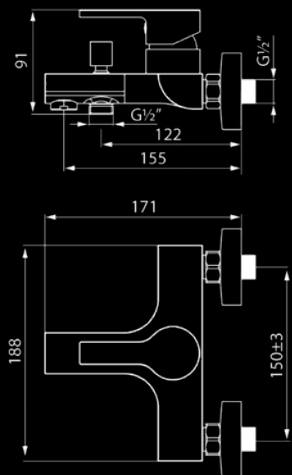

Tall Basin Mixer 5621LX WH
BST-2019/026943/SLS

Shower Mixer 5660 WH
SHT-2018/023807

Sink Tap 5643C WH
SKT/BT-2019/027510/SLS

All models available in
Enamelled White, Electroplated Black
or Electroplated Chrome

Contact your dealer or visit
www.rubine.it/Collections/UNICO-5600-

UNICO 5600 Series

Product Dimensions and Water Efficiency Data

5661
5.70 litres/minute

5660
6.40 litres/minute

5621LX
3.40 litres/minute

5621
3.40 litres/minute

5621C
3.30 litres/minute

5643
5.00 litres/minute

5643C
5.30 litres/minute

The background of the advertisement features several black silhouettes of different faucet and showerhead models. In the top left, there is a bidet-style faucet. To its right is a tall, vertical kitchen faucet. In the center, a modern, angular kitchen faucet is shown. At the bottom left, a showerhead is depicted. At the bottom right, another bidet-style faucet is shown. The central text is positioned between the top and middle faucet silhouettes.