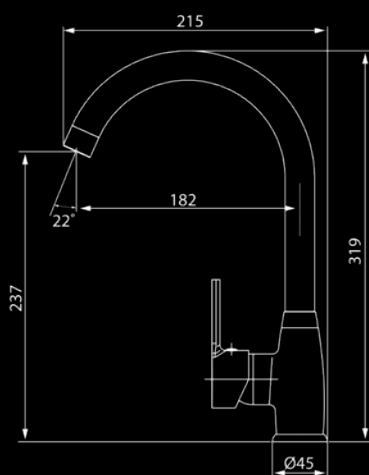

Contact your dealer or visit
www.rubine.it/Collections/UNICO-5600-

UNICO 5600 Series

Product Dimensions and Water Efficiency Data

5661
5.70 litres/minute

5660
6.40 litres/minute

5621LX
3.40 litres/minute

5621
3.40 litres/minute

5621C
3.30 litres/minute

5643
5.00 litres/minute

5643C
5.30 litres/minute

The background of the advertisement features several black silhouettes of different faucet and showerhead models. In the top left, there is a bidet-style faucet. To its right is a tall, vertical kitchen faucet. In the center, a modern, angular kitchen faucet is shown. At the bottom left, a showerhead is depicted. At the bottom right, another bidet-style faucet is shown. The central text is positioned between the top and middle faucet silhouettes.