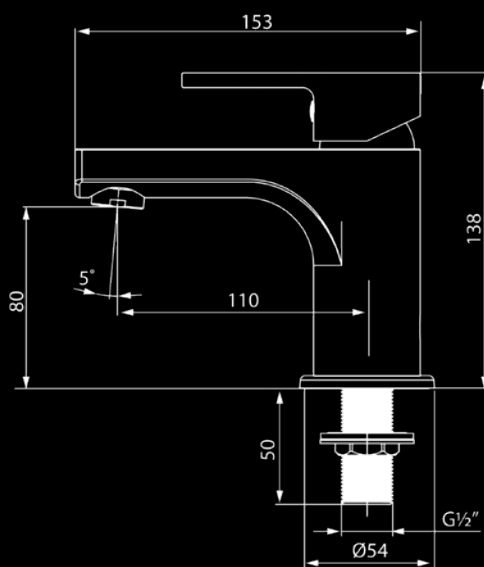

Contact your dealer or visit
www.rubine.it/Collections/UNICO-5600-

UNICO 5600 Series

Product Dimensions and Water Efficiency Data

5661
5.70 litres/minute

5660
6.40 litres/minute

5621LX
3.40 litres/minute

5621
3.40 litres/minute

5621C
3.30 litres/minute

5643
5.00 litres/minute

5643C
5.30 litres/minute

The background of the advertisement features several black silhouettes of different faucet and showerhead models. In the top left, there is a bidet-style faucet. To its right is a tall, vertical kitchen faucet. In the center, a modern, angular kitchen faucet is shown. At the bottom left, a showerhead is depicted. At the bottom right, another bidet-style faucet is shown. The central text is positioned between the top and middle faucet silhouettes.