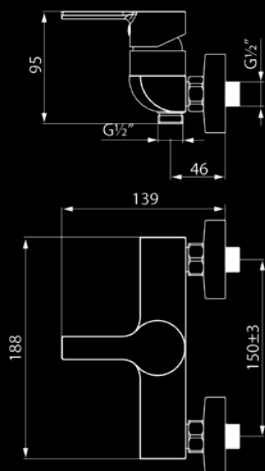

Tall Basin Mixer 5621LX WH
BST-2019/026943/SLS

Shower Mixer 5660 WH
SHT-2018/023807

Sink Tap 5643C WH
SKT/BT-2019/027510/SLS

All models available in
Enamelled White, Electroplated Black
or Electroplated Chrome

Contact your dealer or visit
www.rubine.it/Collections/UNICO-5600-

UNICO 5600 Series

Product Dimensions and Water Efficiency Data

5661
5.70 litres/minute

5660
6.40 litres/minute

5621LX
3.40 litres/minute

5621
3.40 litres/minute

5621C
3.30 litres/minute

5643
5.00 litres/minute

5643C
5.30 litres/minute

The background of the advertisement features several black silhouettes of different faucet and showerhead models. In the top left, there is a bidet-style faucet. To its right is a tall, vertical kitchen faucet. In the center, a modern, angular kitchen faucet is shown. At the bottom left, a showerhead is depicted. At the bottom right, another bidet-style faucet is shown. The central text is positioned between the top and middle faucet silhouettes.